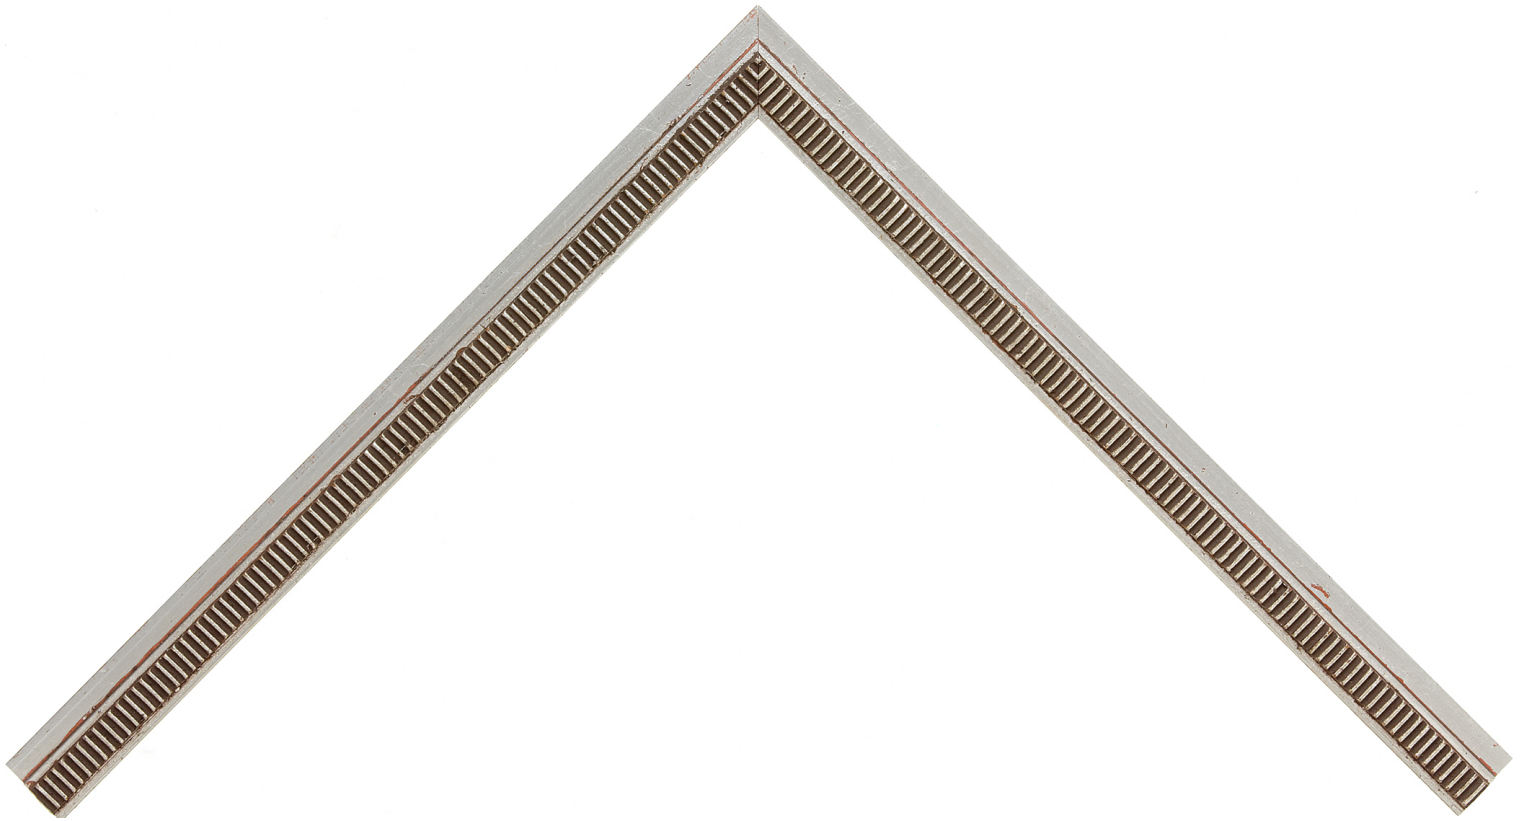

Product Number: 60

Product Collection: Binari

Line: Roma One

Style: Classic

Color: Silver

Height: 0.25

Width: 0.625

Rabbit Height: 0.0625