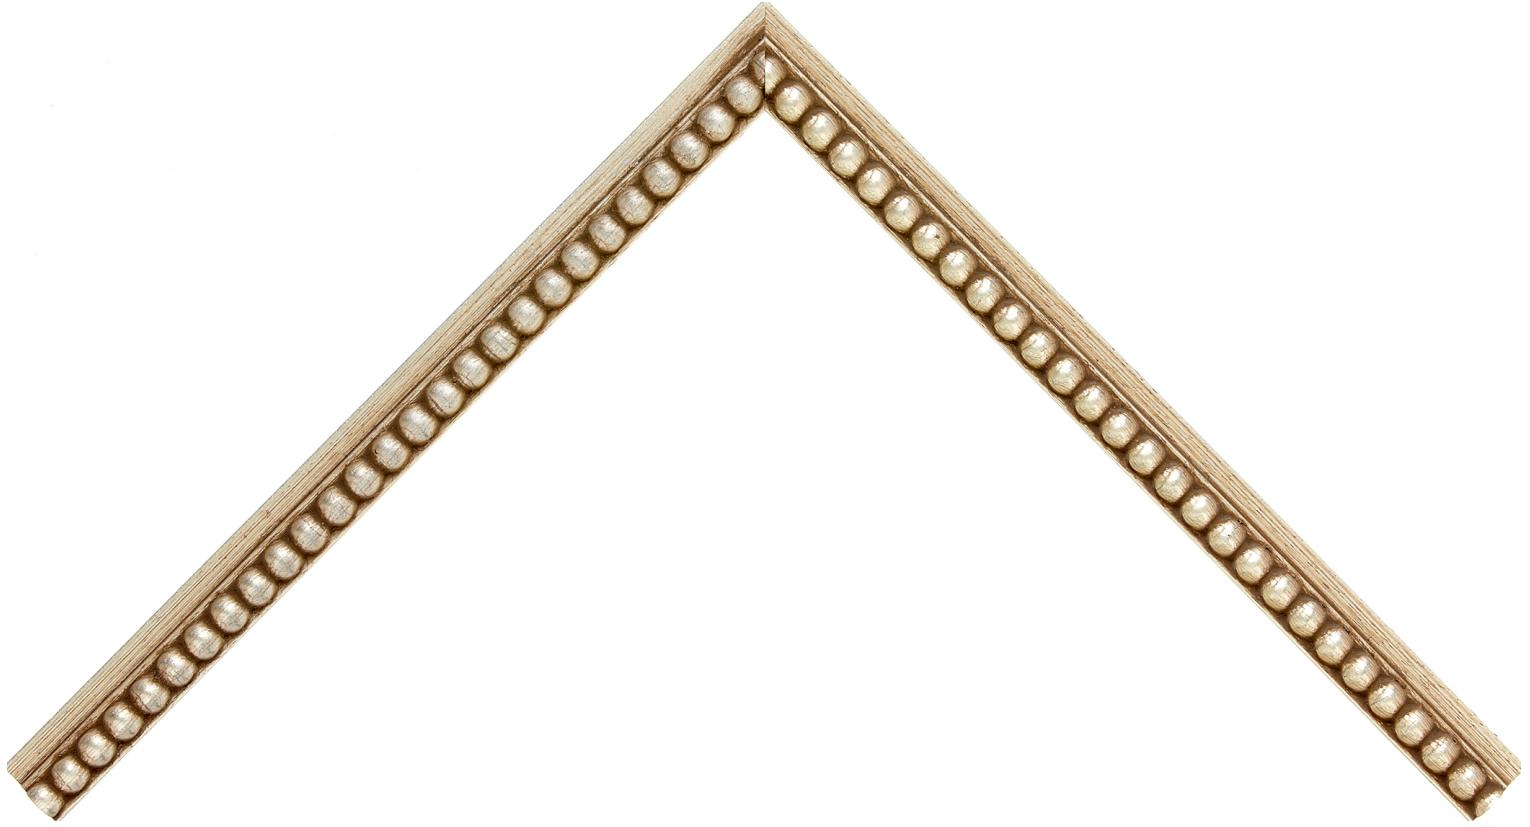

Product Number: 84

Product Collection: La contessa

Line: Roma One

Style: Traditiona

Color: Silver

Height: 0.375

Width: 0.313

Rabbet Height: 0.0625