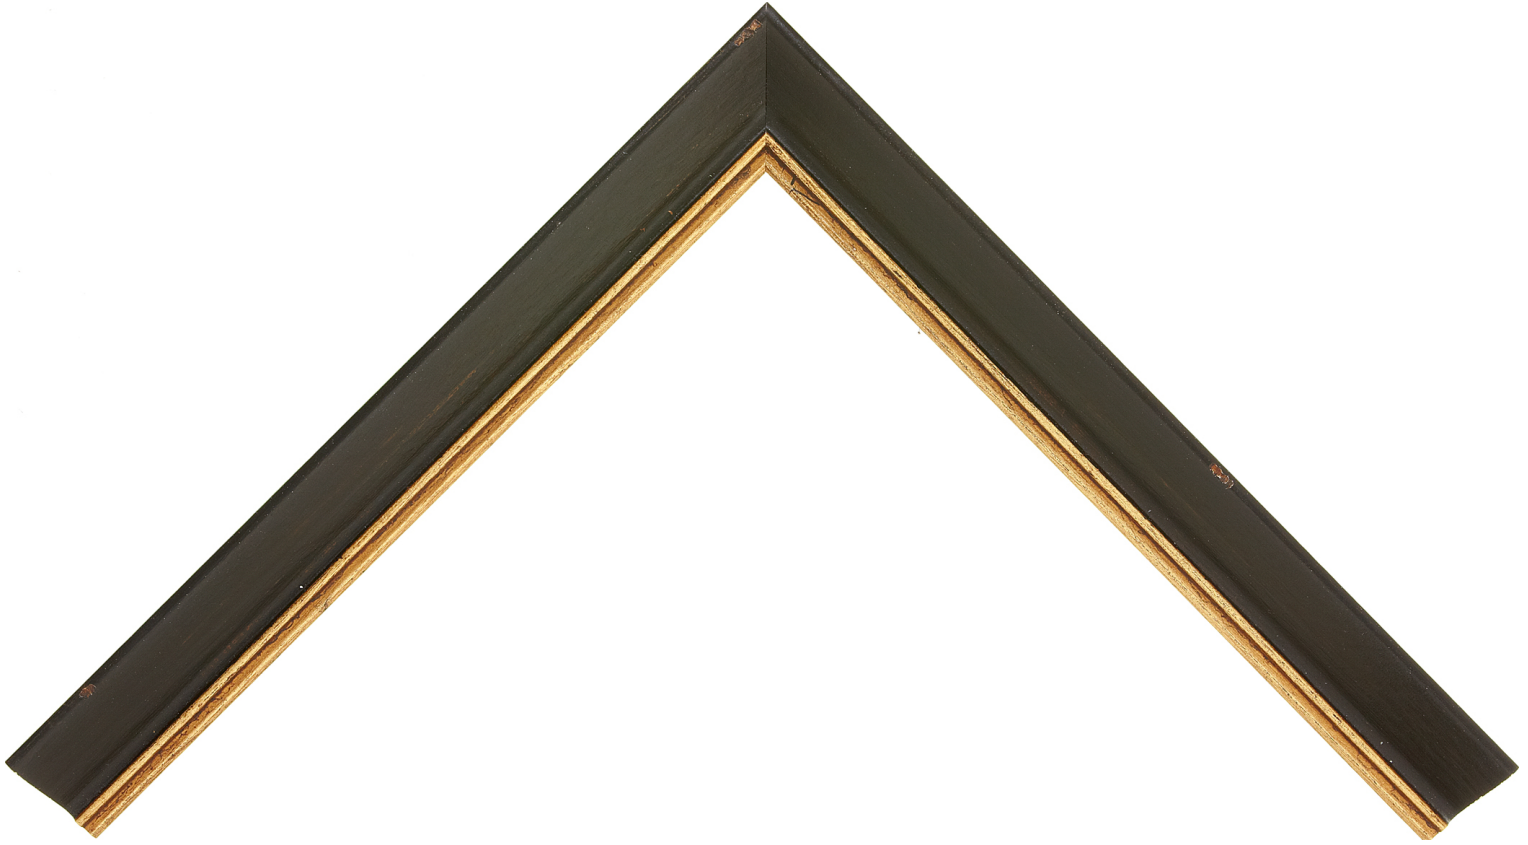

Product Number: 3286

Product Collection: Gianni

Line: Roma One

Style: Classic

Color: Black

Height: 1.375

Width: 1.25

Rabbit Height: 0.5