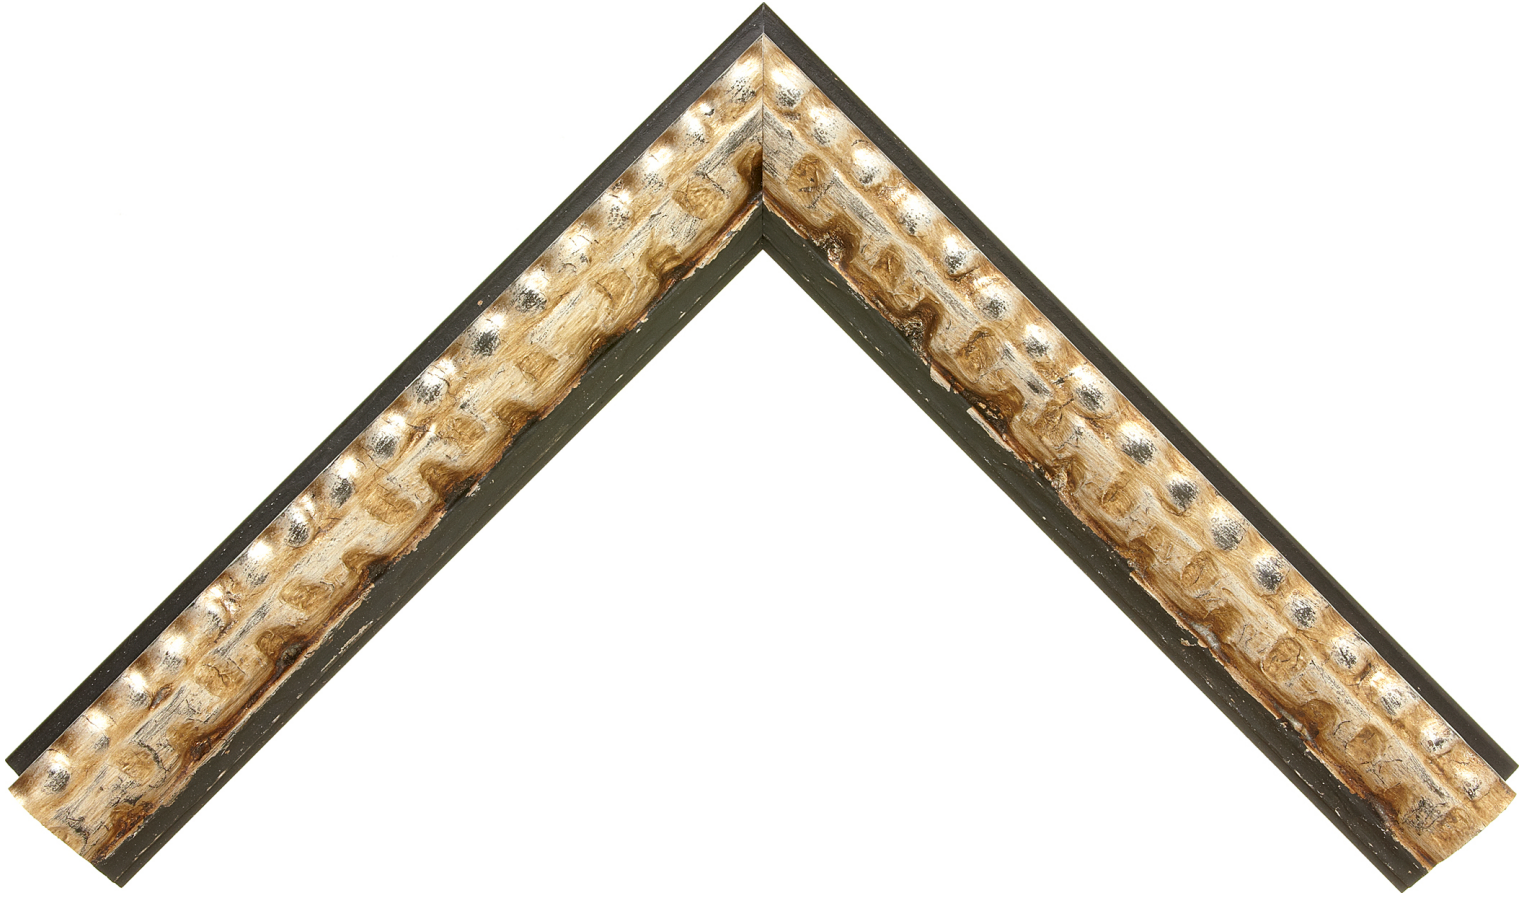

Product Number: 3654

Product Collection: Museo

Line: Roma One

Style: Traditiona

Color: Silver

Height: 1.875

Width: 2.25

Rabbet Height: 0.75