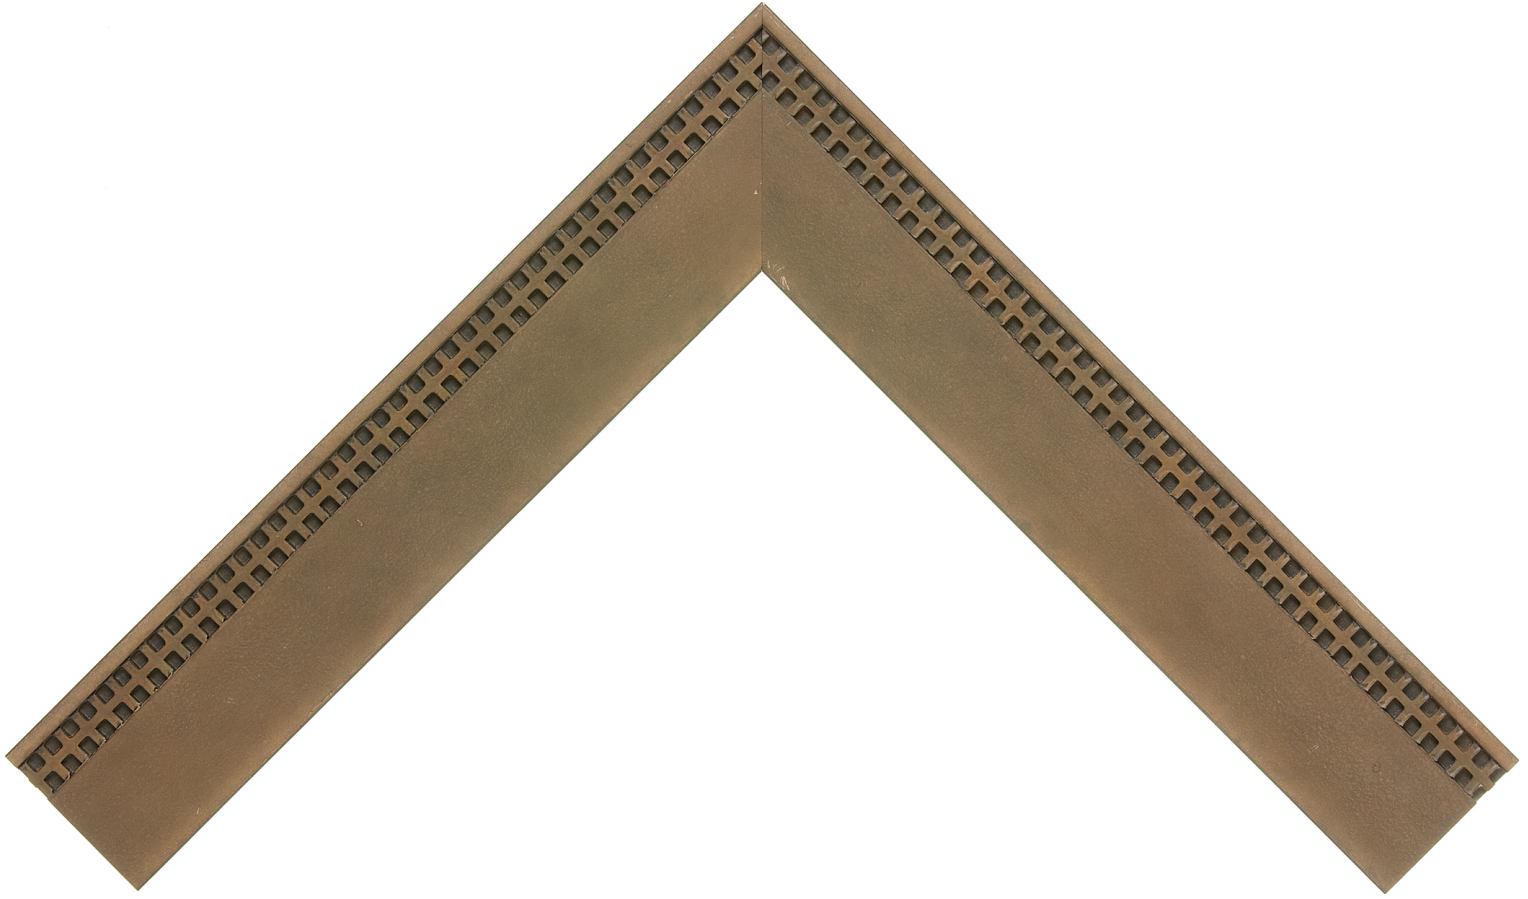

Product Number: 4311

Product Collection: Botticelli

Line: Roma One

Style: Modern

Color: Brown

Height: 0.75

Width: 2.375

Rabbit Height: 0.5