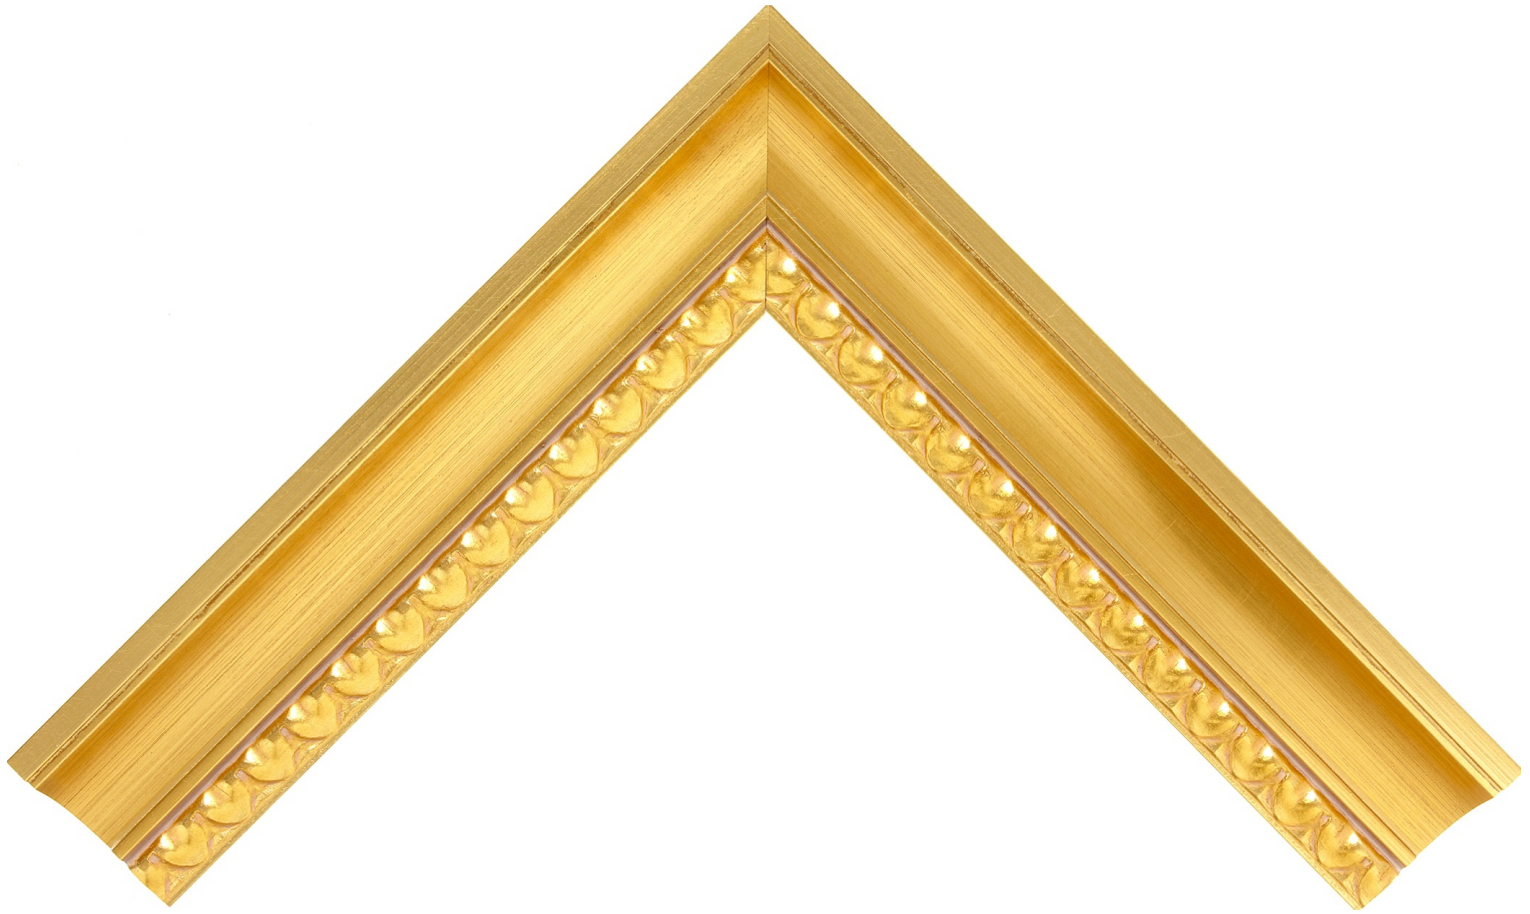

Product Number: 12955

Product Collection: Vintage

Line: Roma One

Style: Traditiona

Color: Gold

Height: 2.125000

Width: 2.75

Rabbet Height: 1