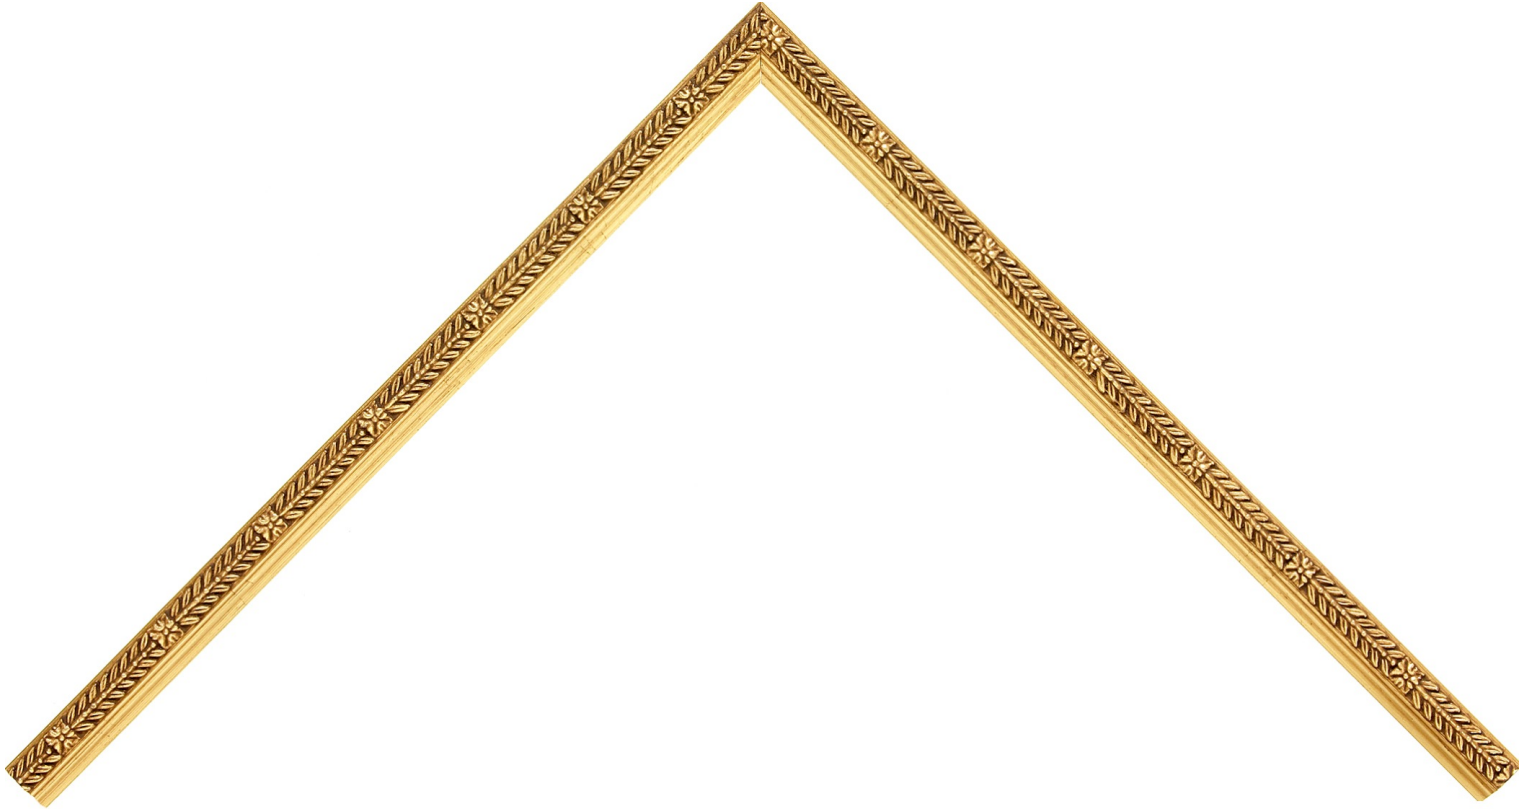

Product Number: 14355

Product Collection: Fiori

Line: Roma One

Style: Global

Color: Gold

Height: 0.5

Width: 0.625

Rabbit Height: 0.25