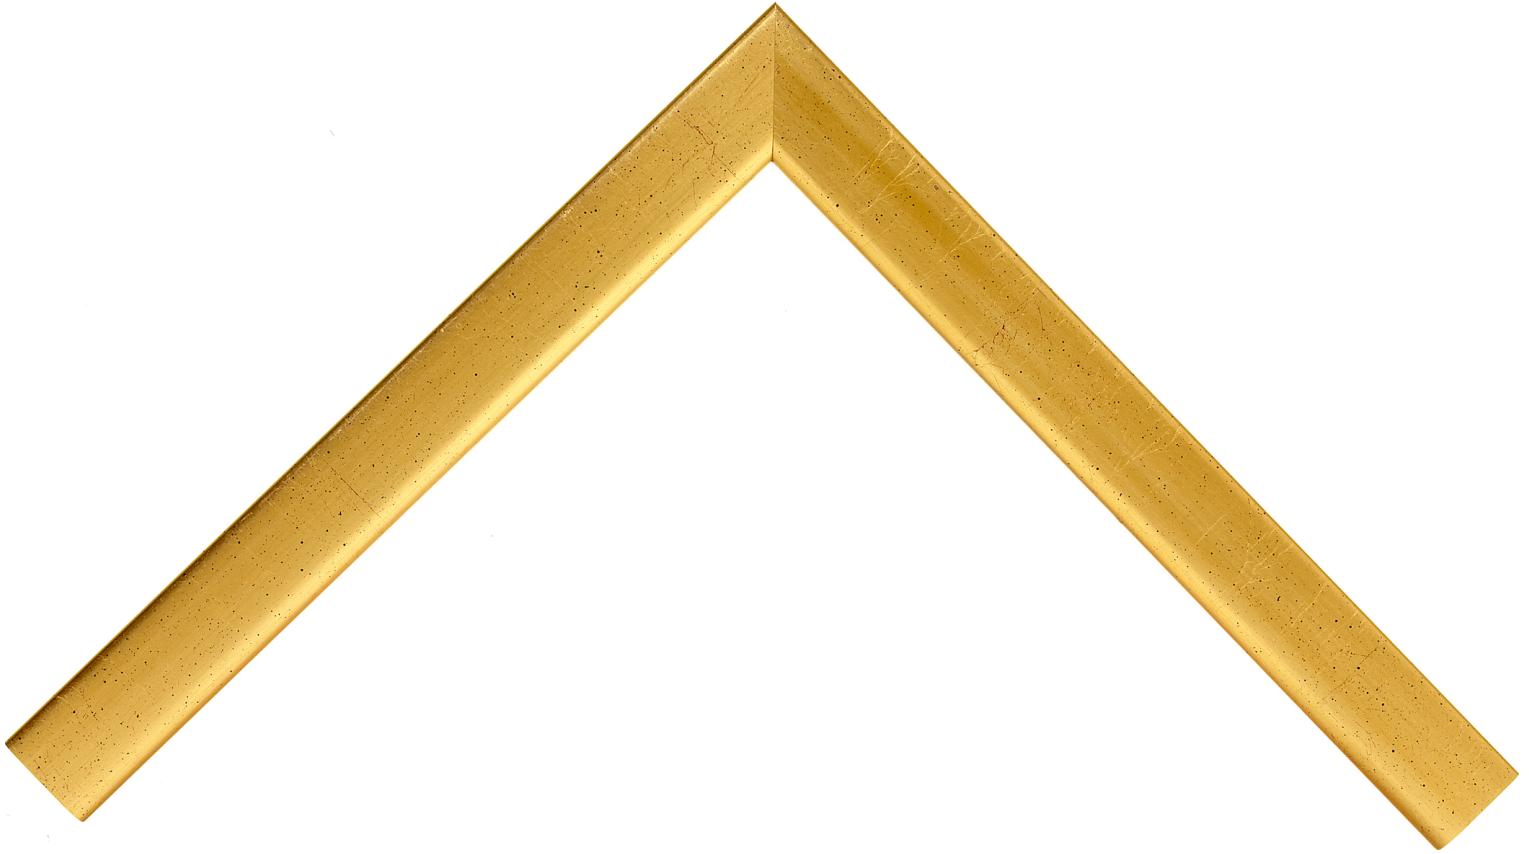

Product Number: 20355

Product Collection: Portfolio

Line: Roma One

Style: Contemporary

Color: Gold

Height: 0.5

Width: 1.375

Rabbit Height: 0.25