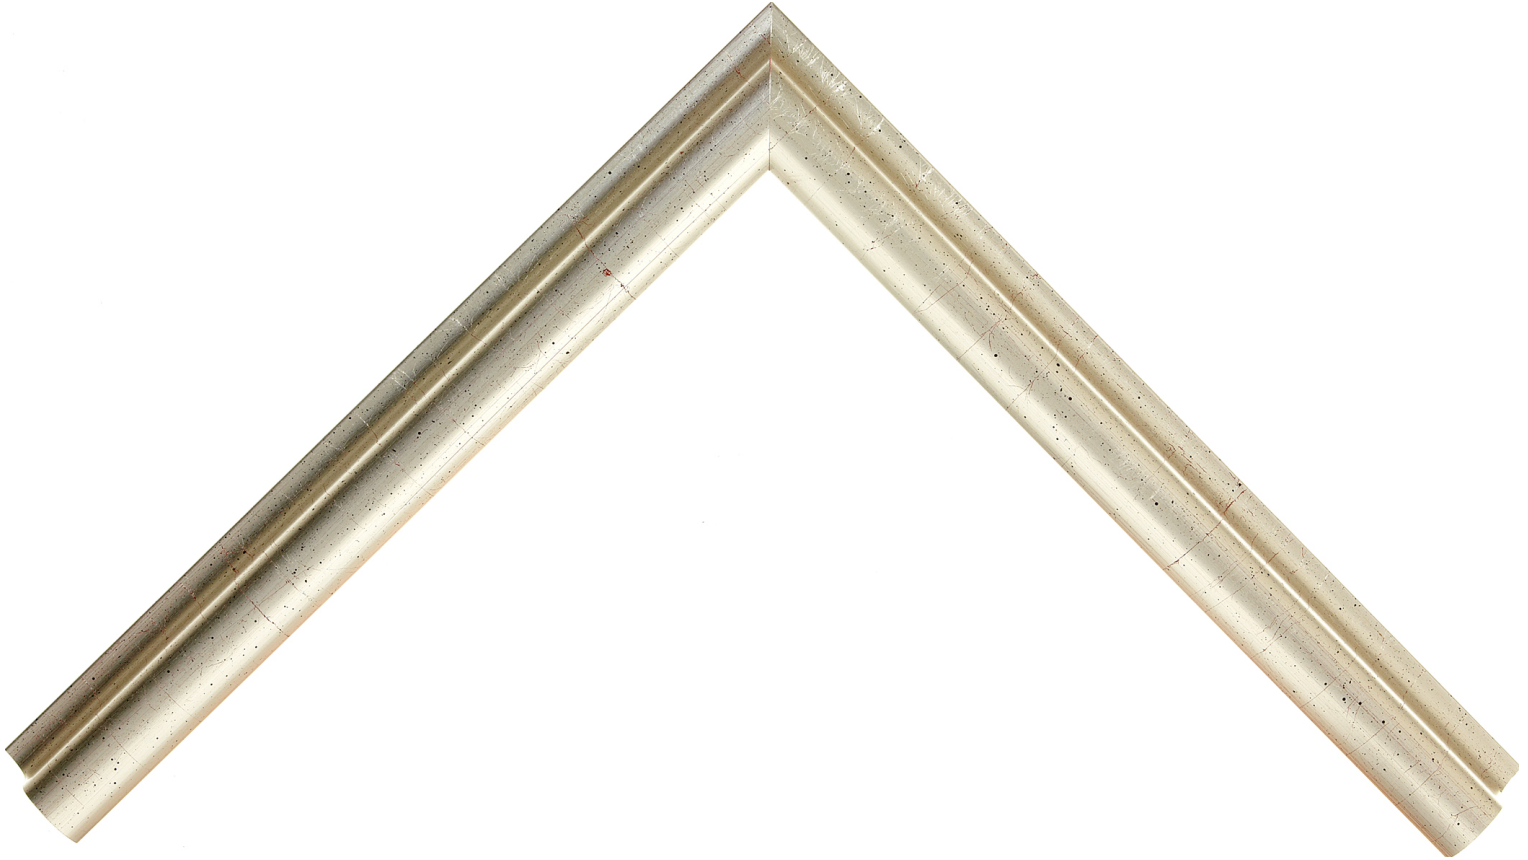

Product Number: 20654

Product Collection: Portfolio

Line: Roma One

Style: Contemporary

Color: Silver

Height: 1.625

Width: 1.25

Rabbet Height: 1.125