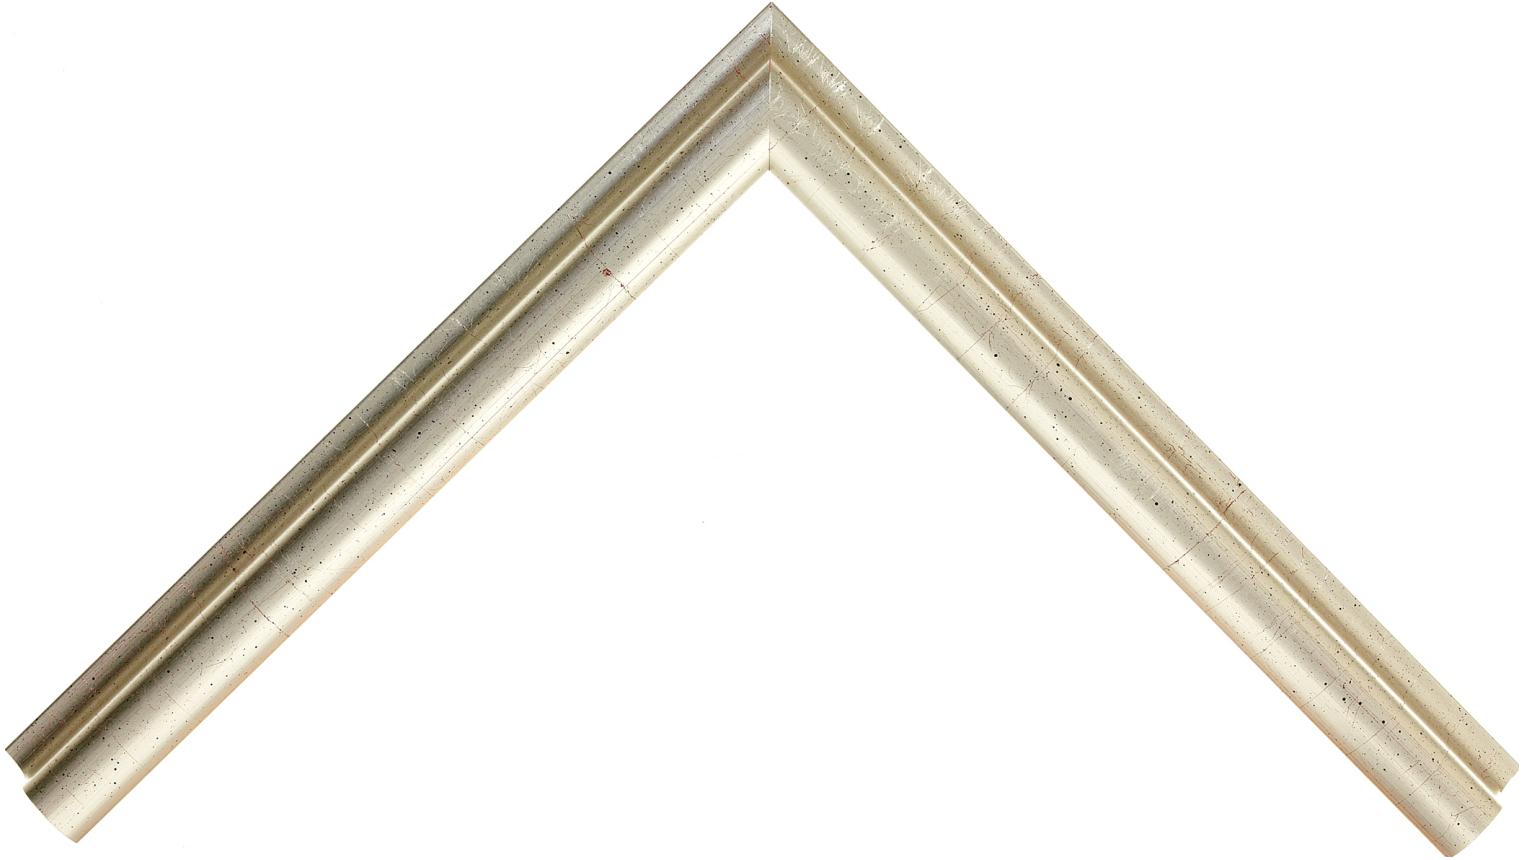

Product Number: 20654

Product Collection: Portfolio

Line: Roma One

Style: Contemporary

Color: Silver

Height: 1.625

Width: 1.25

Rabbit Height: 1.125