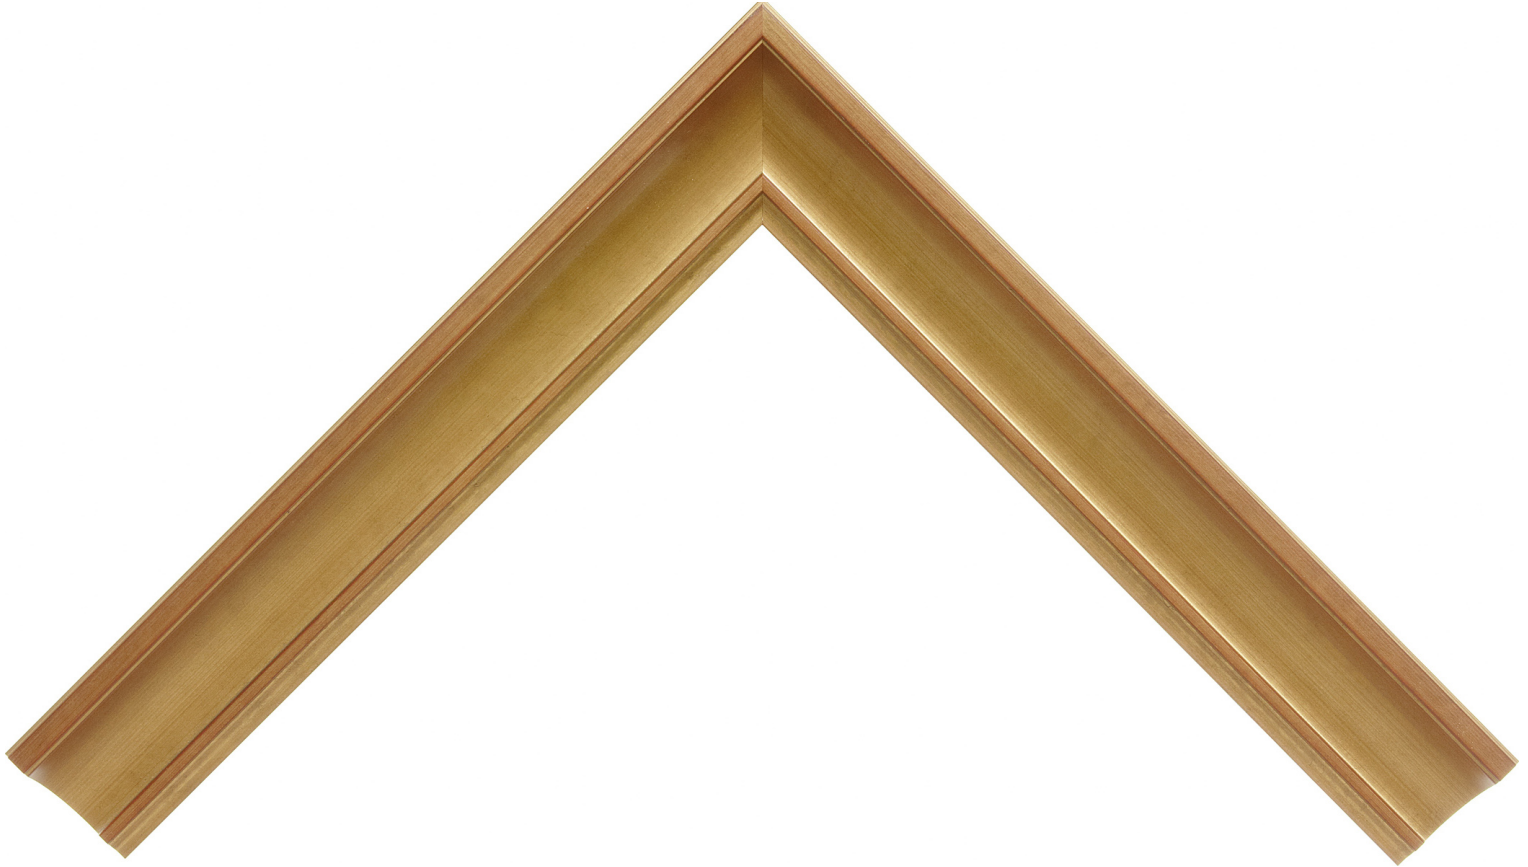

Product Number: 26655

Product Collection: Eleganza

Line: Simply Roma

Style: Traditiona

Color: Gold

Height: 1.500

Width: 2.0

Rabbet Height: 0.5