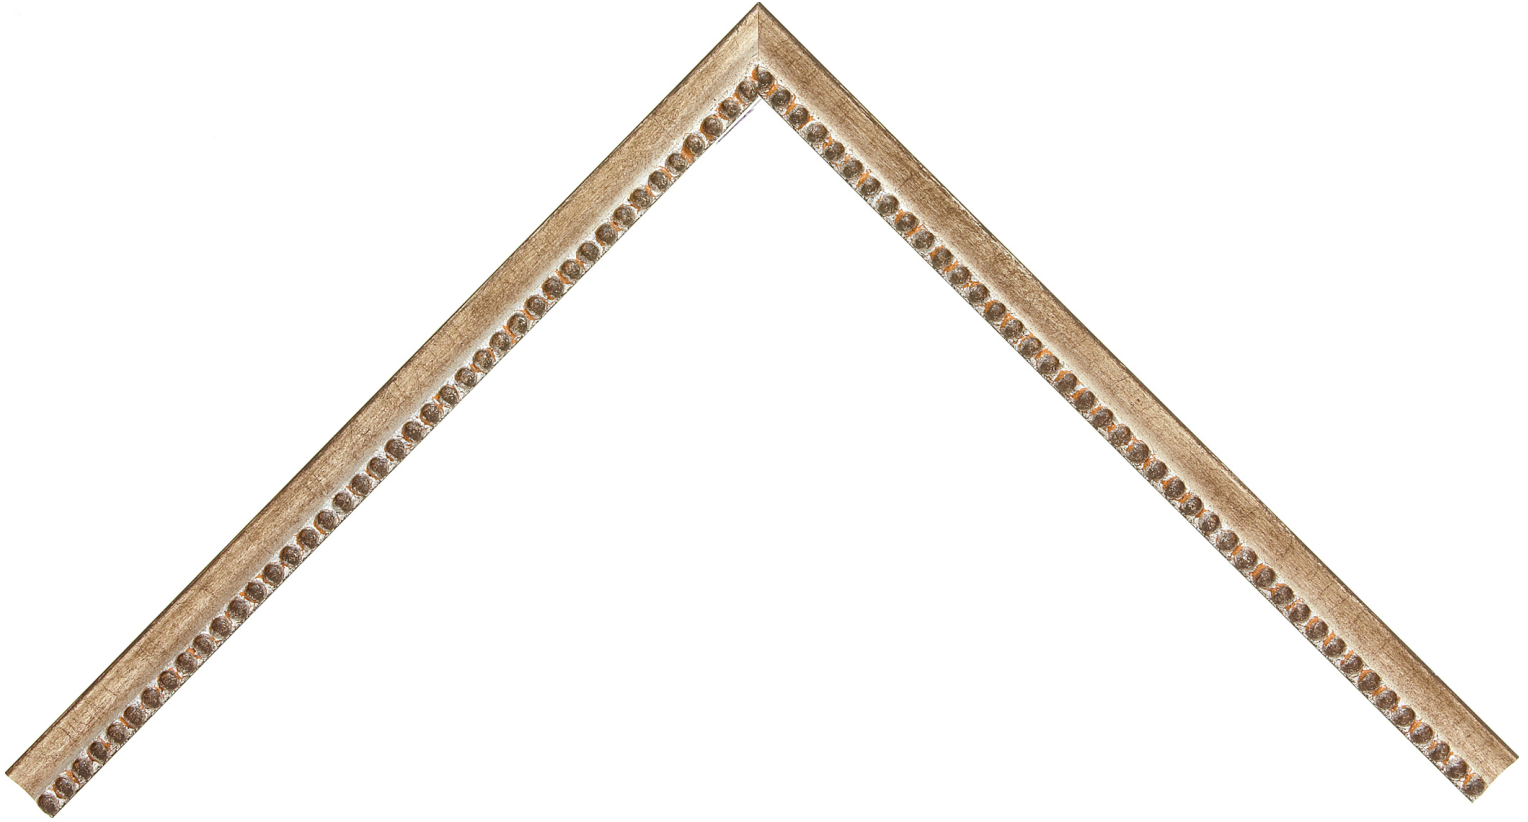

Product Number: 29054

Product Collection: Metro

Line: Roma One

Style: Contemporary

Color: Silver

Height: 0.75

Width: 0.75

Rabbit Height: 0.375