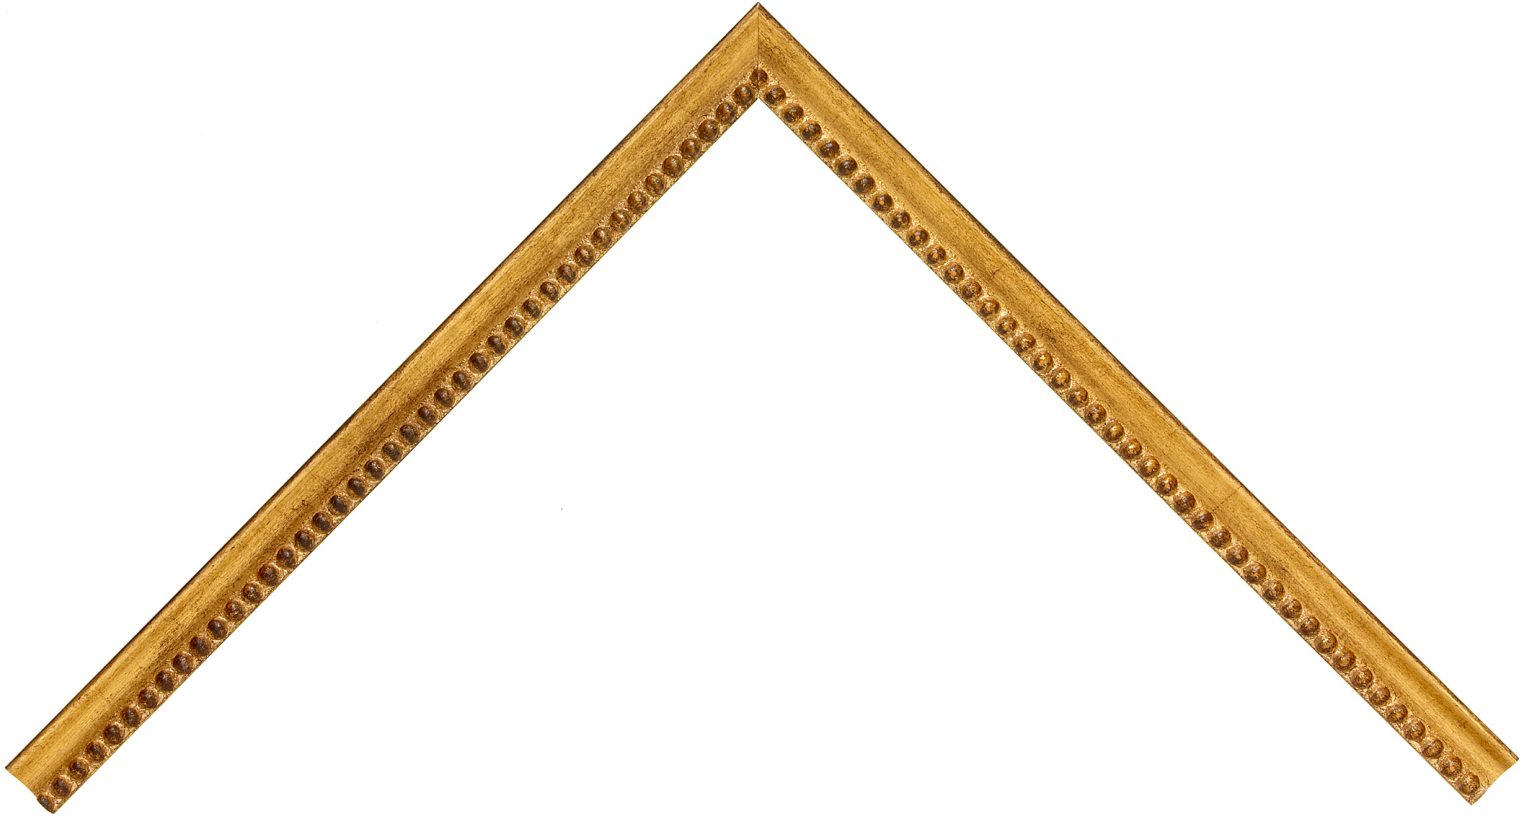

Product Number: 29055

Product Collection: Metro

Line: Roma One

Style: Contemporary

Color: Gold

Height: 0.75

Width: 0.75

Rabbit Height: 0.375