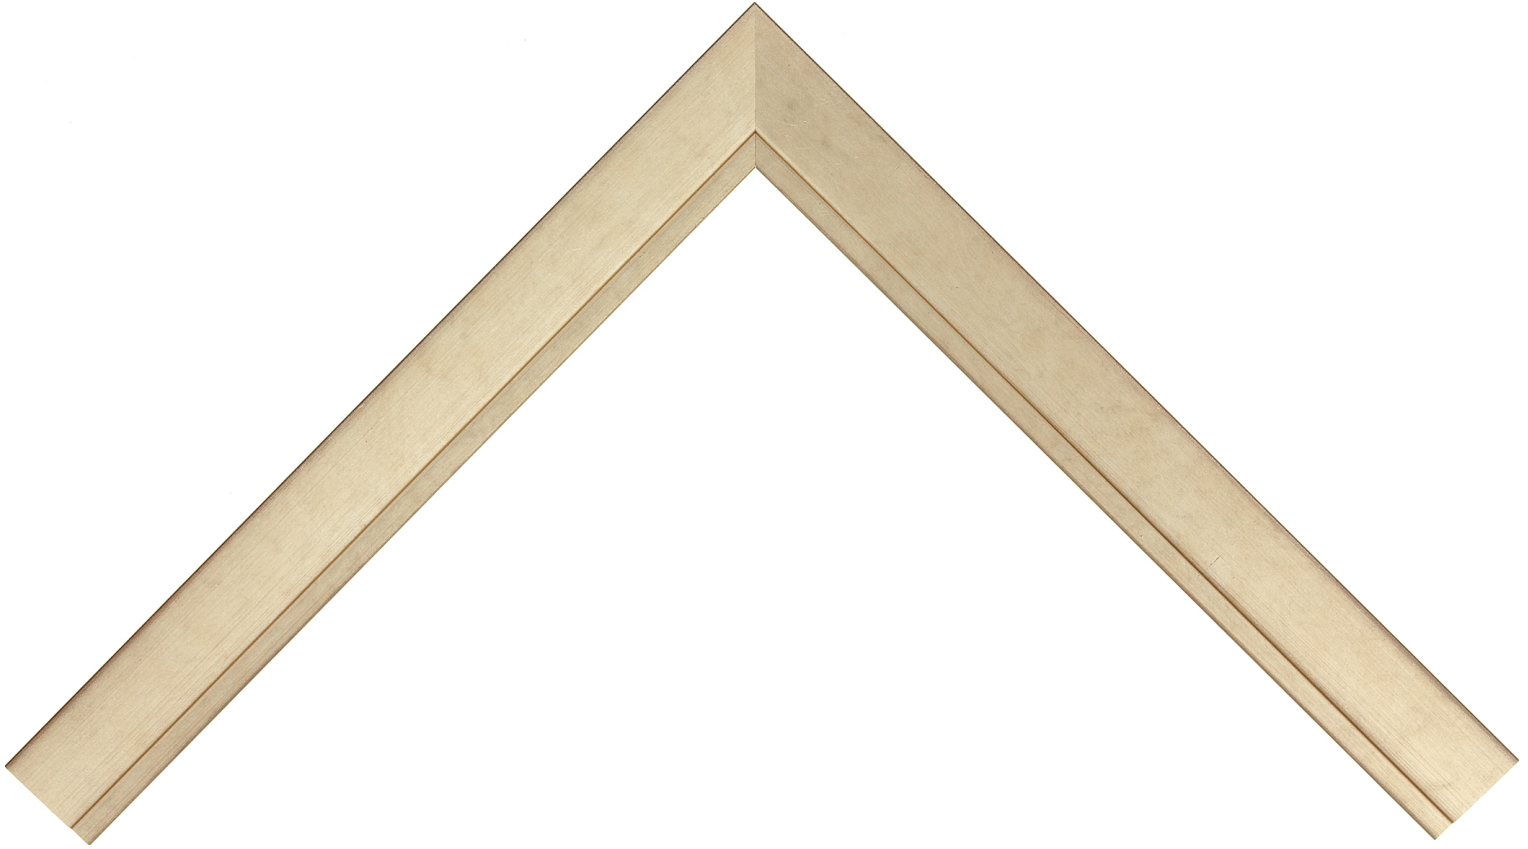

Product Number: 30454

Product Collection: Metro

Line: Roma One

Style: Contemporary

Color: Silver

Height: 1

Width: 1.375

Rabbit Height: 0.5