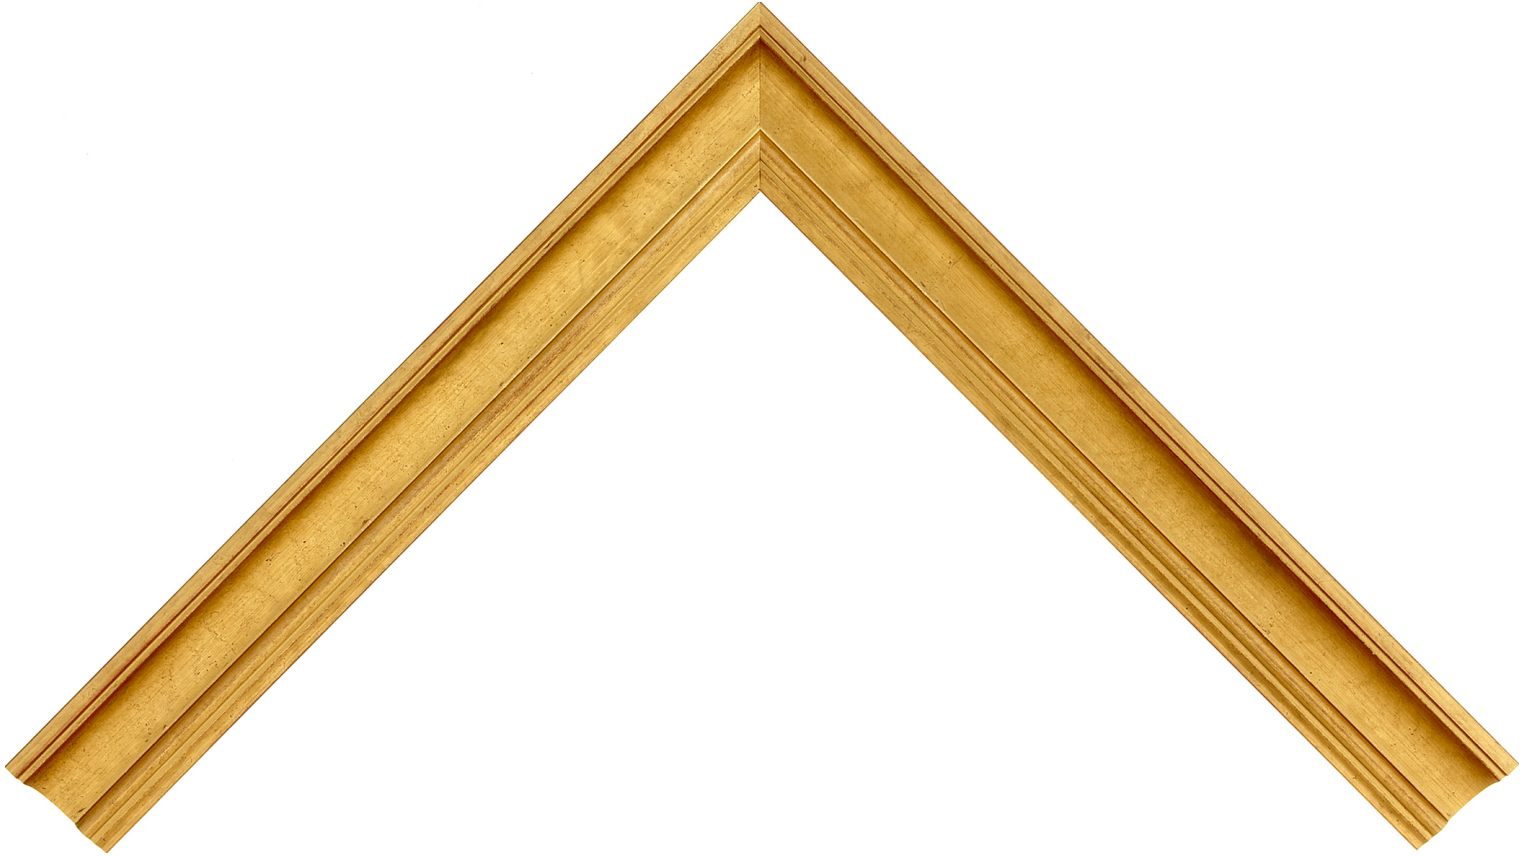

Product Number: 30555

Product Collection: Eleganza

Line: Roma One

Style: Traditiona

Color: Gold

Height: 1.25

Width: 1.375

Rabbet Height: 0.375