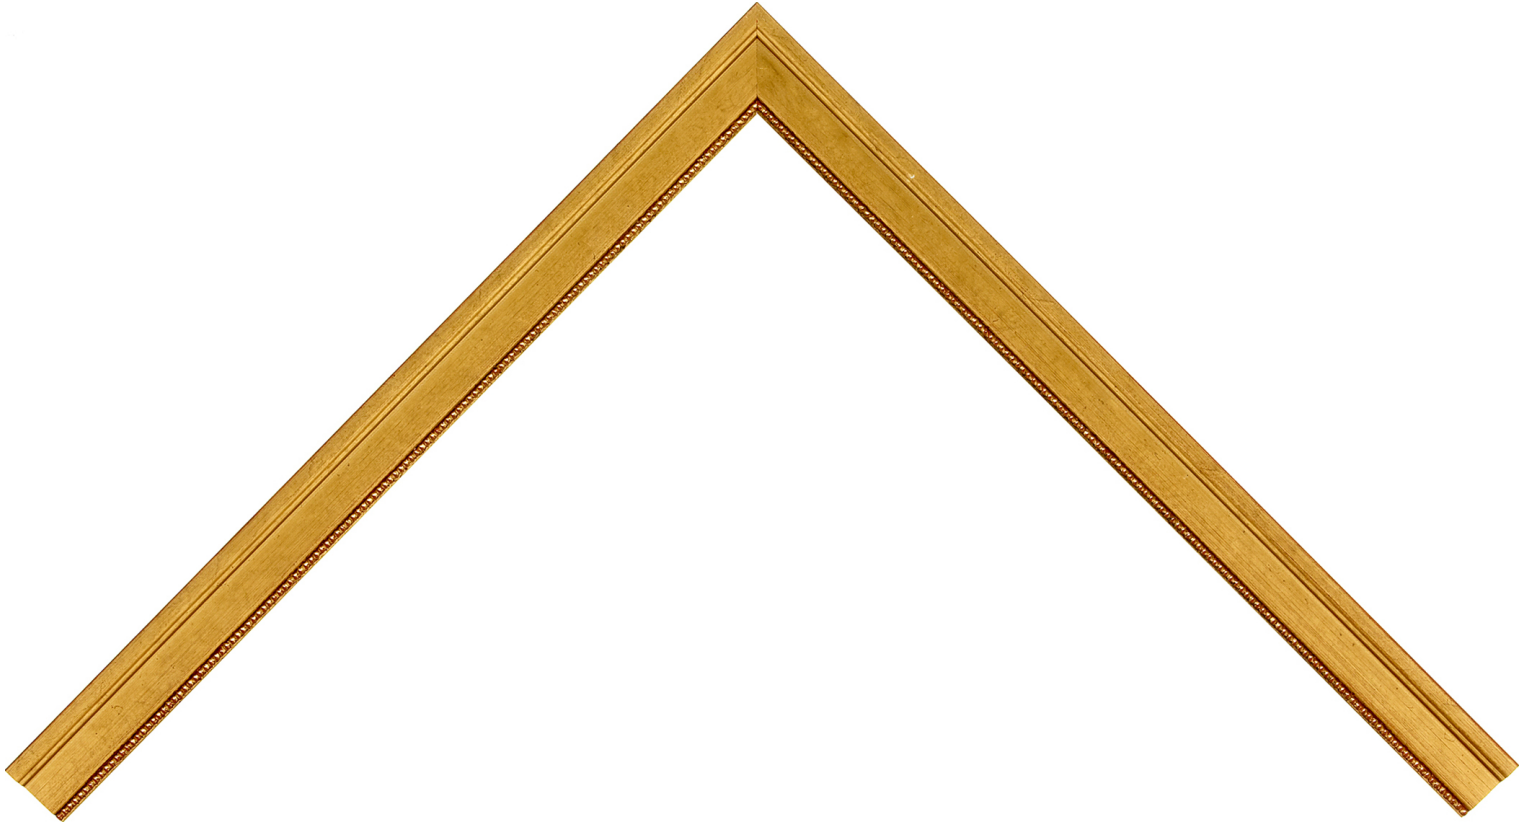

Product Number: 31554

Product Collection: Eleganza

Line: Roma One

Style: Classic

Color: Silver

Height: 0.625

Width: 0.875

Rabbet Height: 0.25