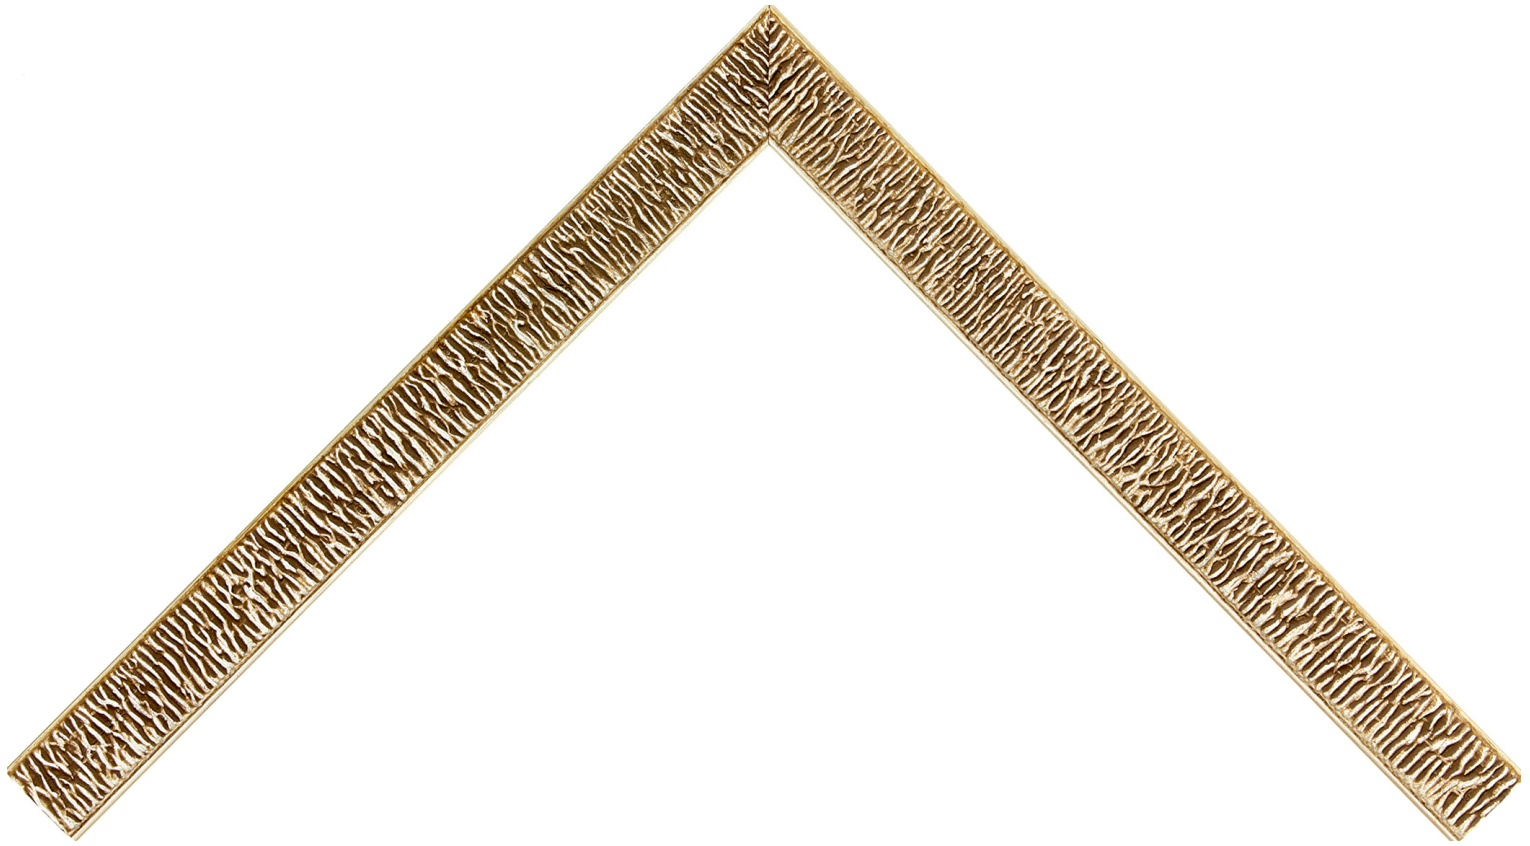

Product Number: 40654

Product Collection: Serena

Line: Roma One

Style: Global

Color: Silver

Height: 0.5

Width: 1.125

Rabbit Height: 0.25