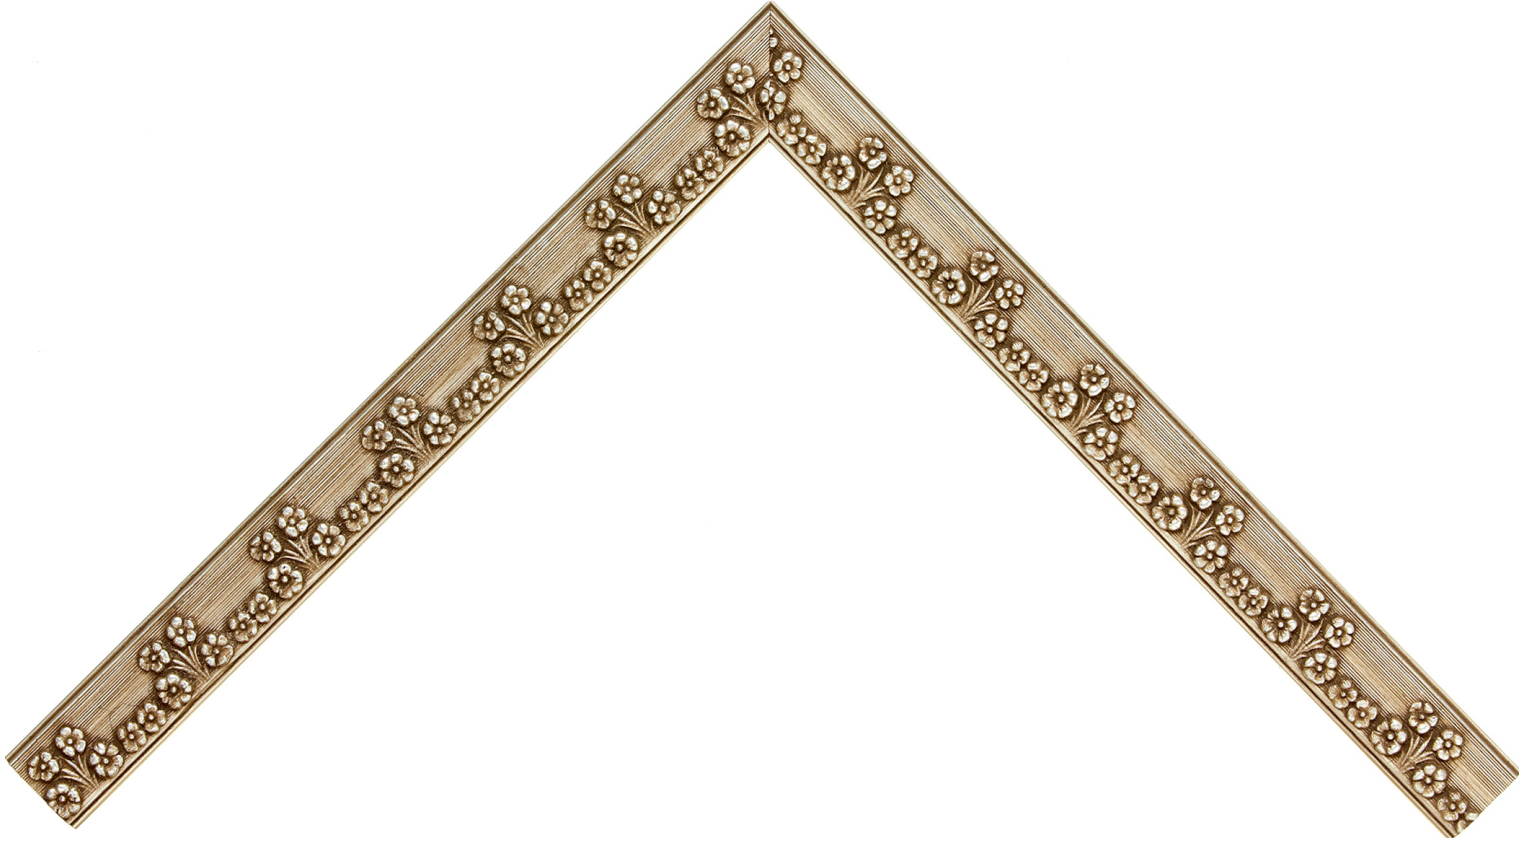

Product Number: 41254

Product Collection: Fiori

Line: Roma One

Style: Classic

Color: Silver

Height: 0.5

Width: 1.125

Rabbit Height: 0.25