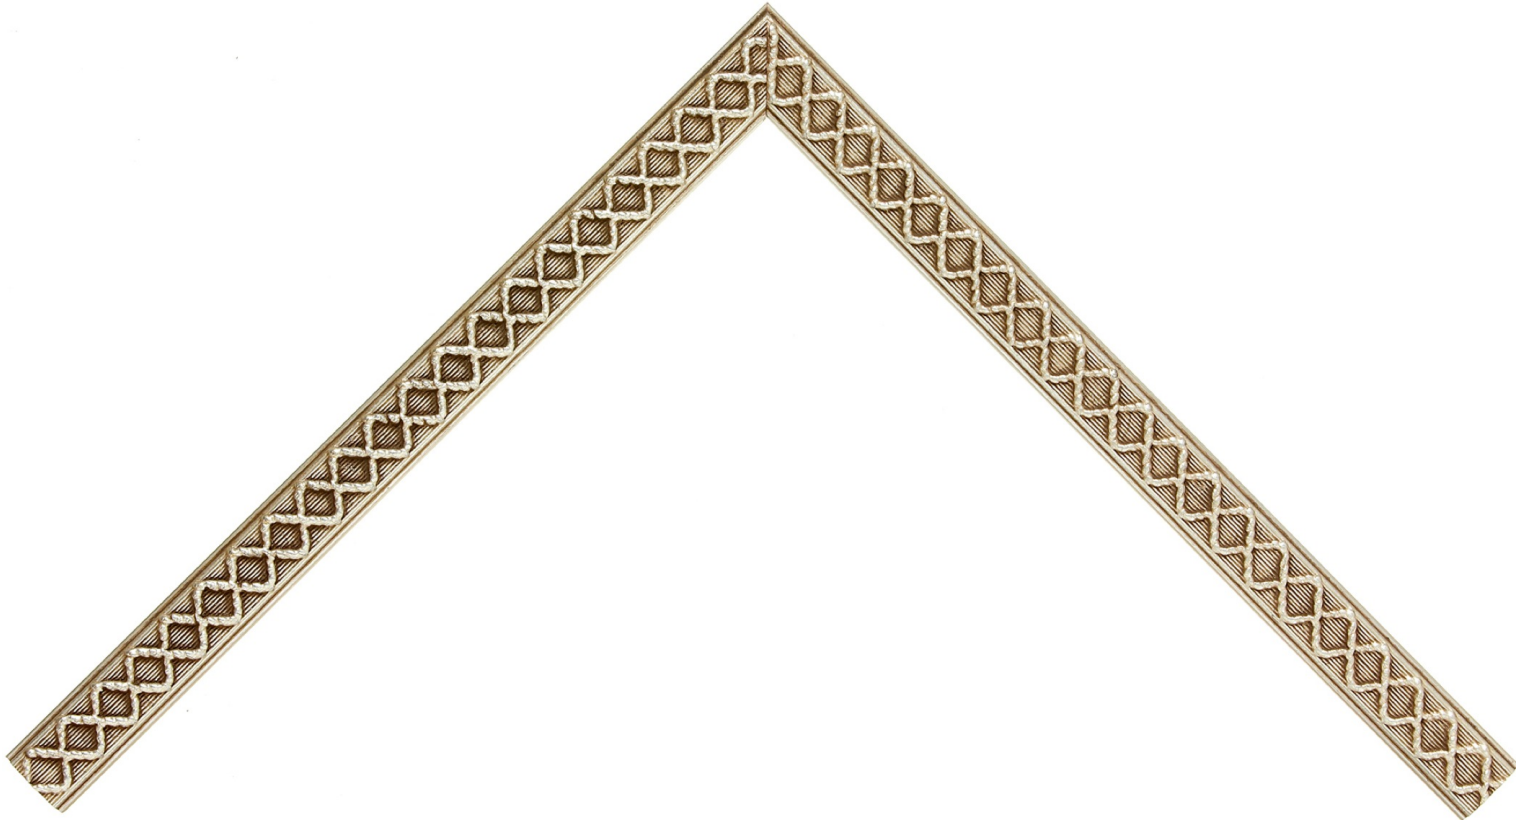

Product Number: 41754

Product Collection: Criss cross

Line: Roma One

Style: Classic

Color: Silver

Height: 0.625

Width: 0.875

Rabbit Height: 0.25