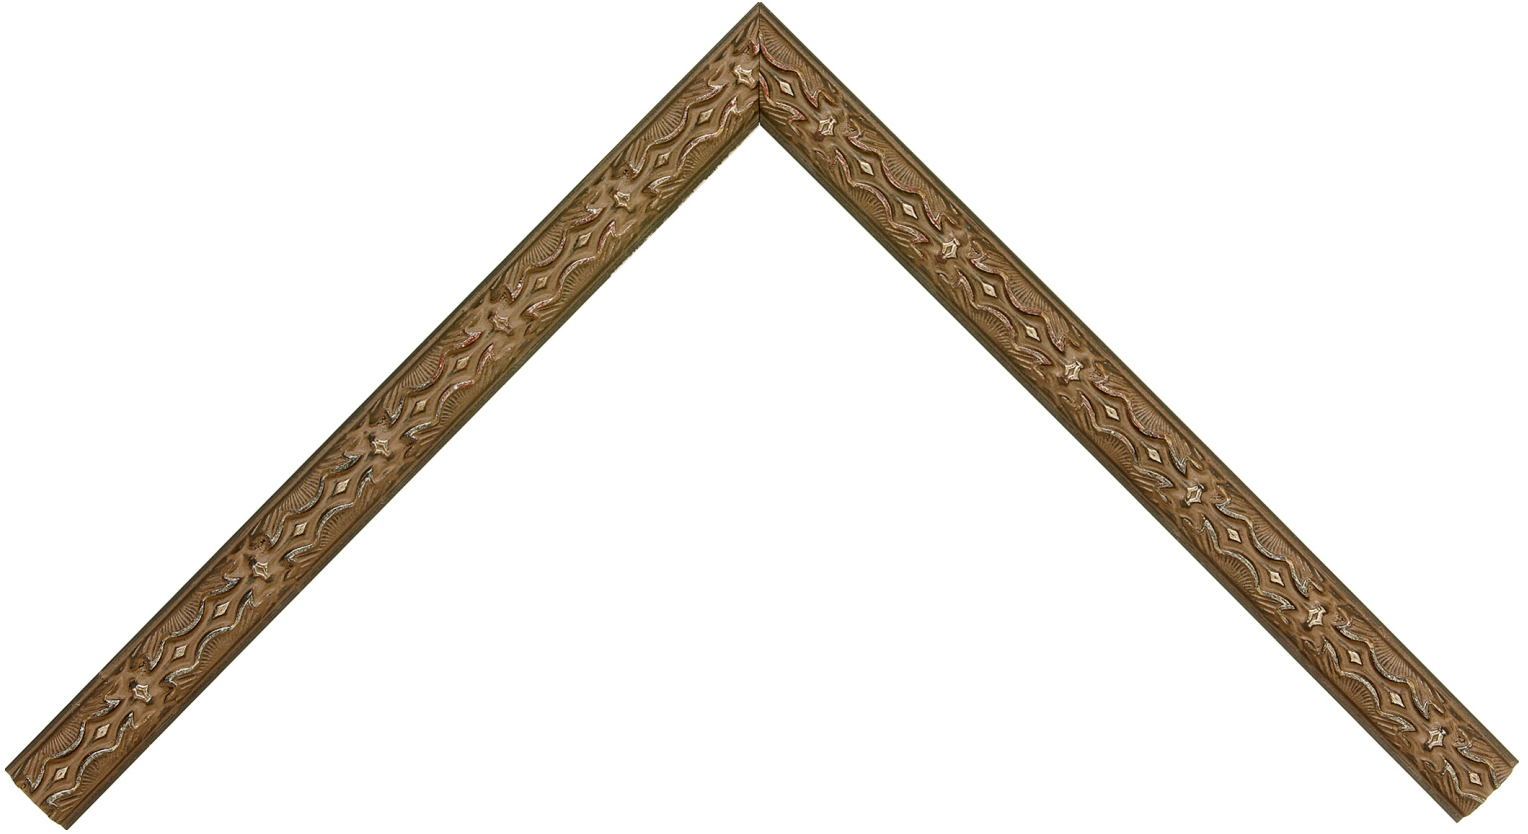

Product Number: 47645

Product Collection: Vintage

Line: Roma One

Style: Global

Color: Black

Height: 0.75

Width: 1.0

Rabbit Height: 0.375