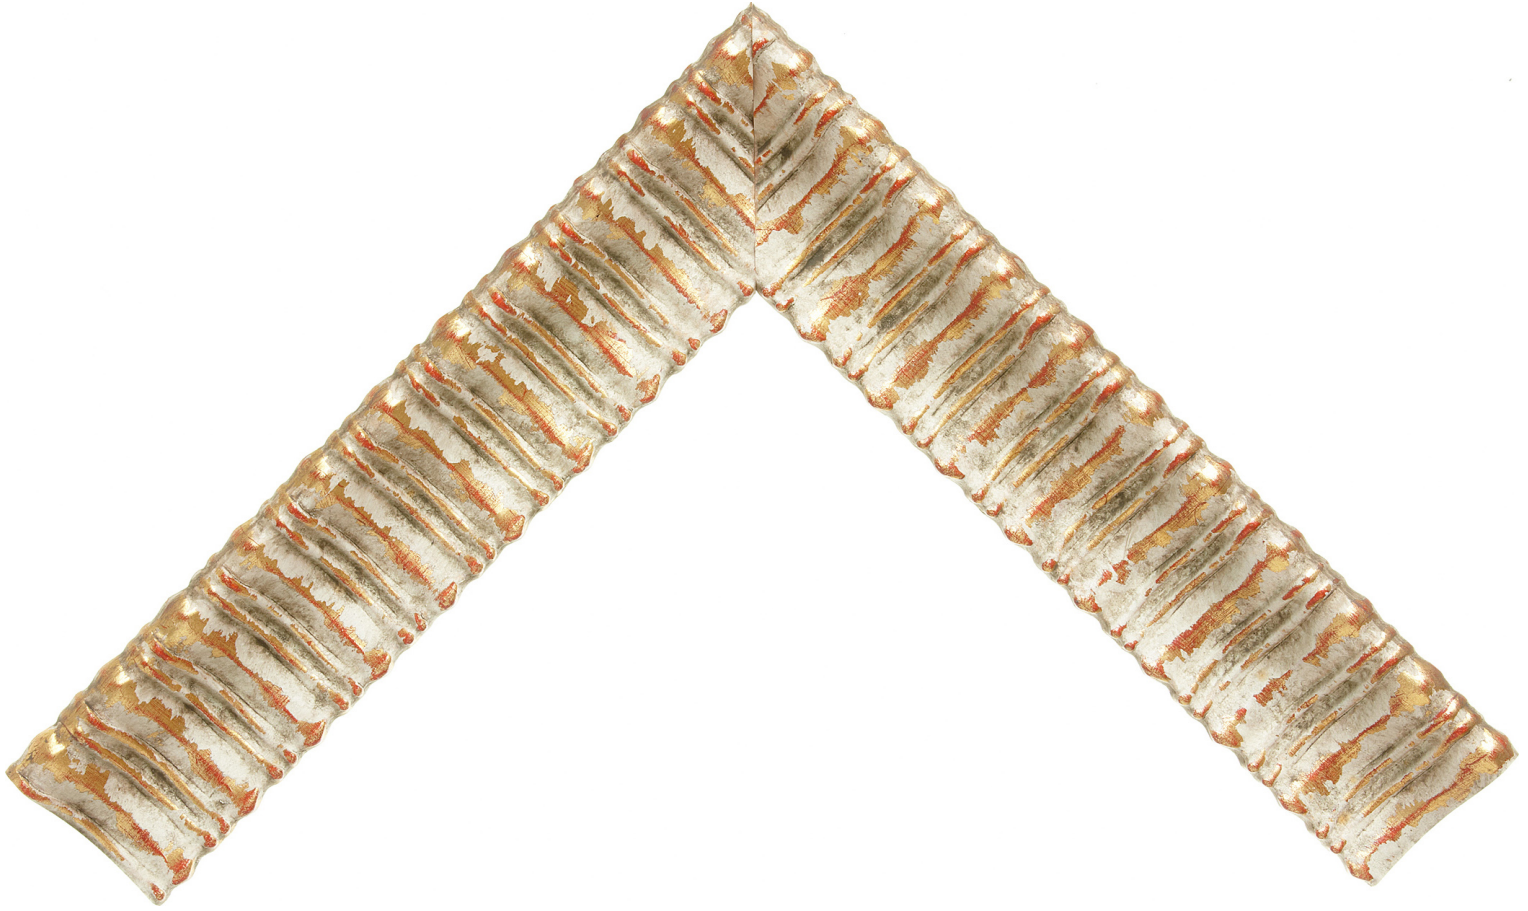

Product Number: 58251

Product Collection: Venetian

Line: Roma One

Style: Classic

Color: White

Height: 1.875

Width: 2.5

Rabbit Height: 0.5