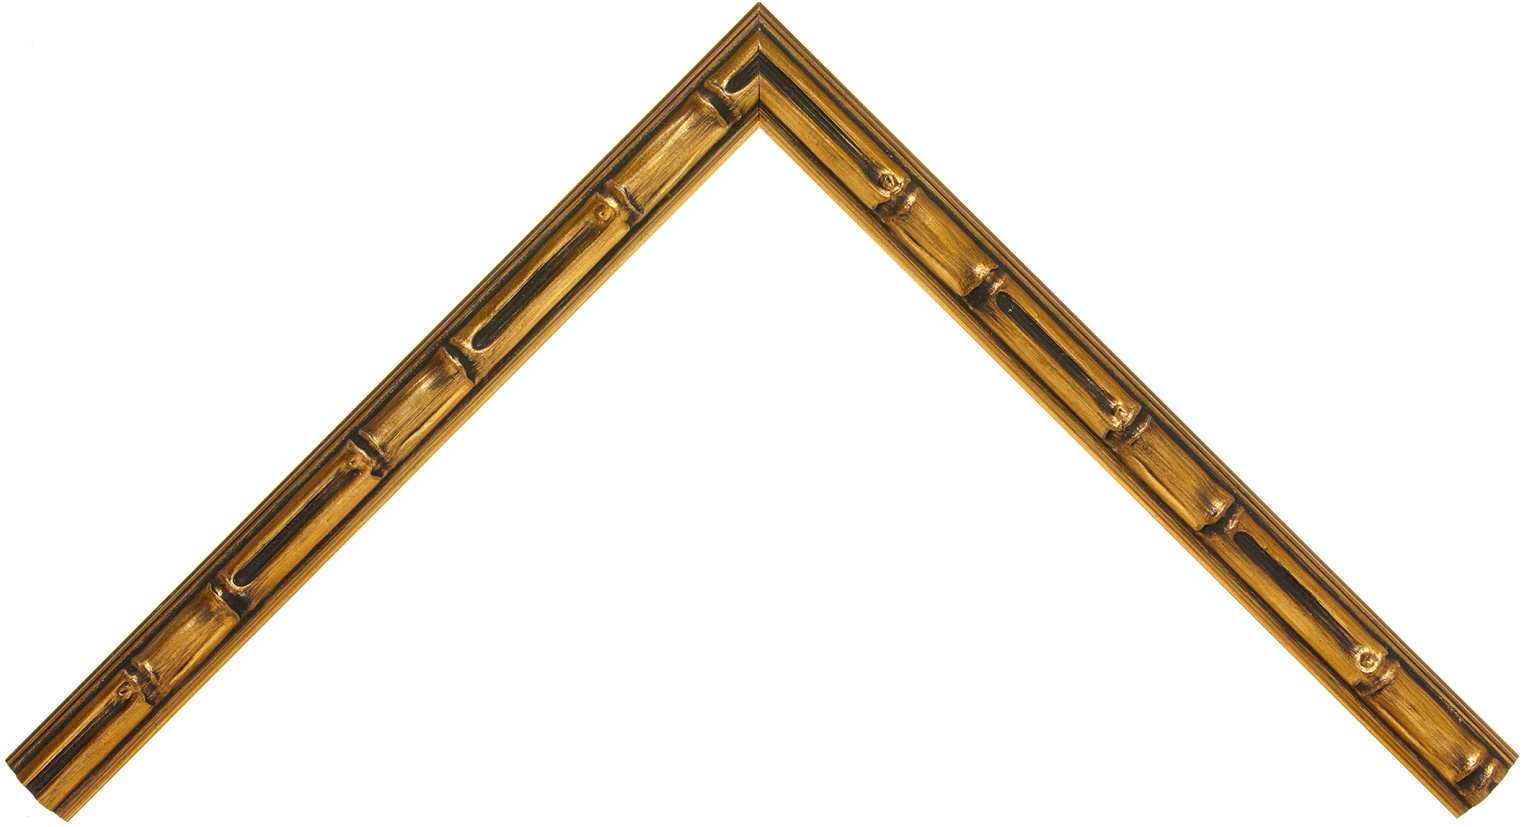

Product Number: 87211

Product Collection: Bambu

Line: Roma One

Style: Global

Color: Bronze

Height: 1

Width: 1.0

Rabbit Height: 0.375