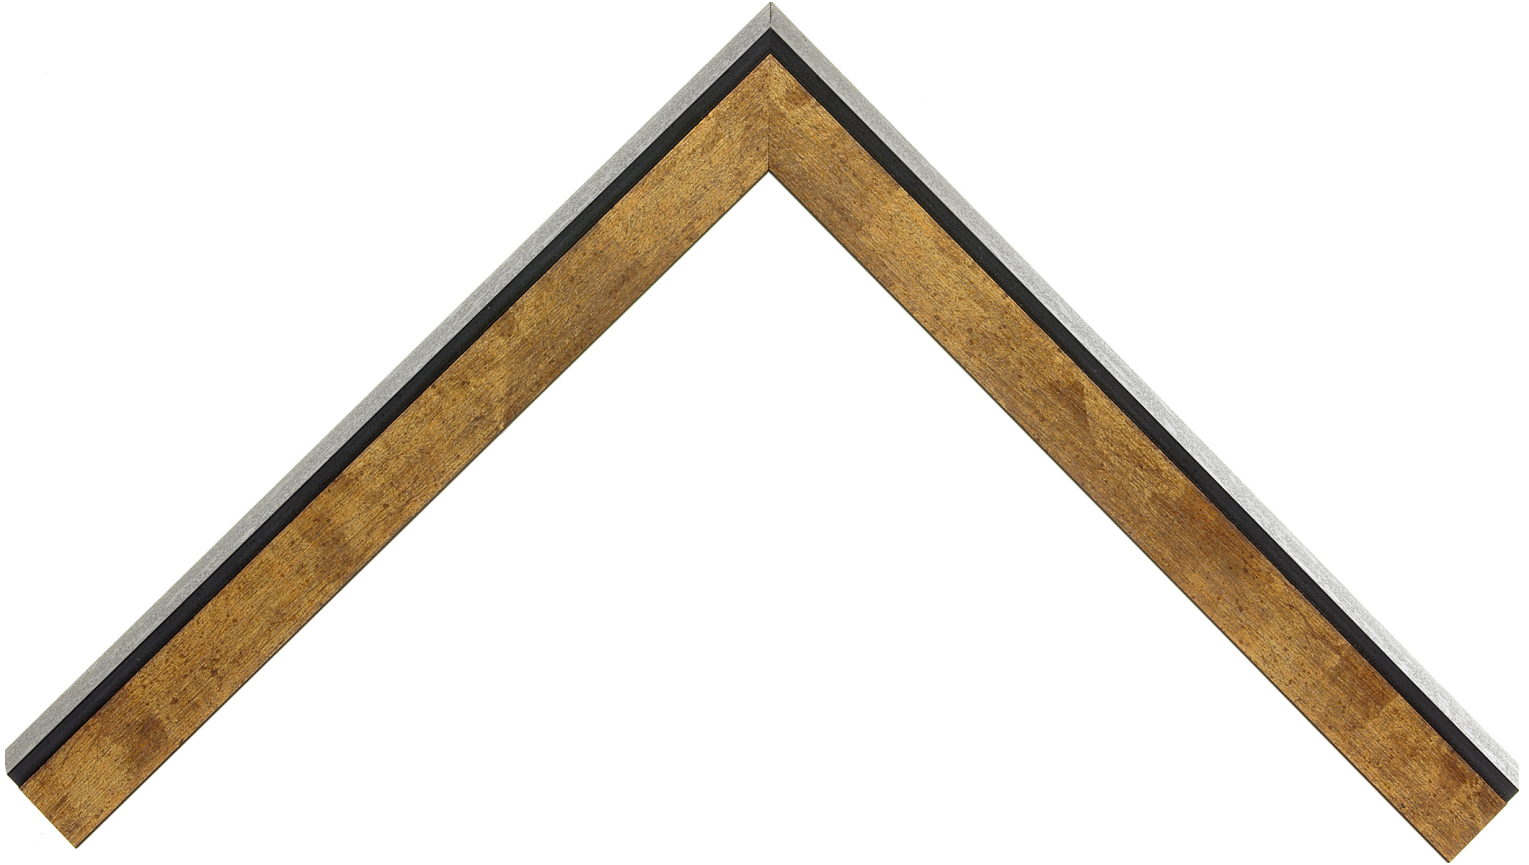

Product Number: 103155

Product Collection: Terra

Line: Roma One

Style: Classic

Color: Gold

Height: 1.250

Width: 1.375

Rabbet Height: 0.875