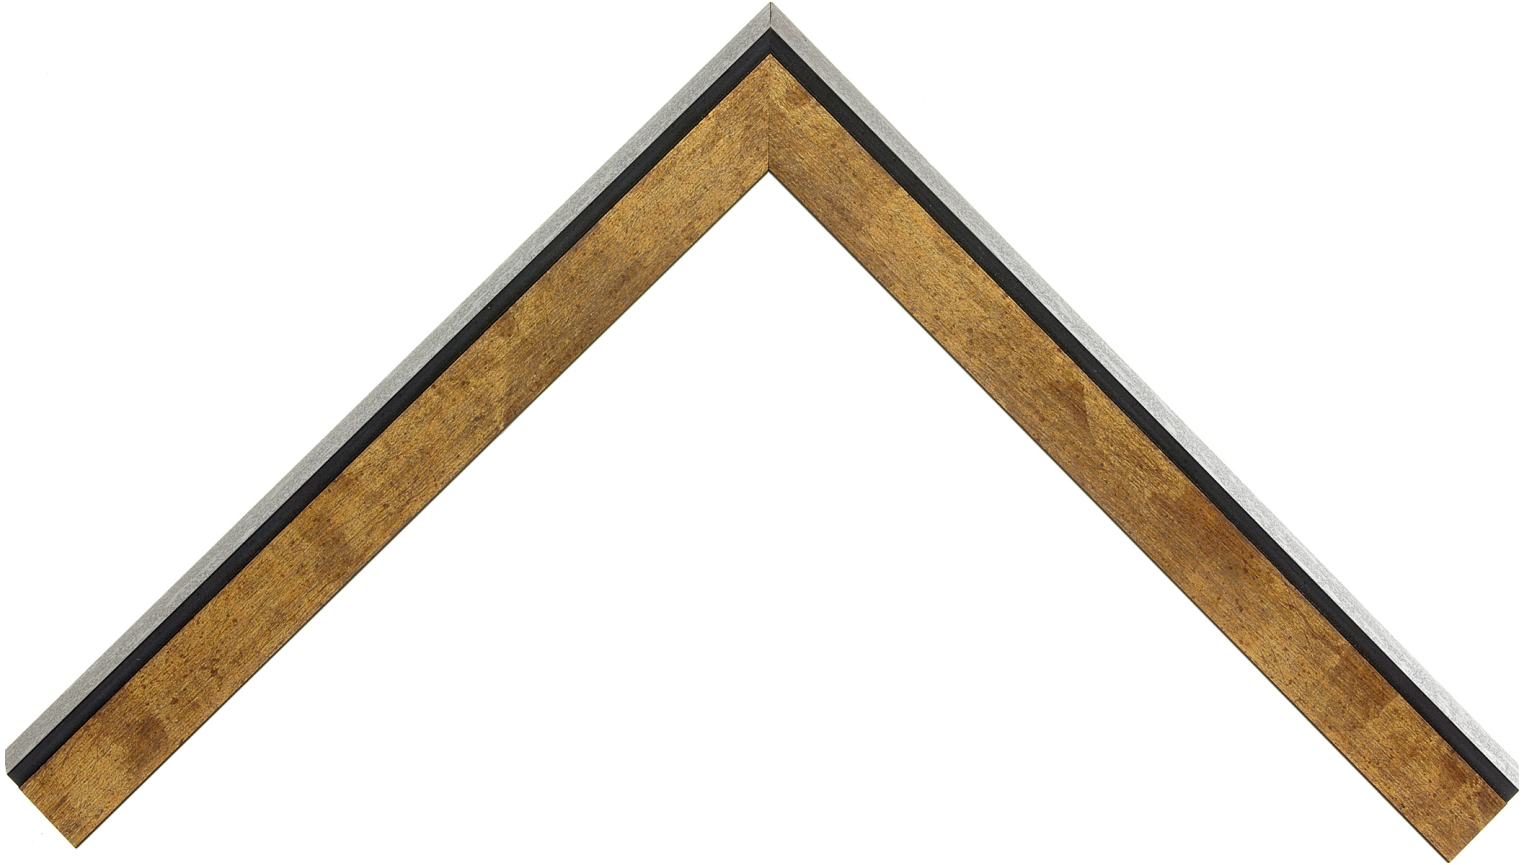

Product Number: 103155

Product Collection: Terra

Line: Roma One

Style: Classic

Color: Gold

Height: 1.250

Width: 1.375

Rabbet Height: 0.875