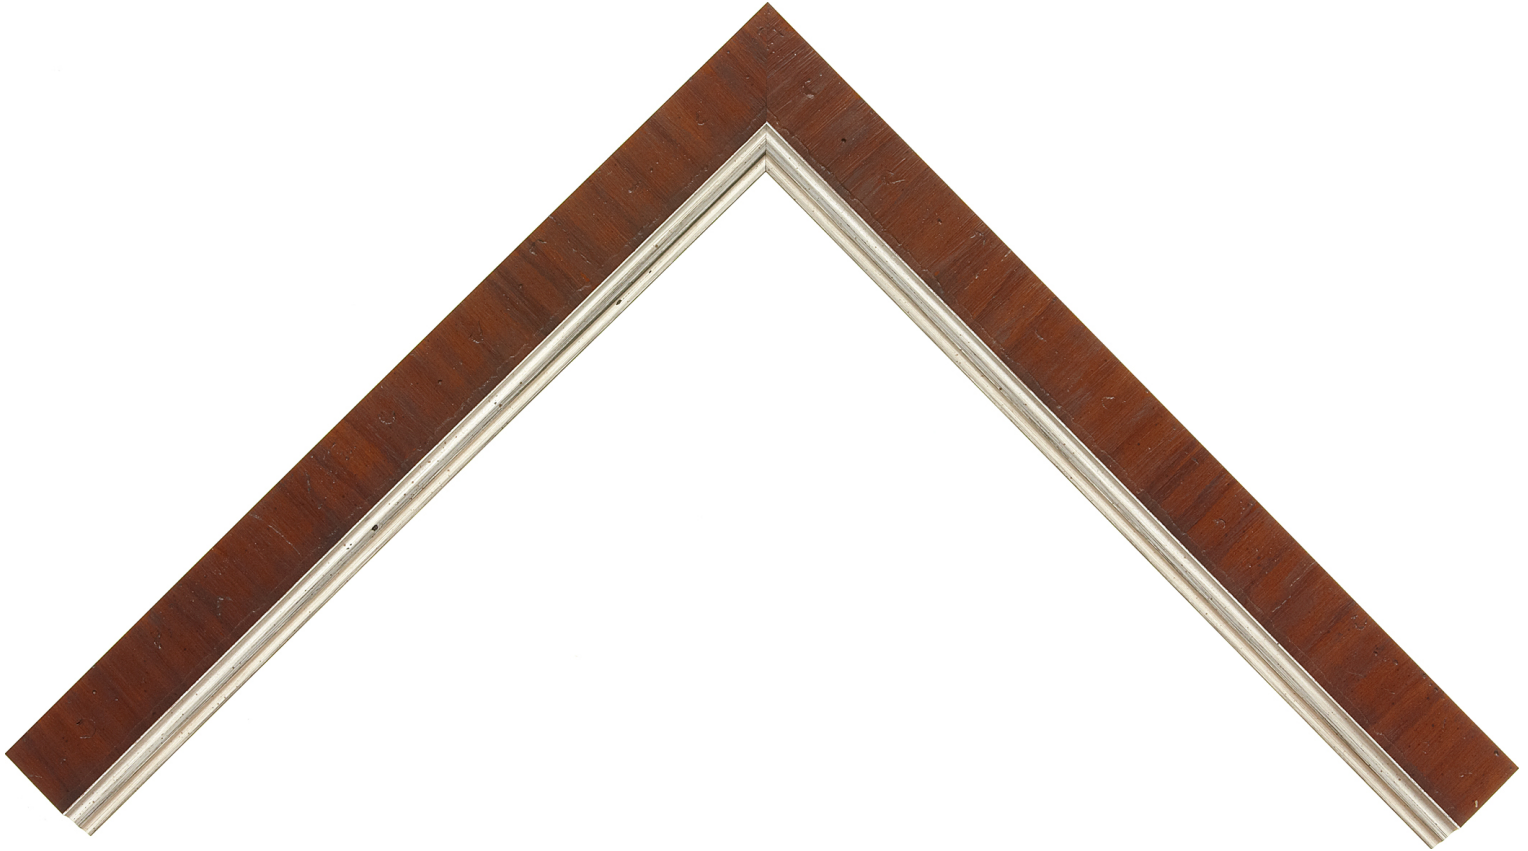

Product Number: 113053

Product Collection: Versailles

Line: Roma One

Style: Casual

Color: Brown

Height: 1.500

Width: 1.125

Rabbit Height: 1.125