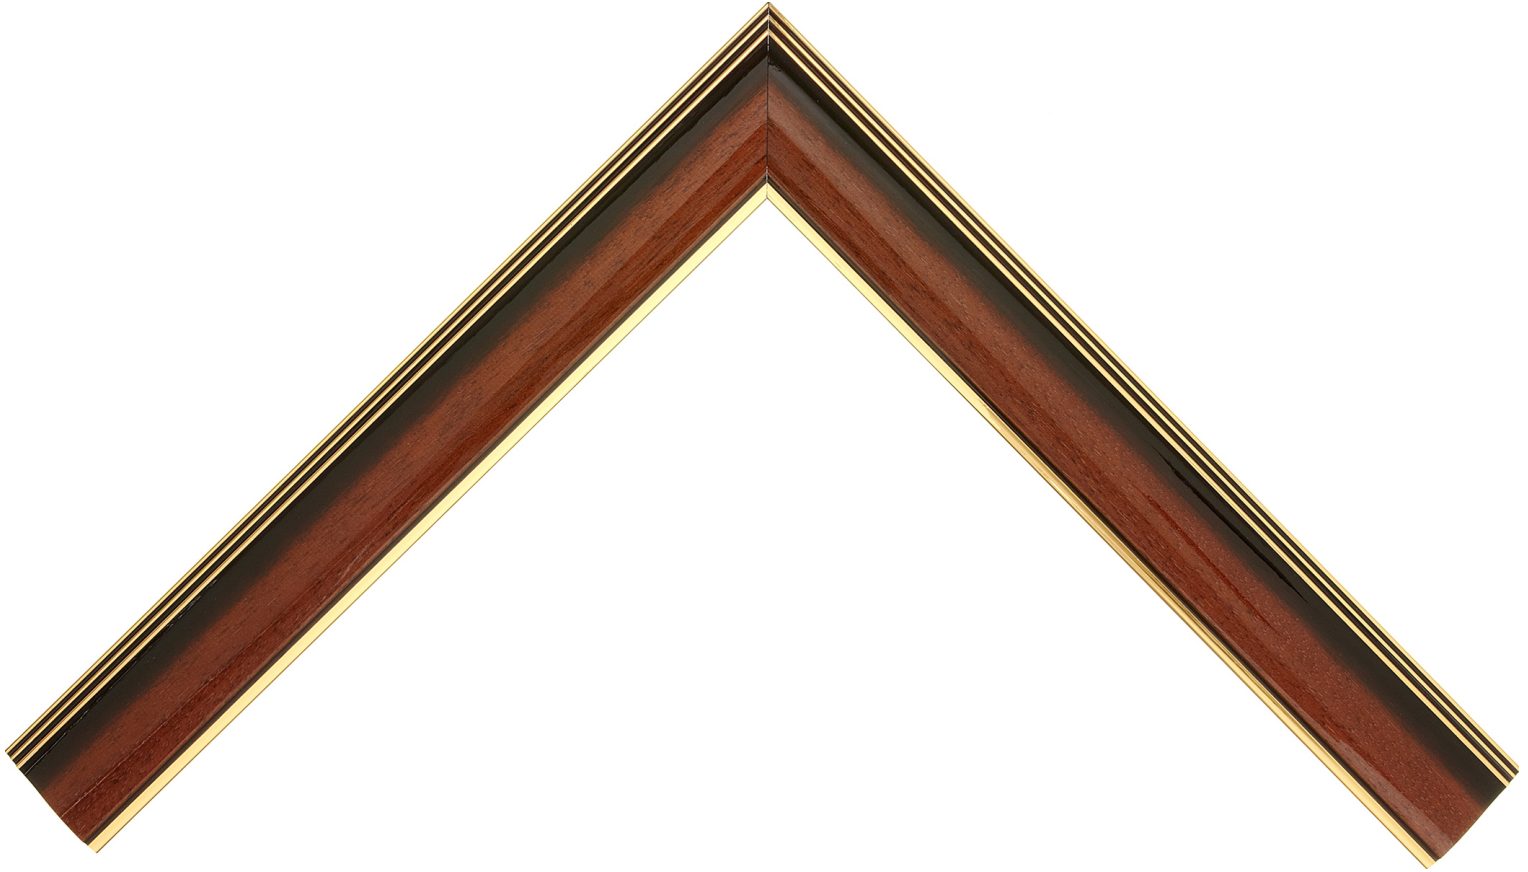

Product Number: 120886

Product Collection: Ramino

Line: Simply Roma

Style: Classic

Color: Brown

Height: .750000

Width: 1.625

Rabbet Height: 0.5