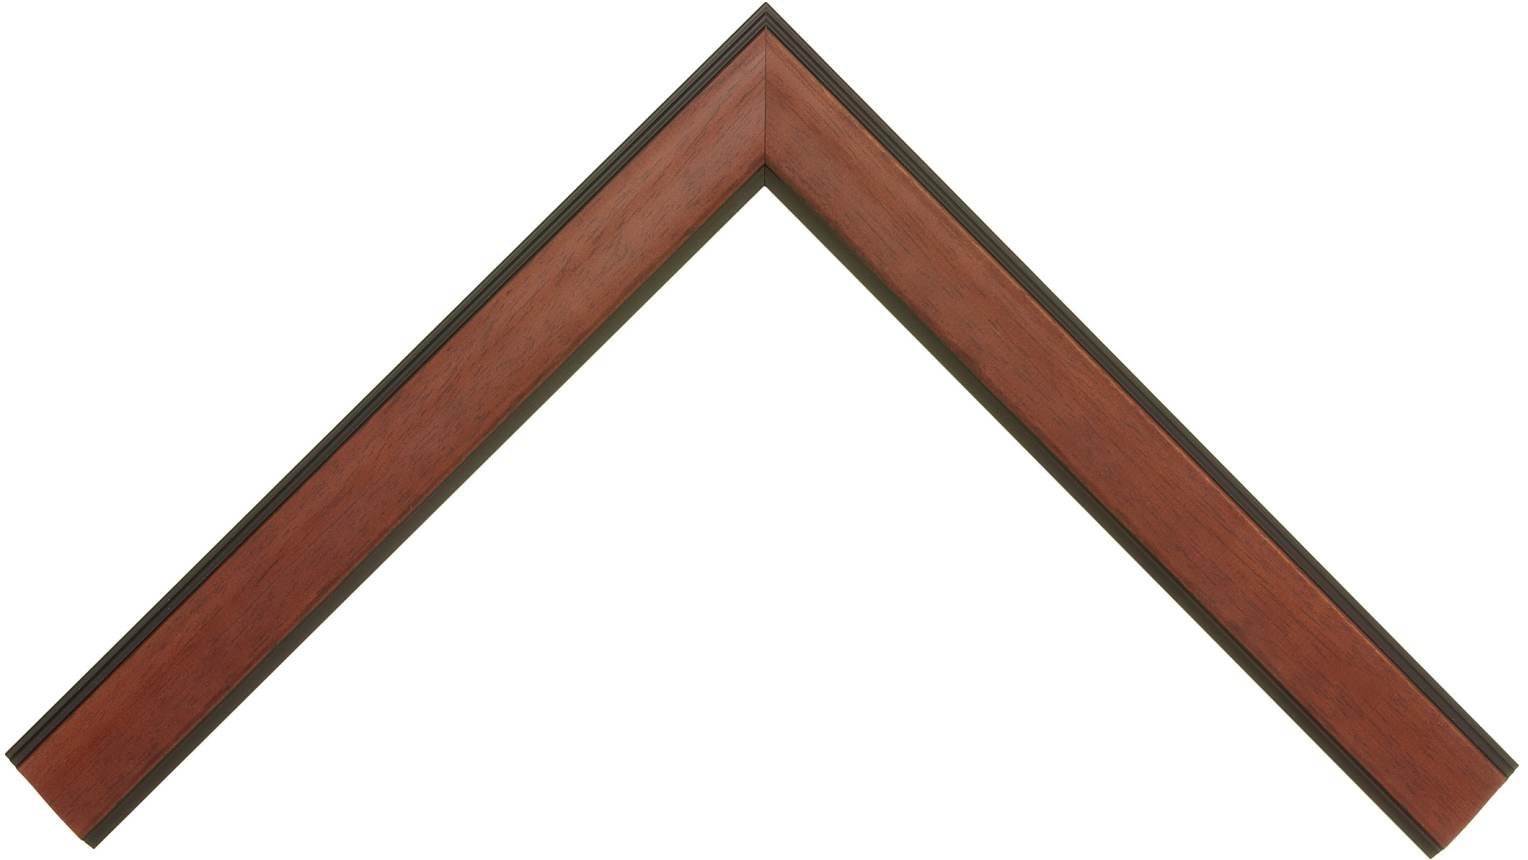

Product Number: 120987

Product Collection: Ramino

Line: Simply Roma

Style: Classic

Color: Brown

Height: .750000

Width: 1.5

Rabbet Height: 0.5