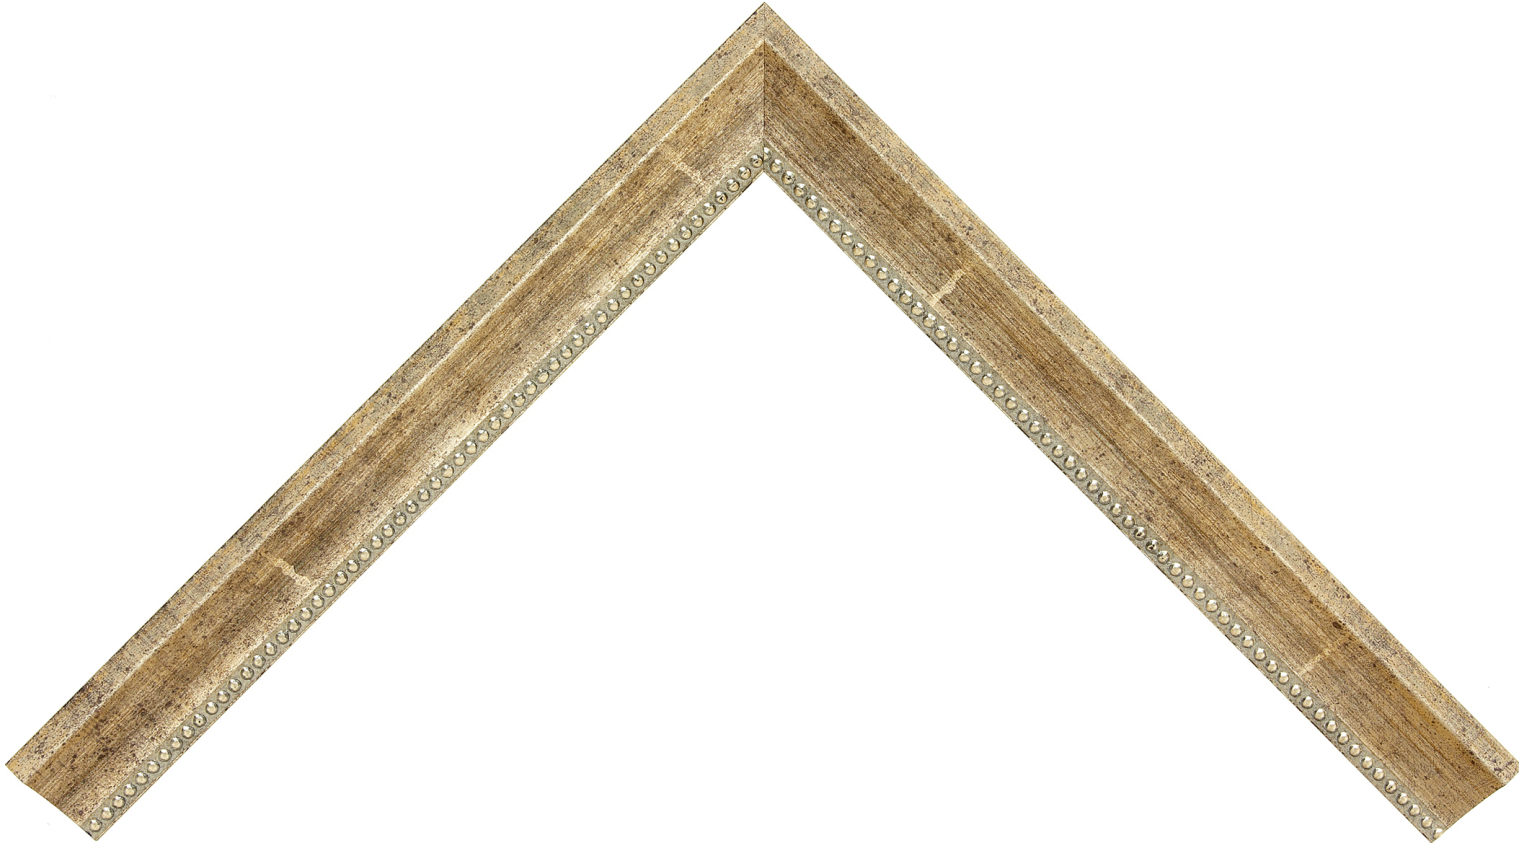

Product Number: 700054

Product Collection: Terra

Line: Roma One

Style: Classic

Color: Silver

Height: 1.25

Width: 1.5

Rabbet Height: 0.25