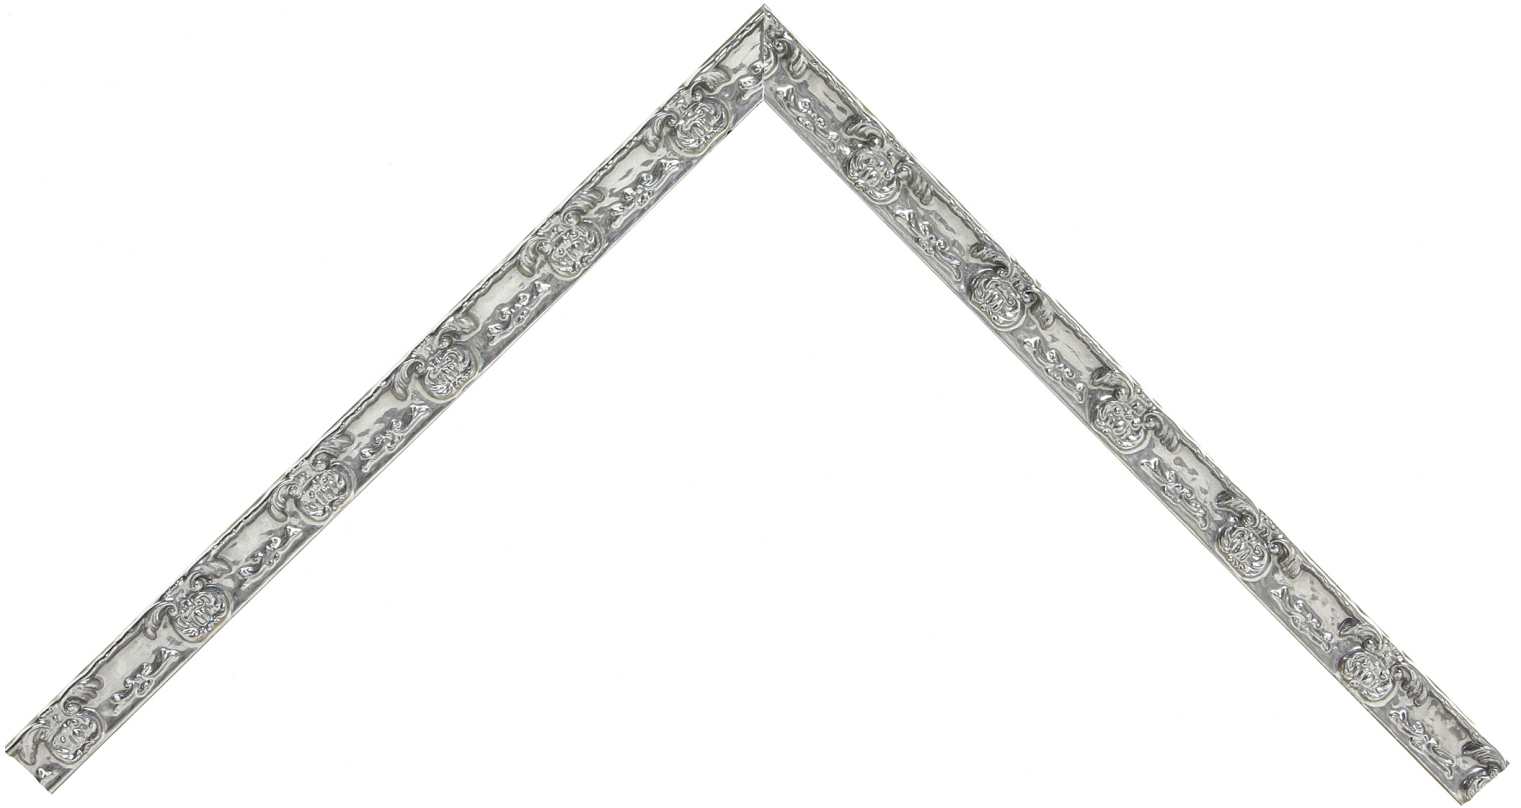

Product Number: 744054

Product Collection: Lavo

Line: Roma One

Style: Contemporary

Color: Silver

Height: 0.750

Width: 0.75

Rabbit Height: 0.375