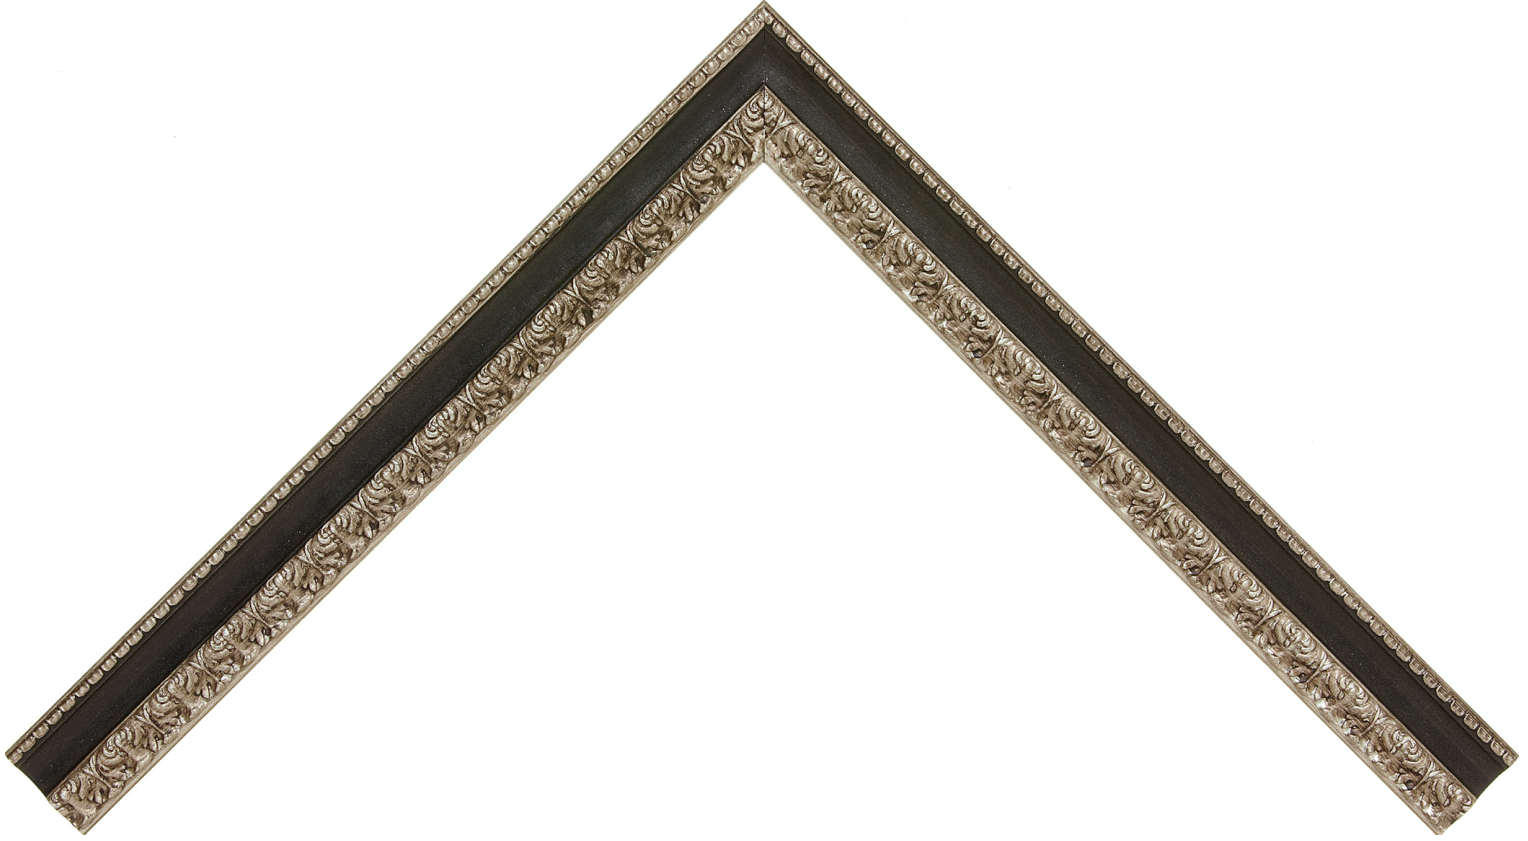

Product Number: 807006

Product Collection: Ruvo

Line: Simply Roma

Style: Classic

Color: Silver

Height: 1.375

Width: 1.5

Rabbit Height: 1.0625