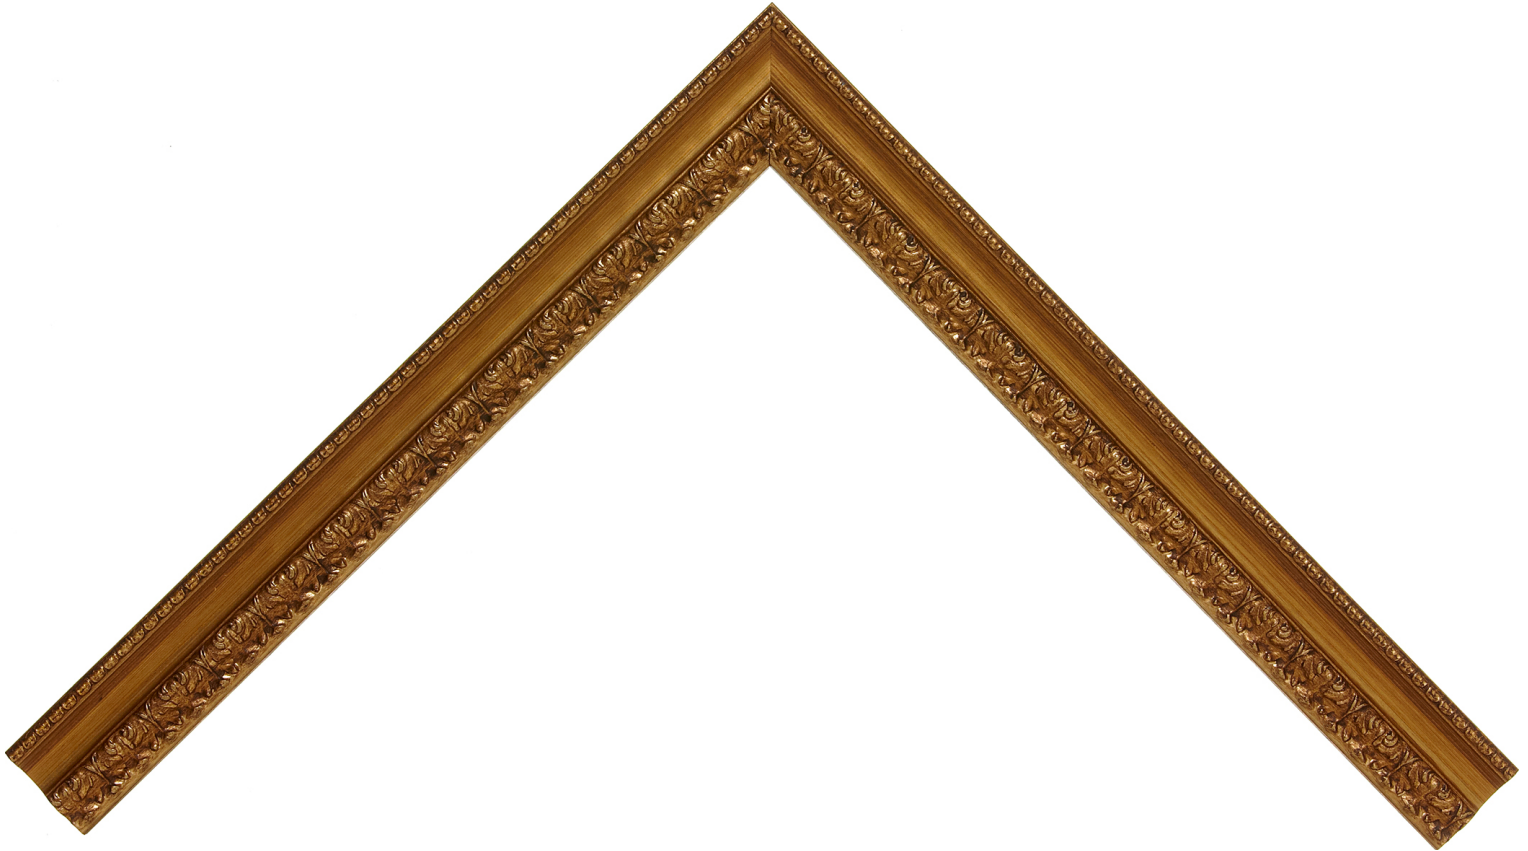

Product Number: 807055

Product Collection: Ruvo

Line: Simply Roma

Style: Classic

Color: Gold

Height: 1.375

Width: 1.5

Rabbit Height: 1.0625