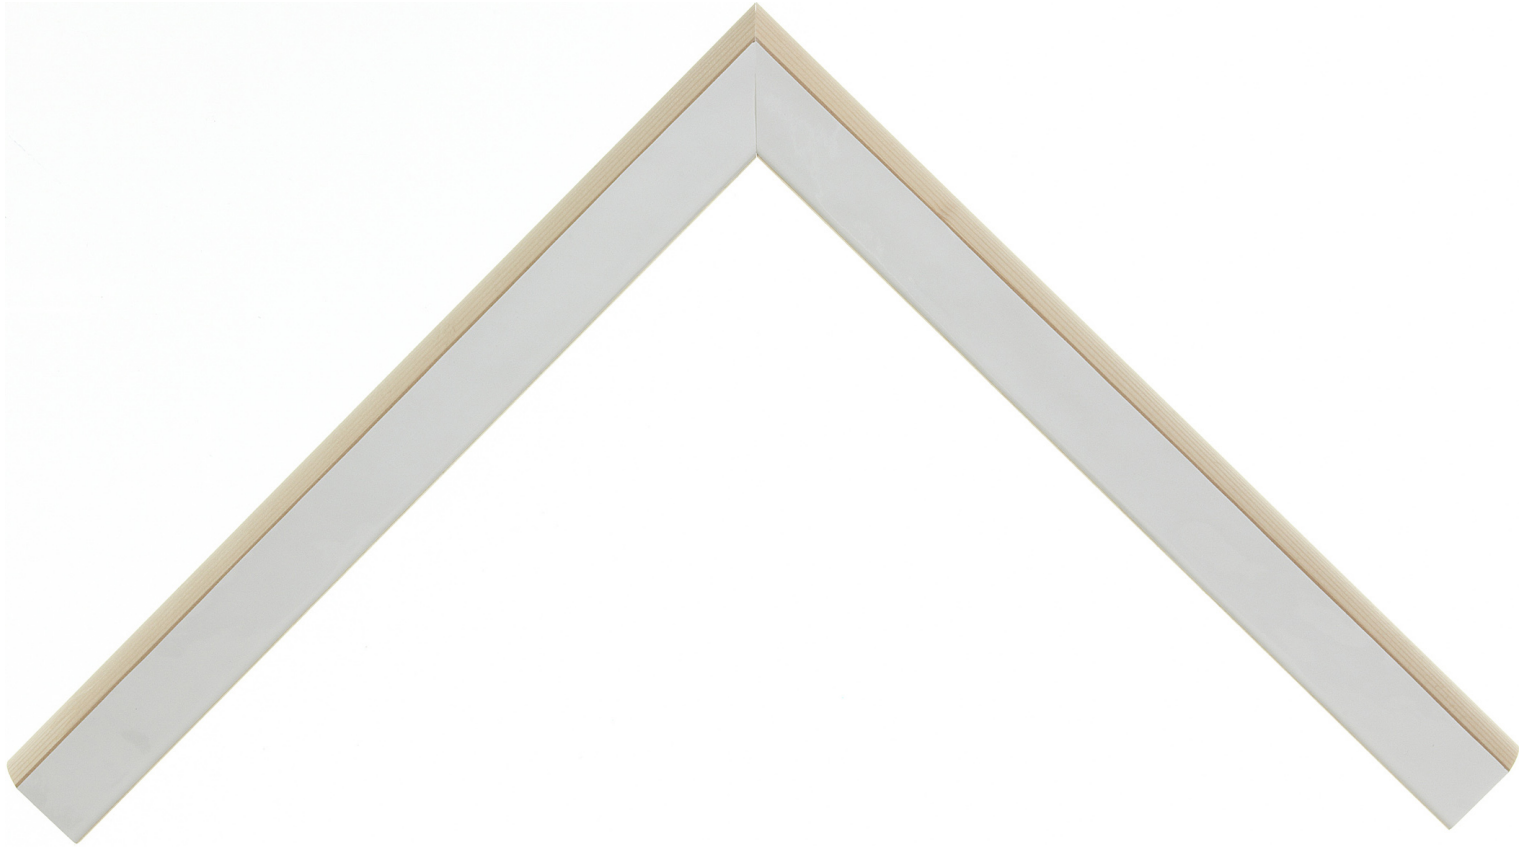

Product Number: 816048

Product Collection: Ambik

Line: Roma One

Style: Contemporary

Color: White

Height: 1.250

Width: 1.5

Rabbet Height: 0.875