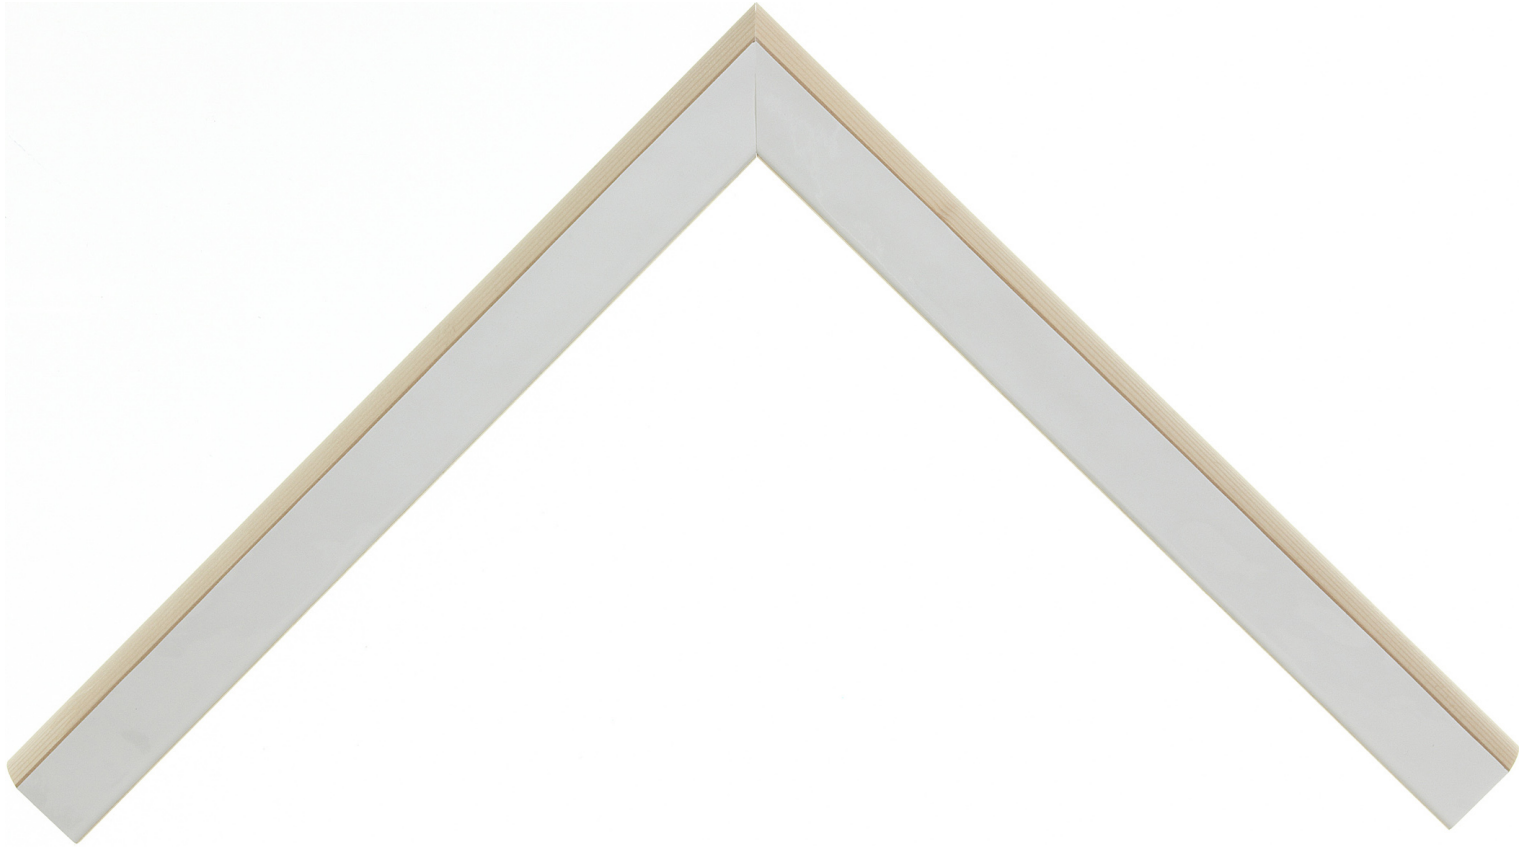

Product Number: 816048

Product Collection: Ambik

Line: Roma One

Style: Contemporary

Color: White

Height: 1.250

Width: 1.5

Rabbit Height: 0.875