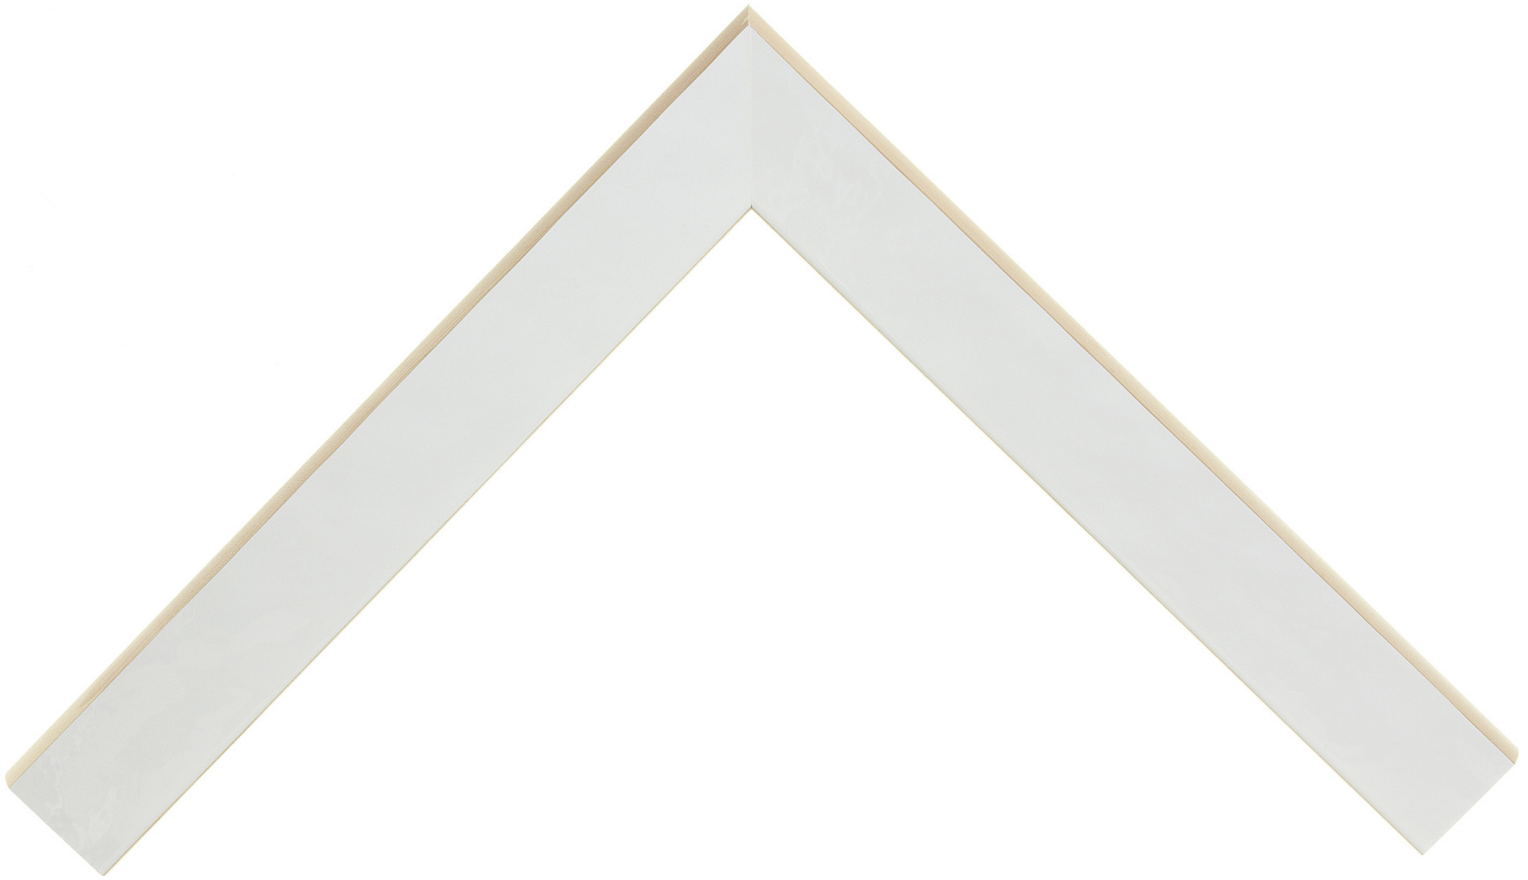

Product Number: 817048

Product Collection: Ambik

Line: Roma One

Style: Contemporary

Color: White

Height: 1.000

Width: 1.75

Rabbit Height: 0.5