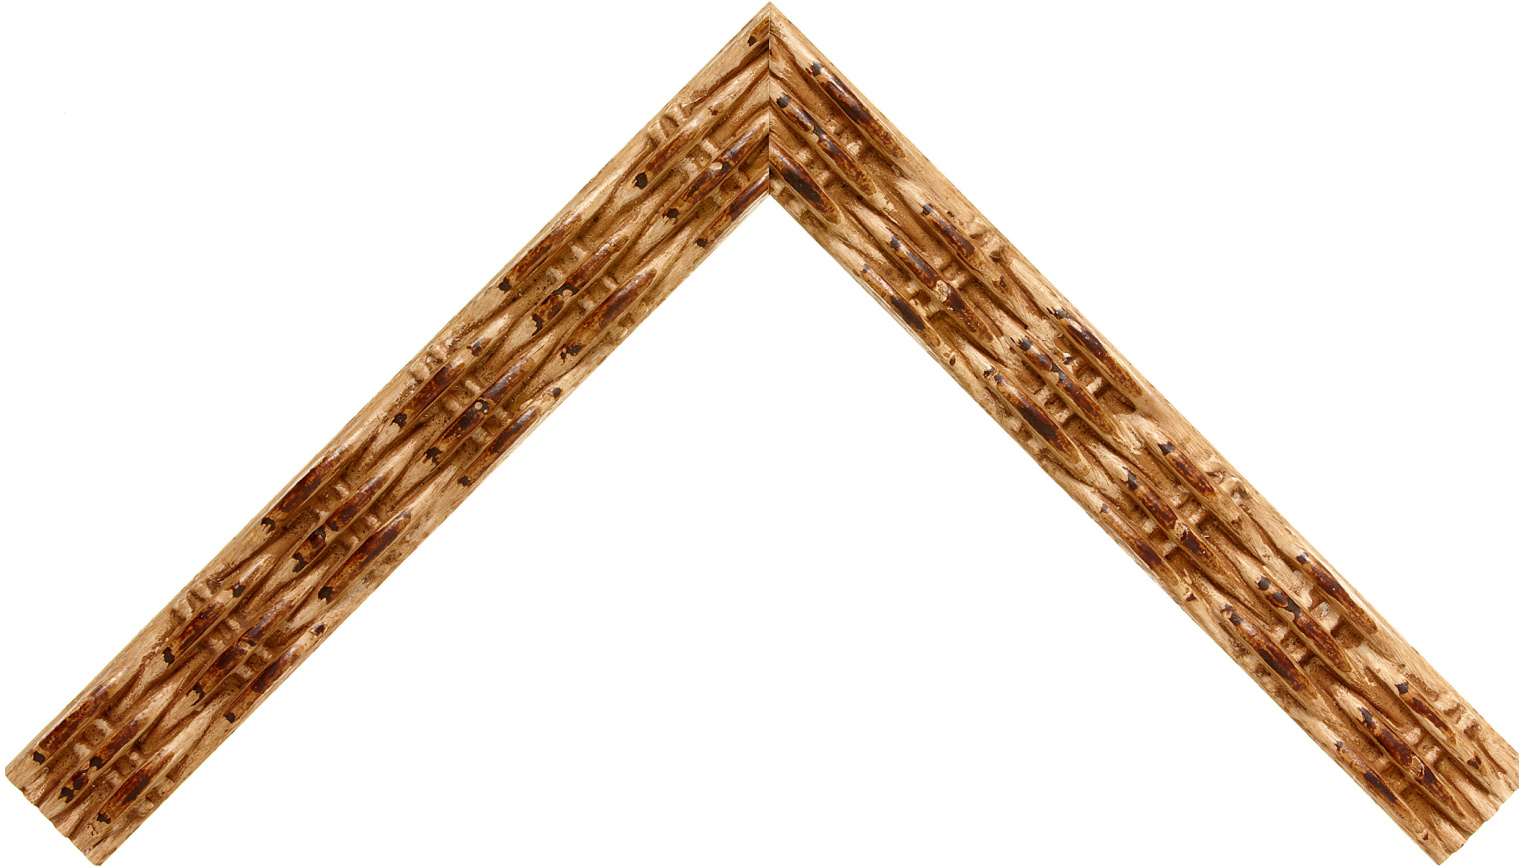

Product Number: 826051

Product Collection: La treccia

Line: Roma One

Style: Global

Color: Brown

Height: 1.25

Width: 1.625

Rabbit Height: 0.625