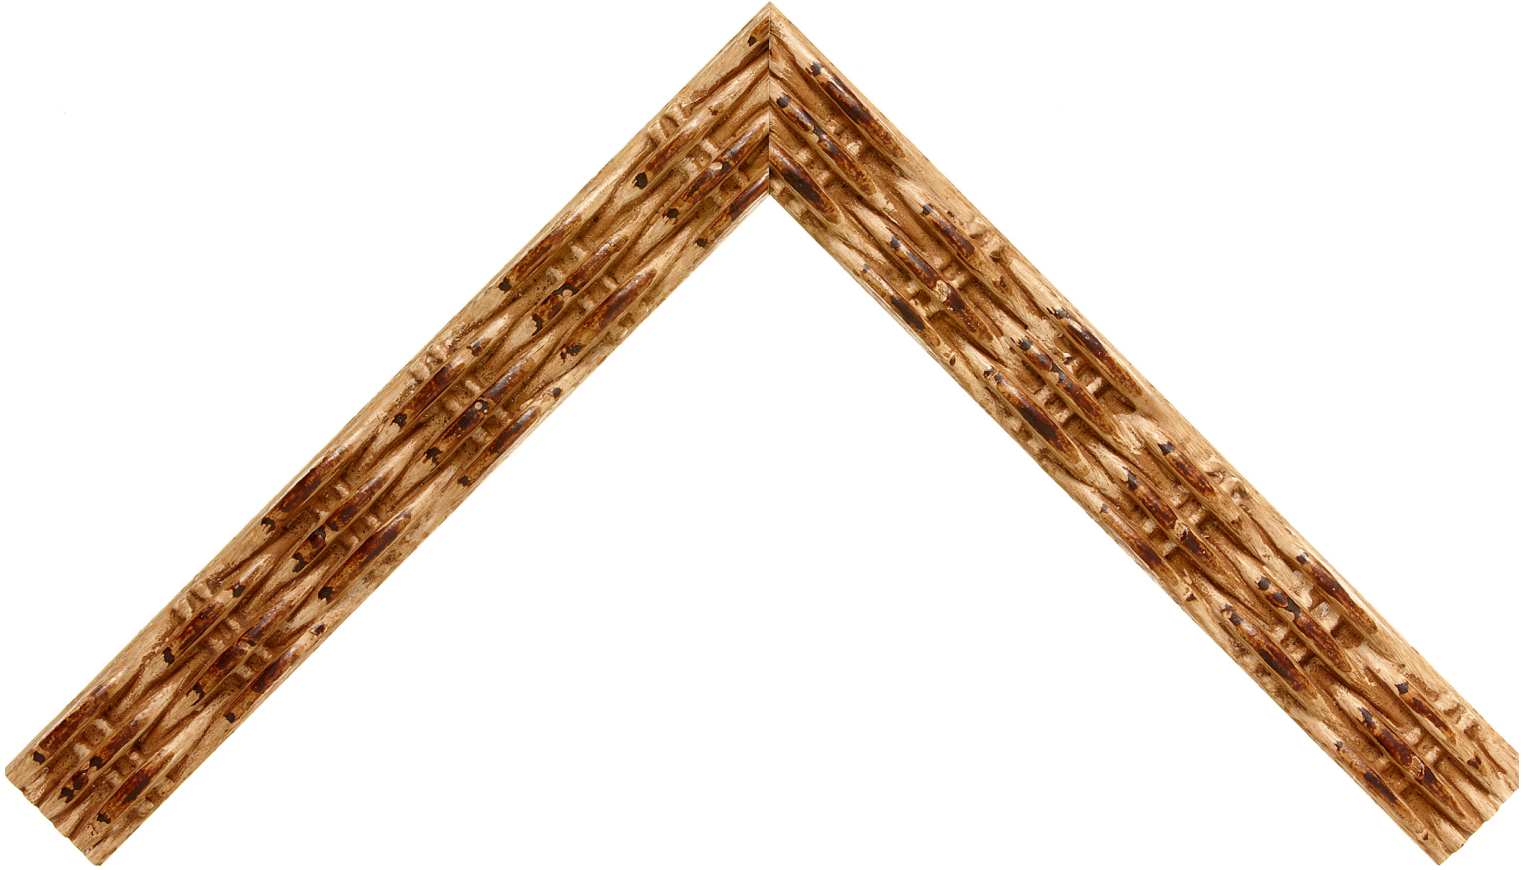

Product Number: 826051

Product Collection: La treccia

Line: Roma One

Style: Global

Color: Brown

Height: 1.25

Width: 1.625

Rabbit Height: 0.625