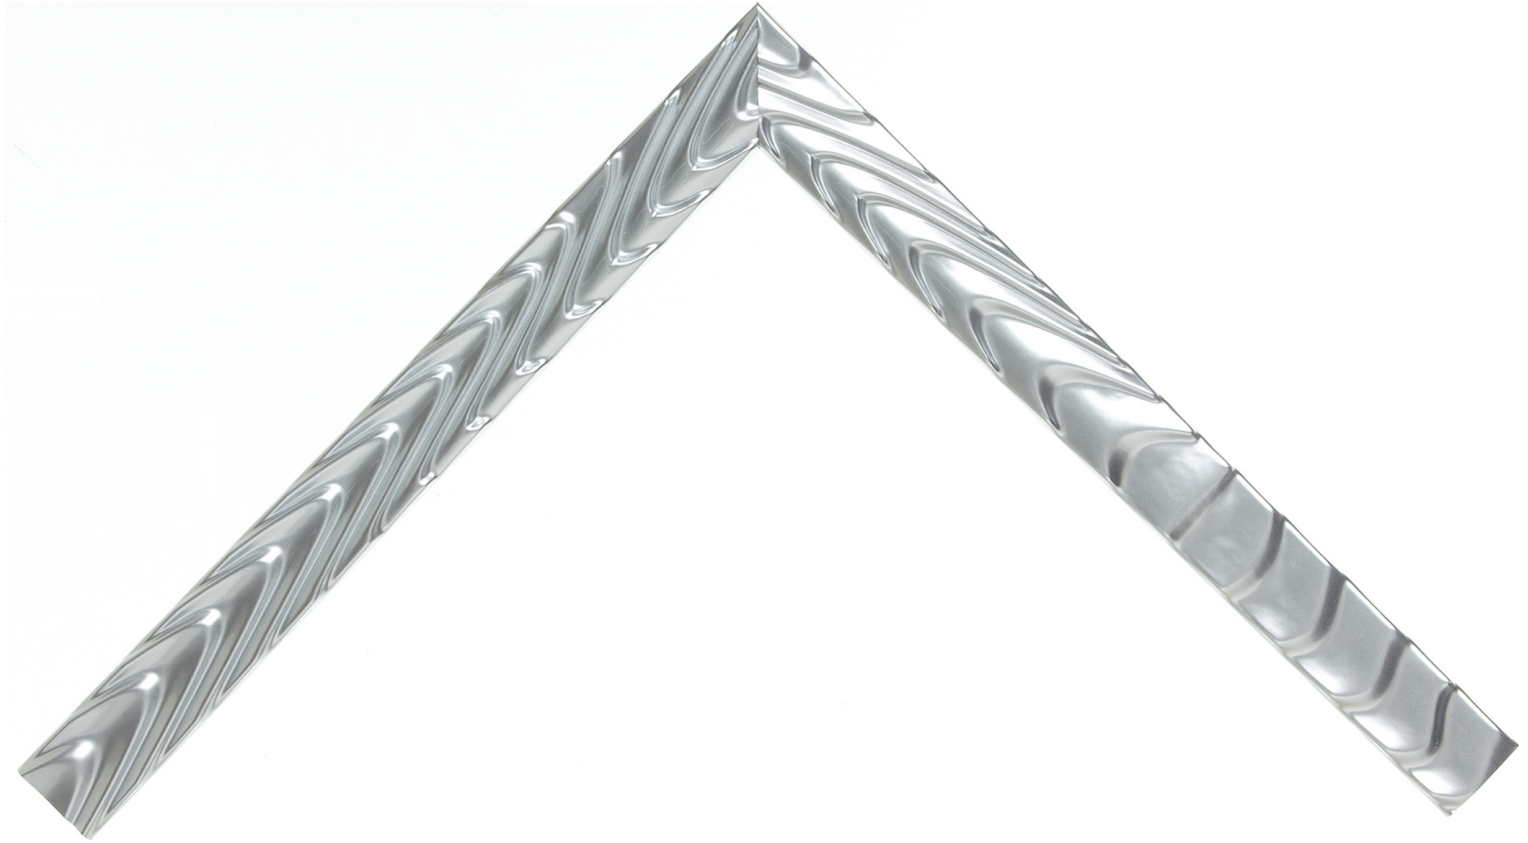

Product Number: 866054

Product Collection: Lavo

Line: Roma One

Style: Contemporary

Color: Silver

Height: 0.875

Width: 1.125

Rabbit Height: 0.5