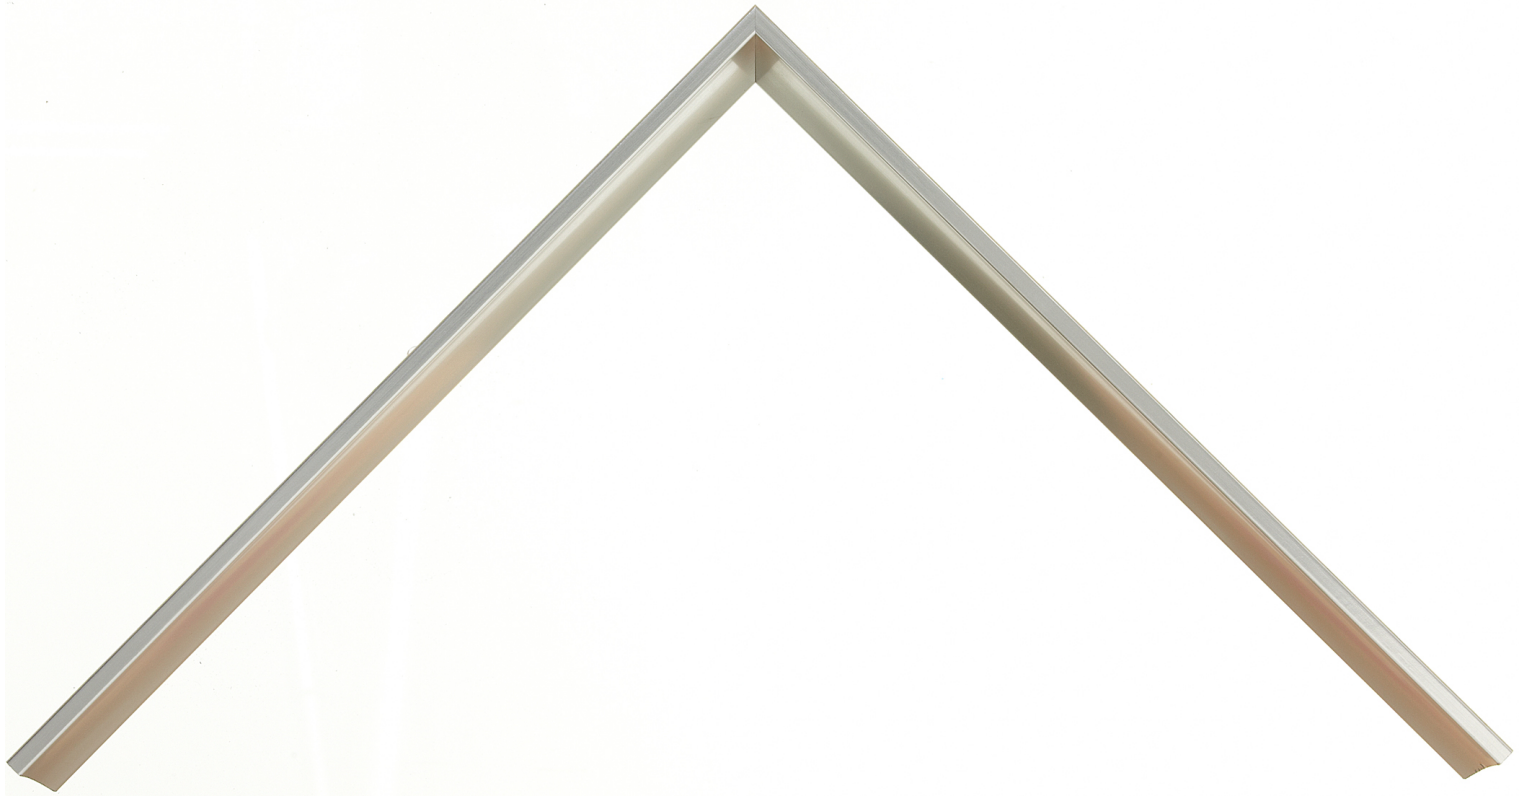

Product Number: 10541054

Product Collection: Ramino

Line: Roma One

Style: Contemporary

Color: Silver

Height: 1.500

Width: 0.625

Rabbit Height: 0.5