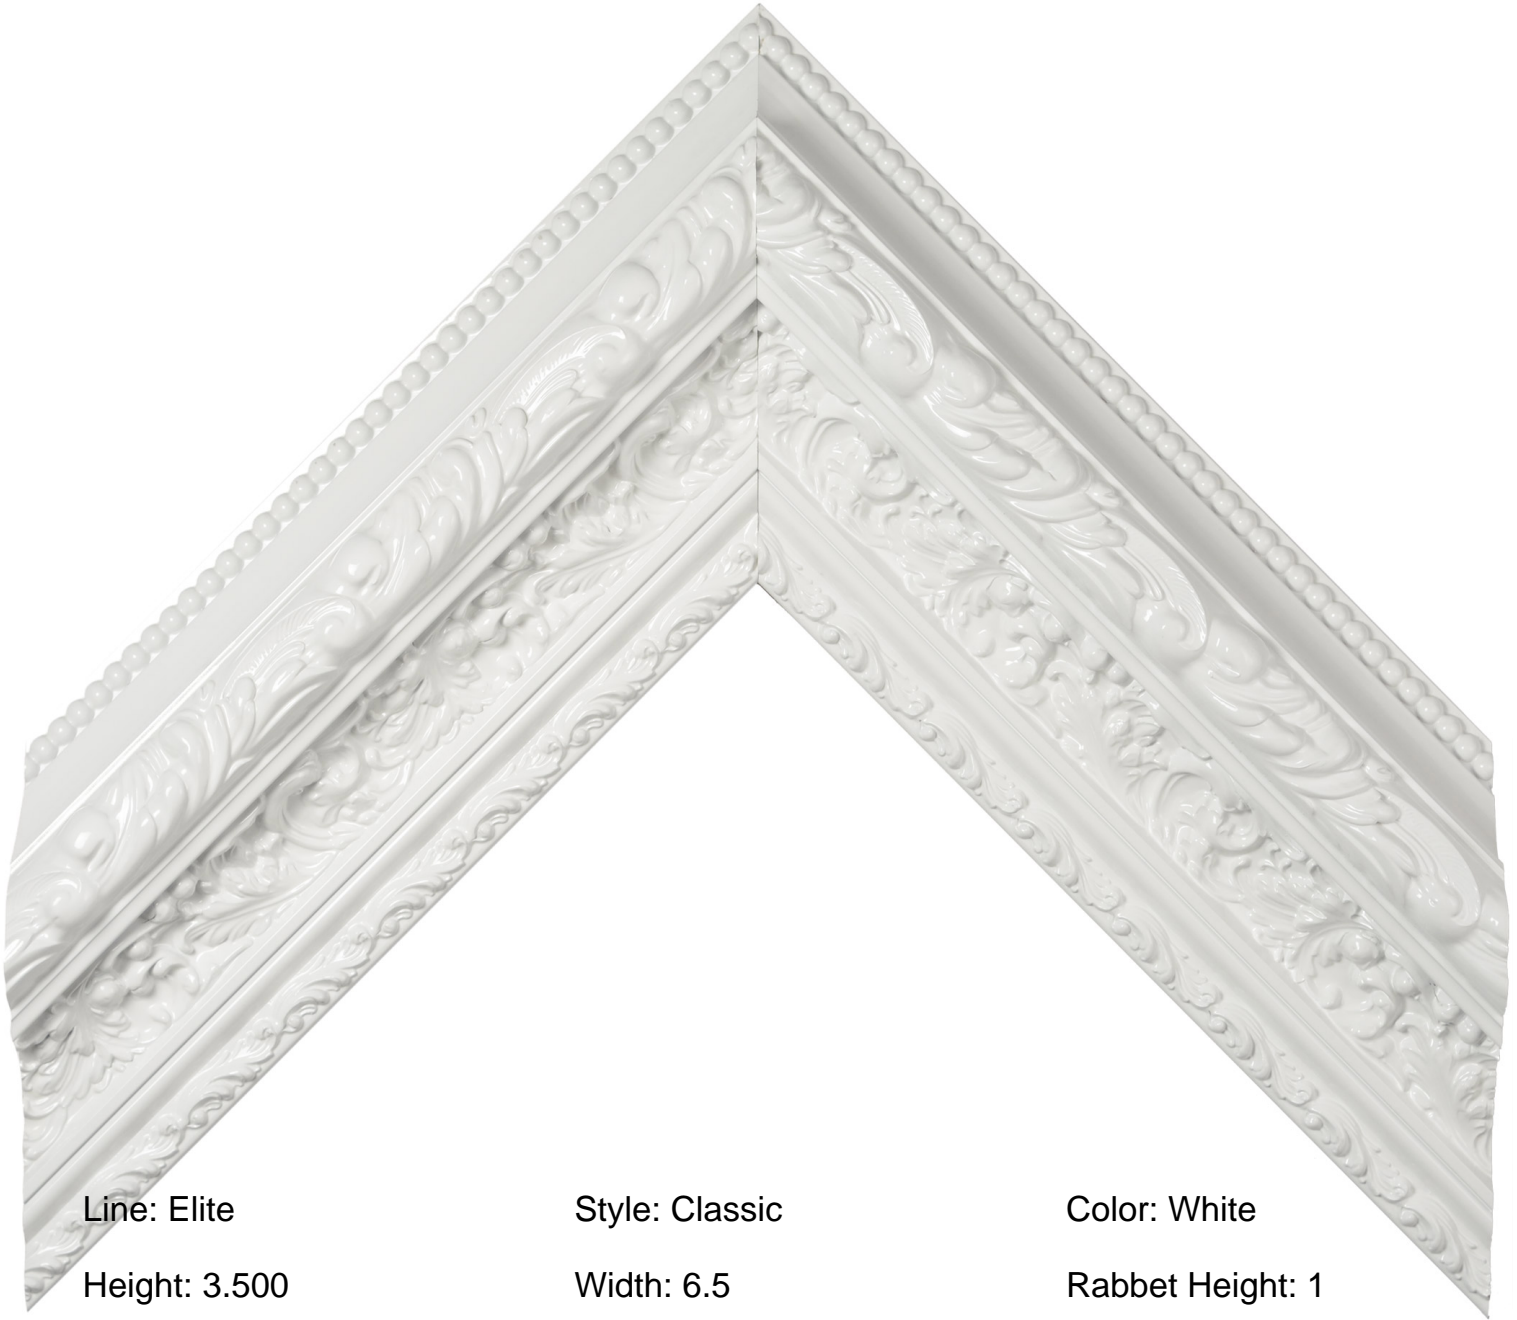

Product Number: 99501048

Product Collection: Elite

Line: Elite

Style: Classic

Color: White

Height: 3.500

Width: 6.5

Rabbit Height: 1