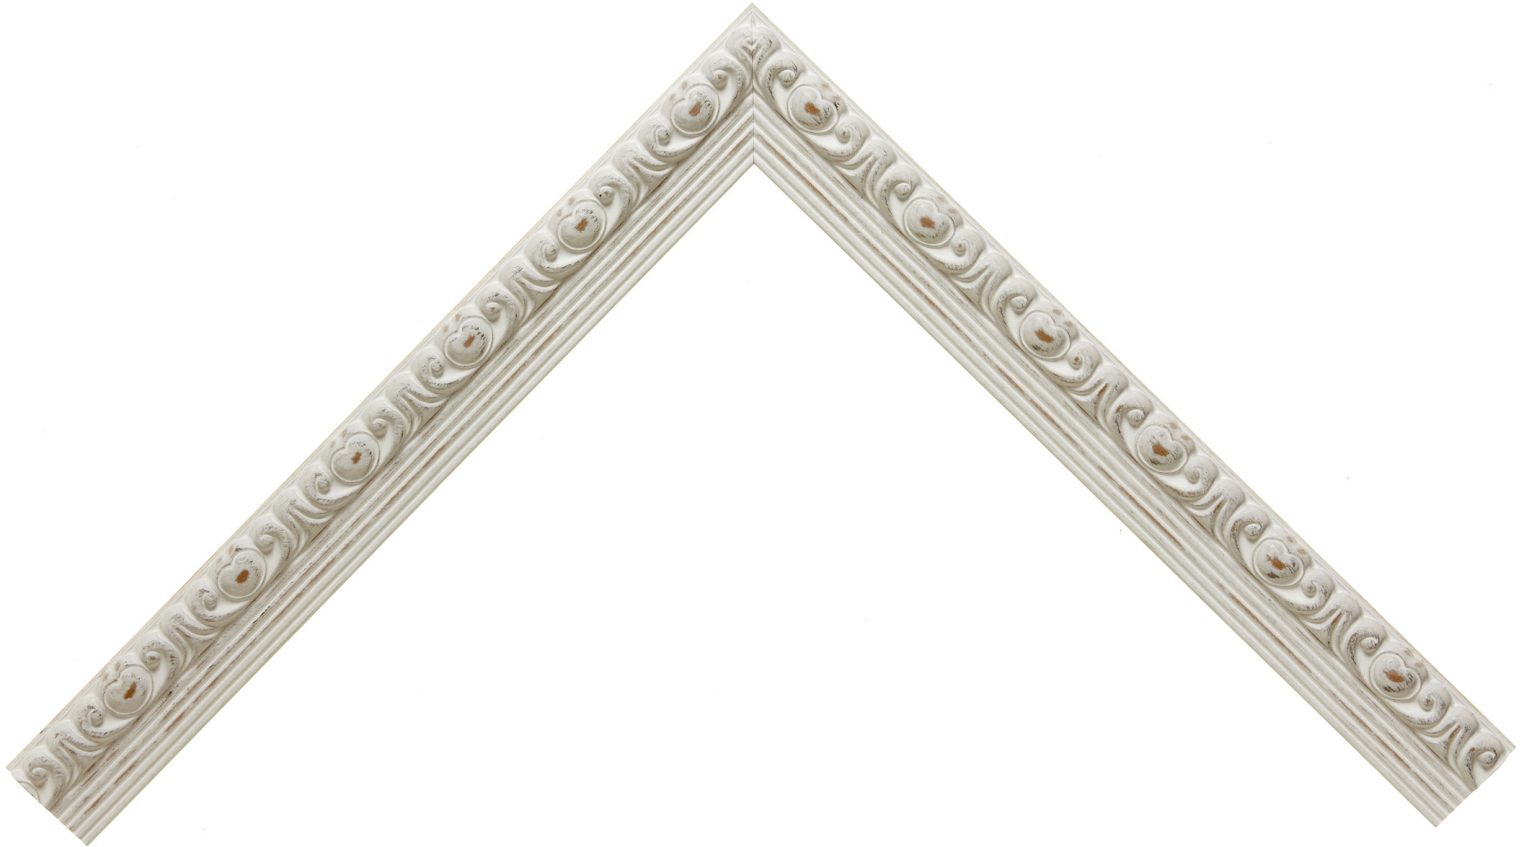

Product Number: 15209

Product Collection: Vintage

Line: Simply Roma

Style: Classic

Color: White

Height: 1

Width: 1.25

Rabbit Height: 0.5