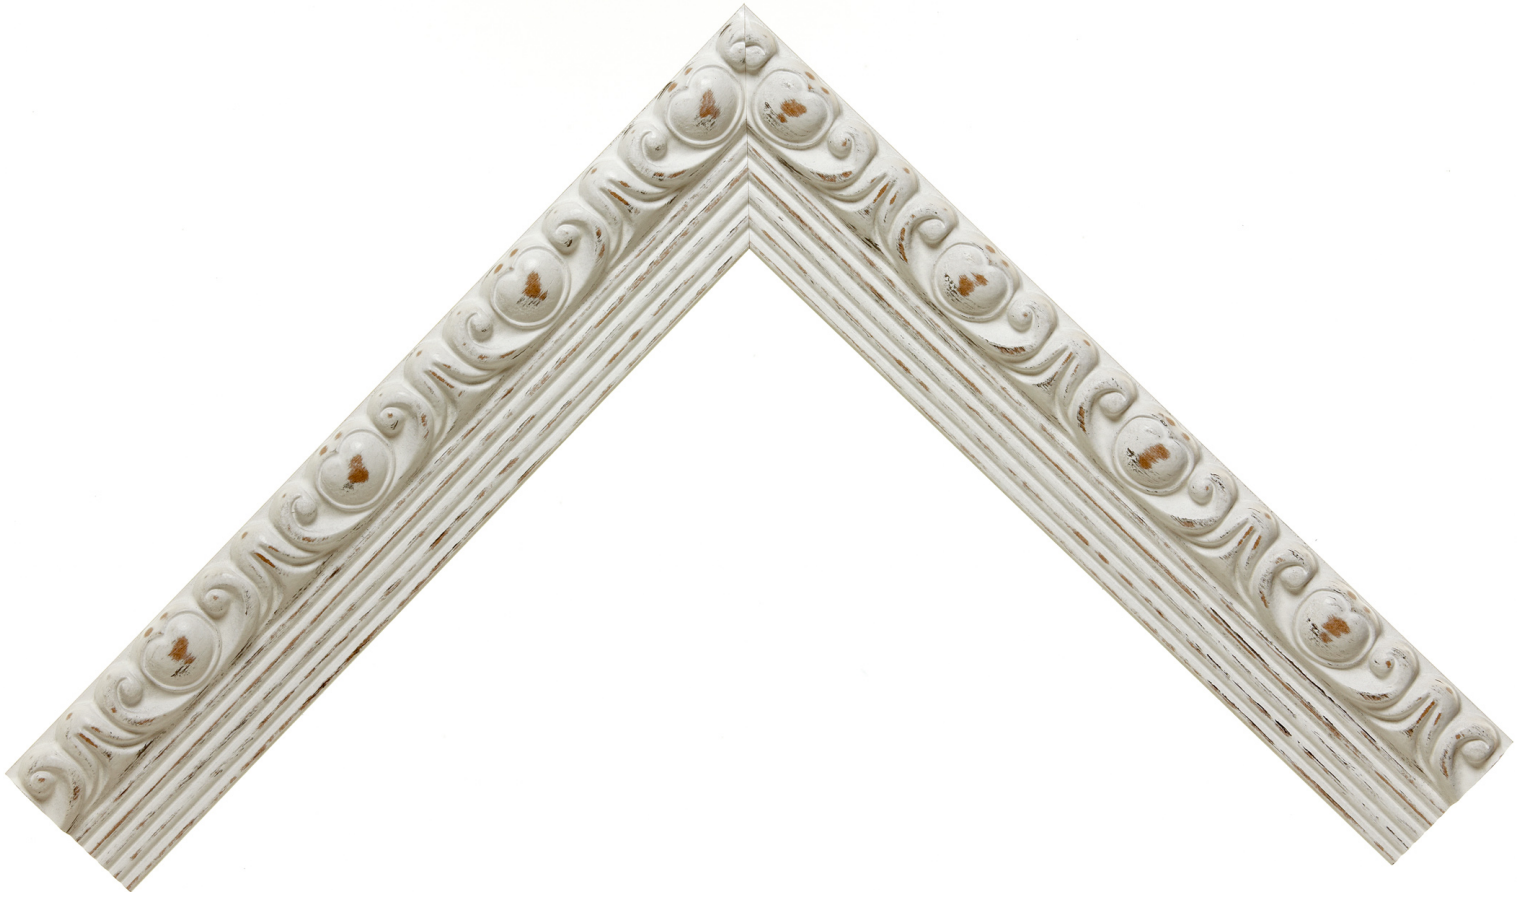

Product Number: 15309

Product Collection: Vintage

Line: Simply Roma

Style: Classic

Color: White

Height: 1.25

Width: 2.0

Rabbit Height: 0.5