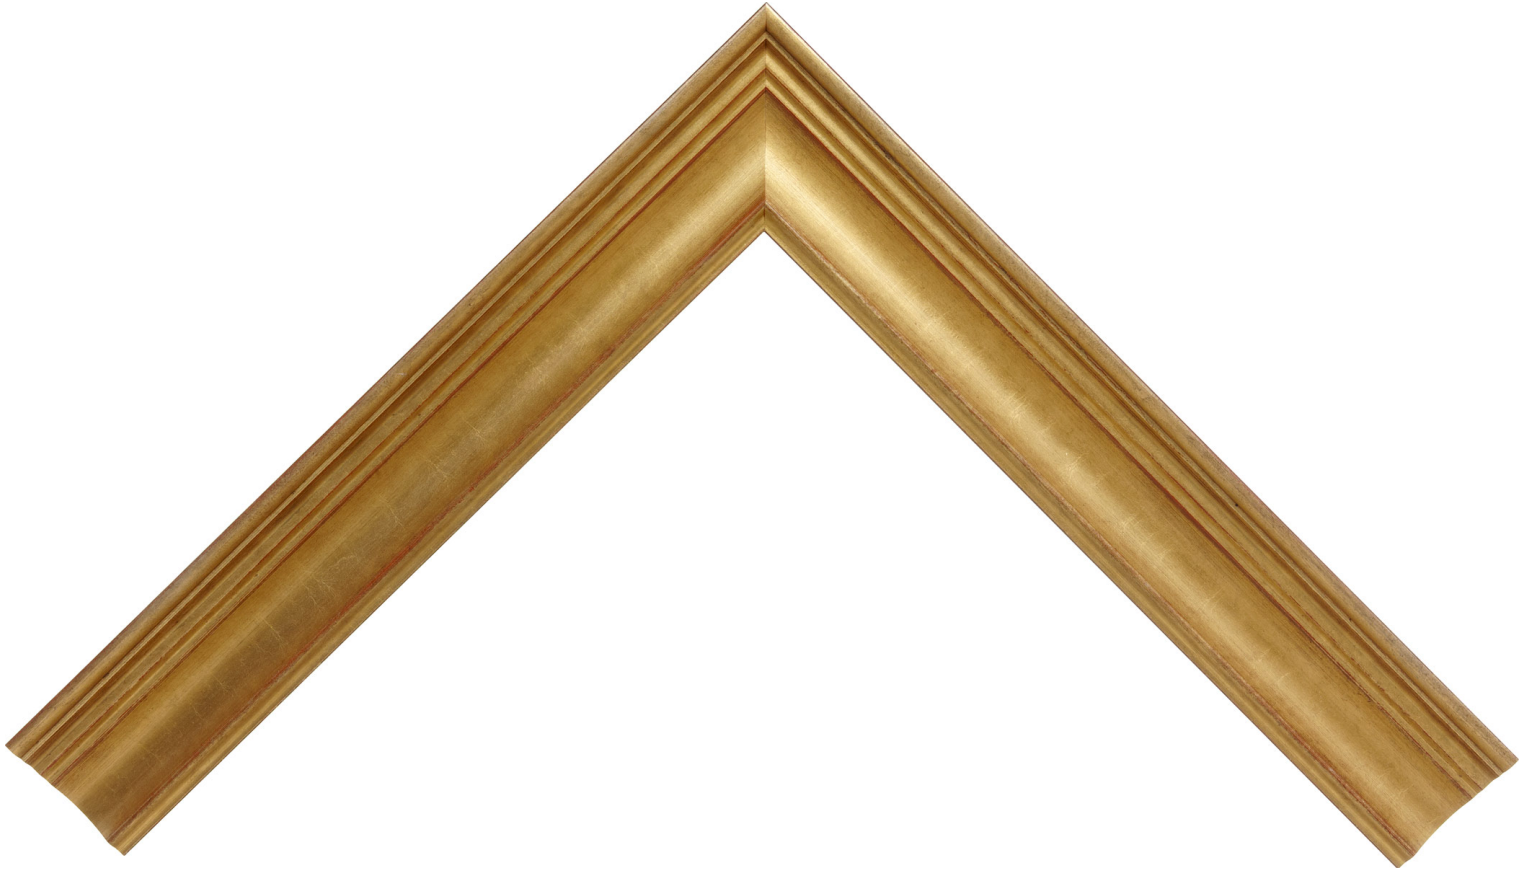

Product Number: 29755

Product Collection: Eleganza

Line: Roma One

Style: Classic

Color: Gold

Height: 1.125

Width: 1.75

Rabbit Height: 0.375