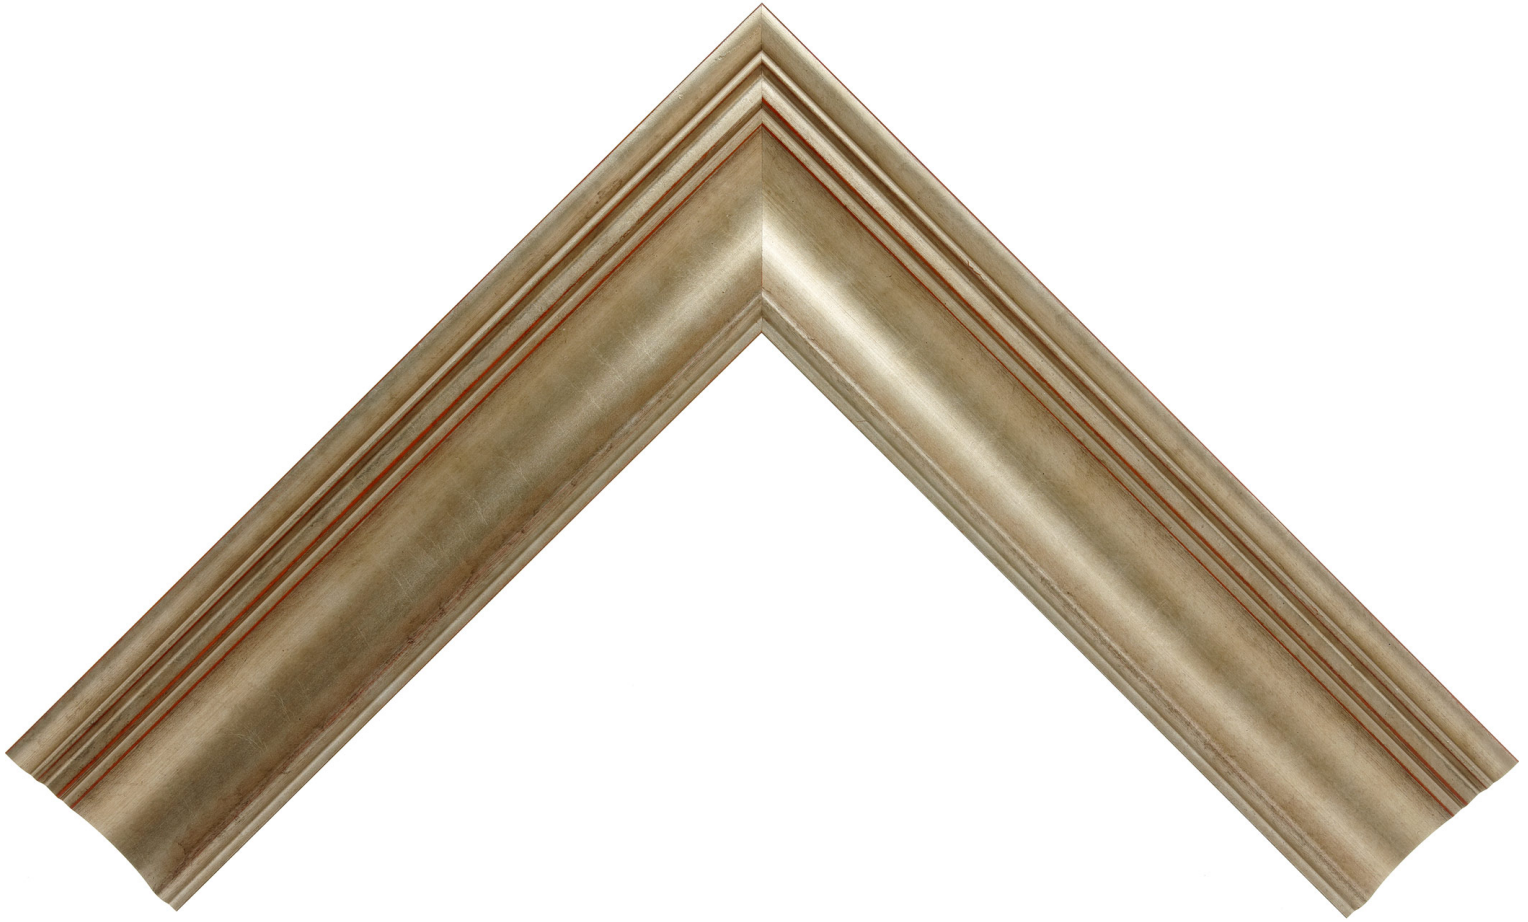

Product Number: 29854

Product Collection: Eleganza

Line: Roma One

Style: Classic

Color: Silver

Height: 1.875

Width: 2.75

Rabbit Height: 0.75