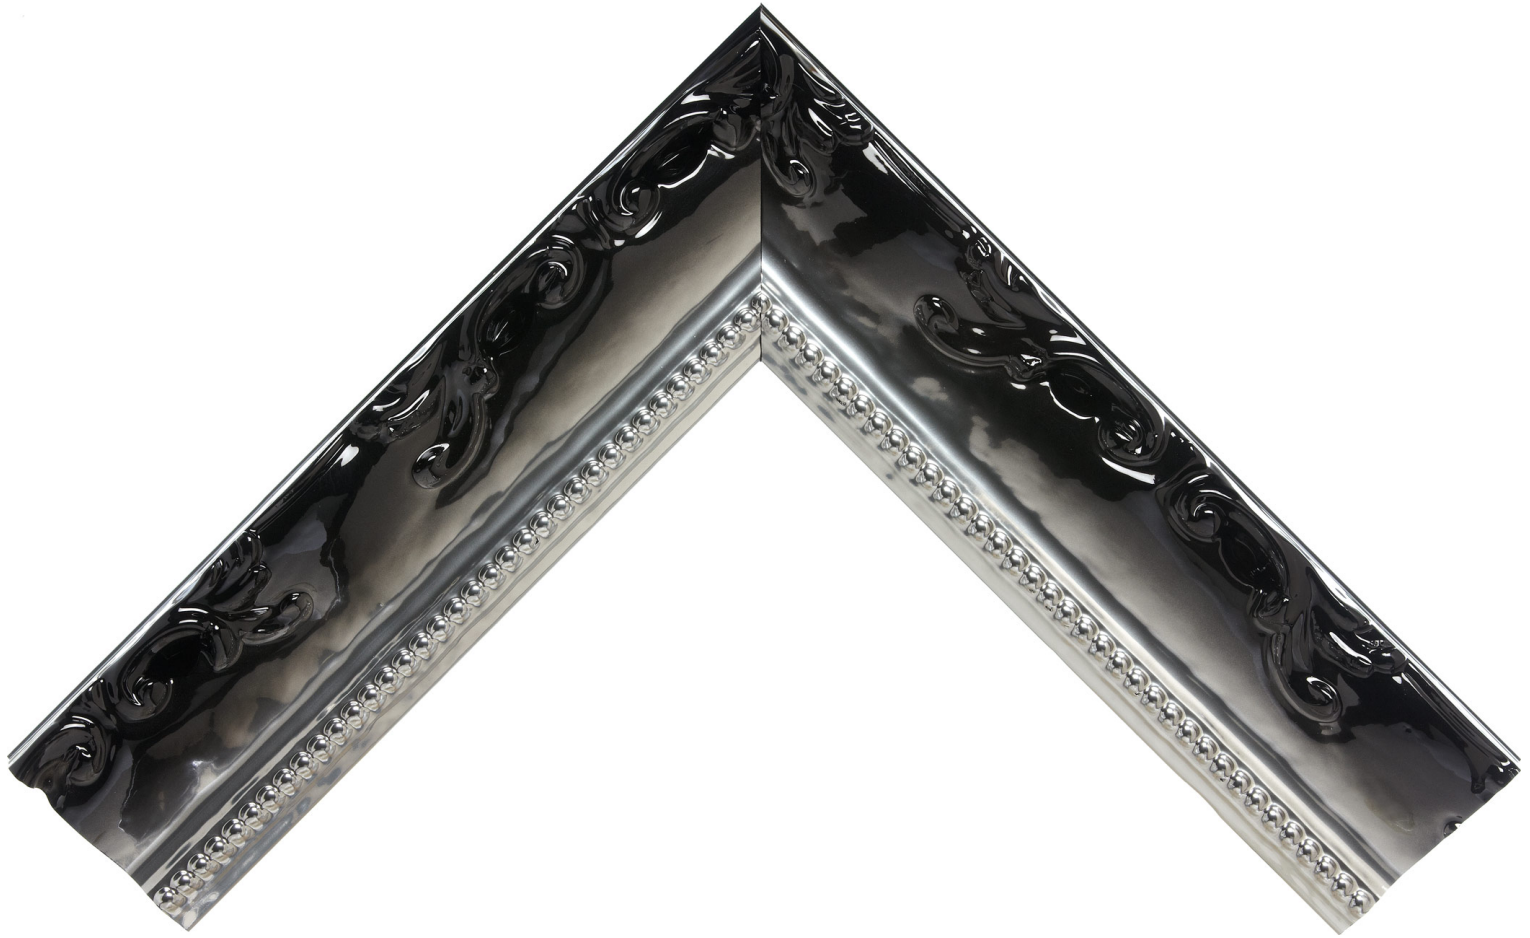

Product Number: 869056

Product Collection: Lavo

Line: Roma One

Style: Contemporary

Color: Gray

Height: 2

Width: 3.0

Rabbit Height: 0.625