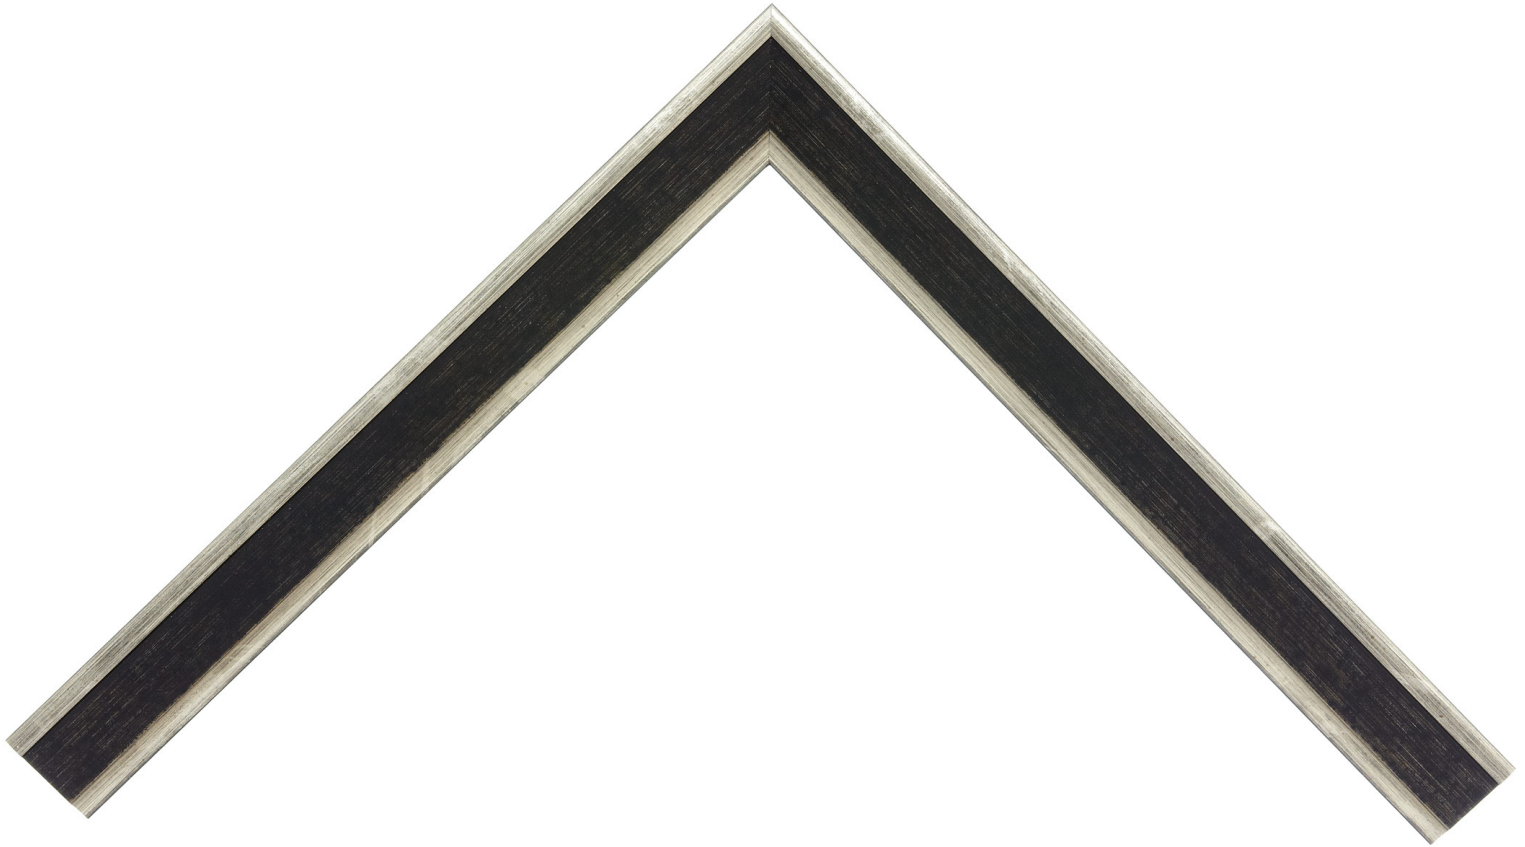

Product Number: 982006

Product Collection: Ravello

Line: Roma One

Style: Classic

Color: Black

Height: 1.125

Width: 1.25

Rabbet Height: 0.625