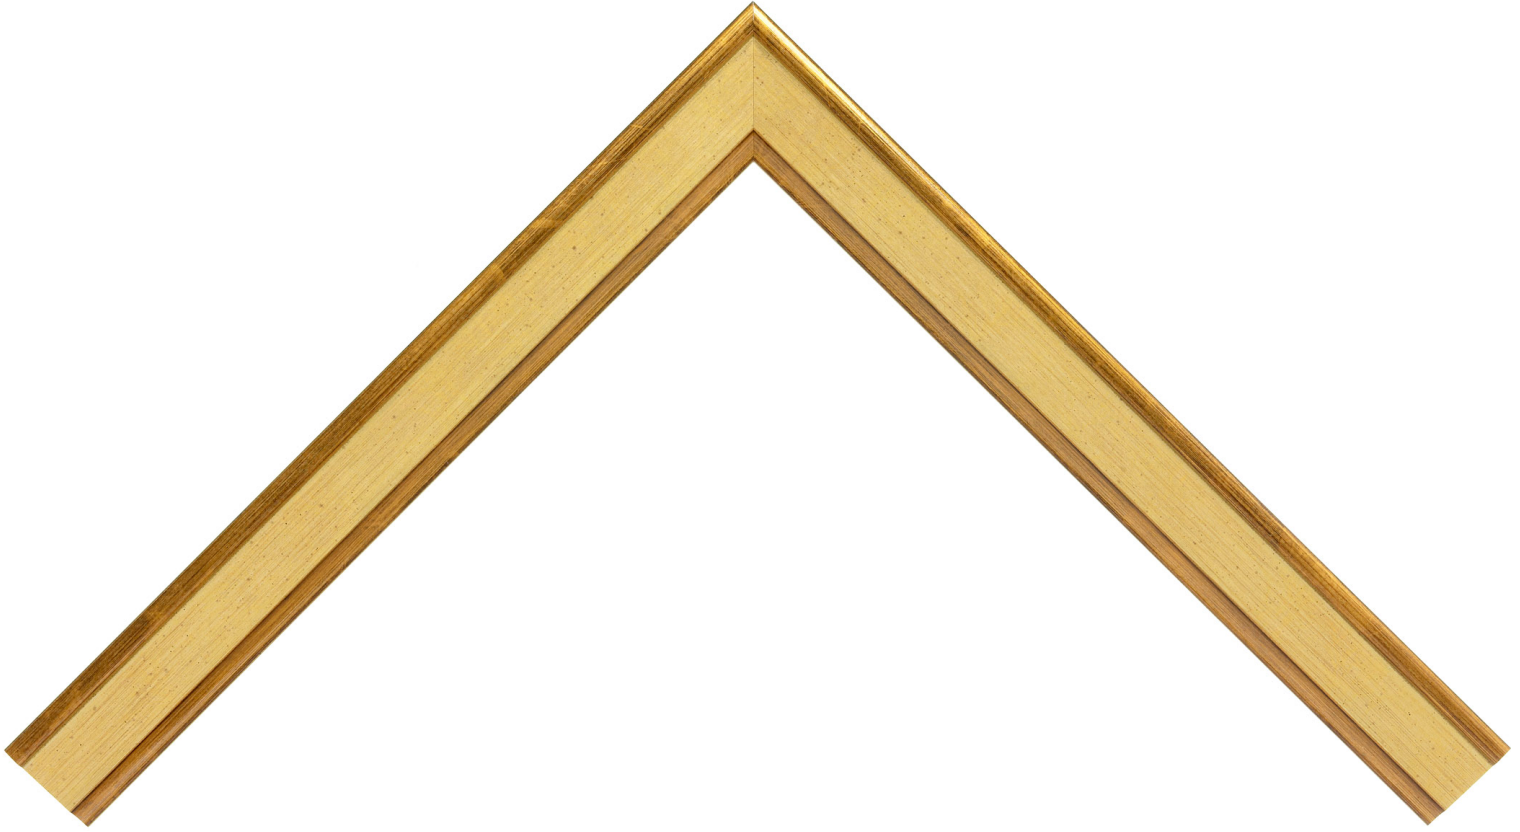

Product Number: 982055

Product Collection: Ravello

Line: Roma One

Style: Classic

Color: Gold

Height: 1.125

Width: 1.25

Rabbit Height: 0.625