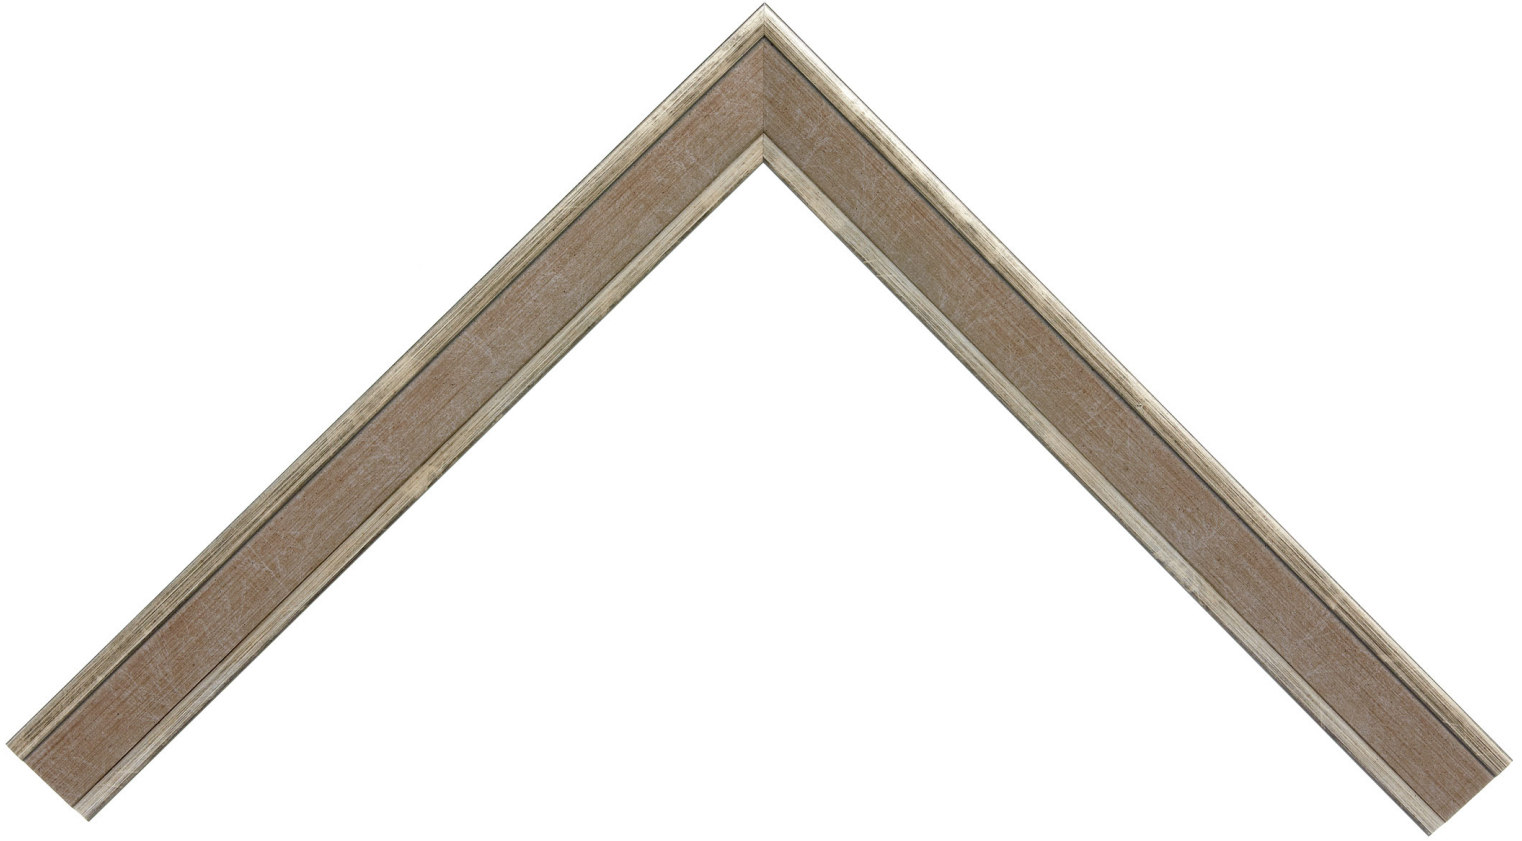

Product Number: 982056

Product Collection: Ravello

Line: Roma One

Style: Classic

Color: Gray

Height: 1.125

Width: 1.25

Rabbet Height: 0.625