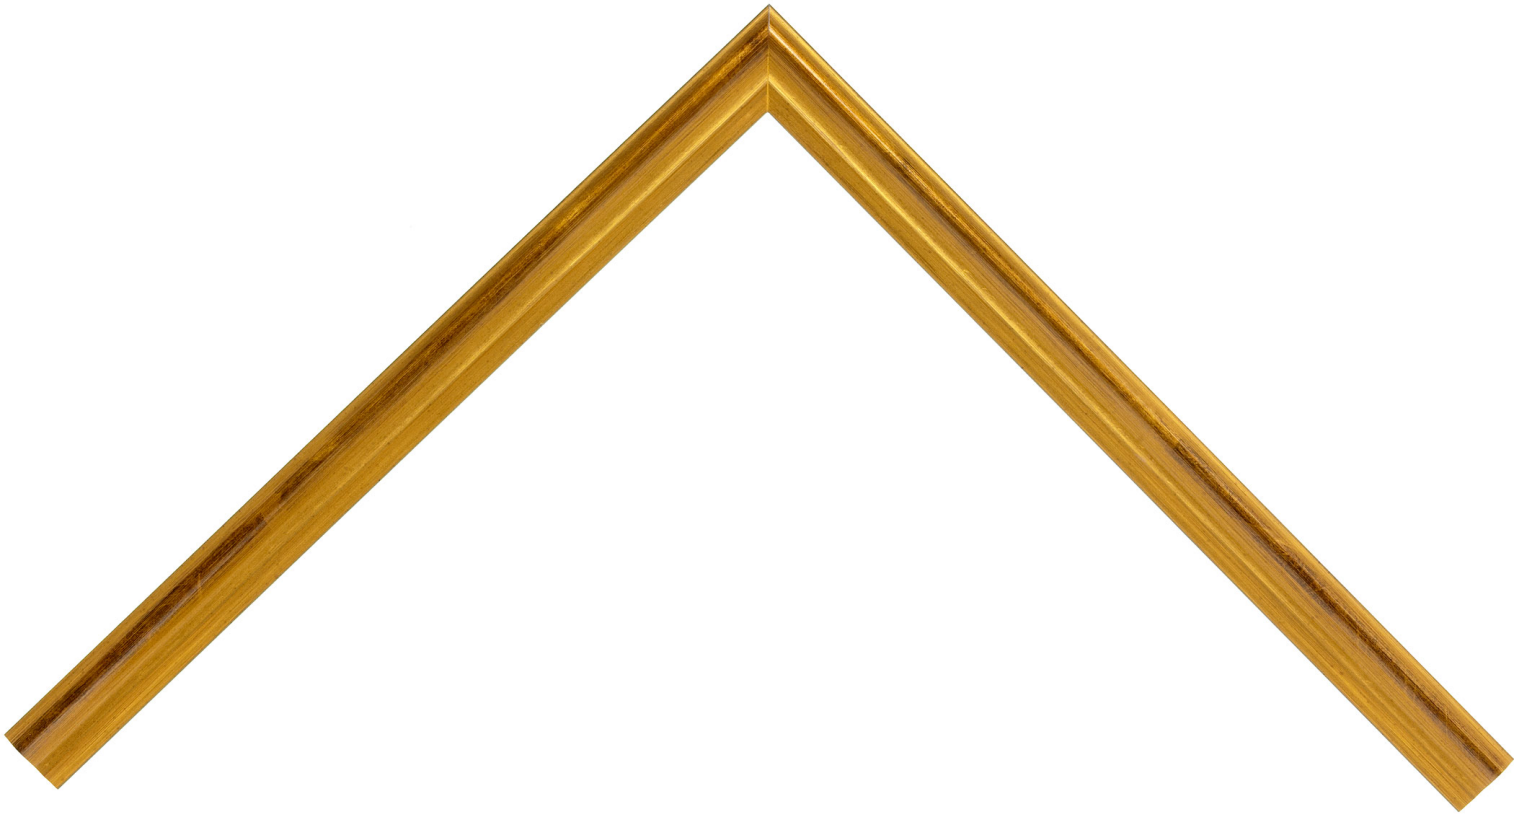

Product Number: 984055

Product Collection: Ravello

Line: Roma One

Style: Classic

Color: Gold

Height: 0.75

Width: 0.75

Rabbit Height: 0.5