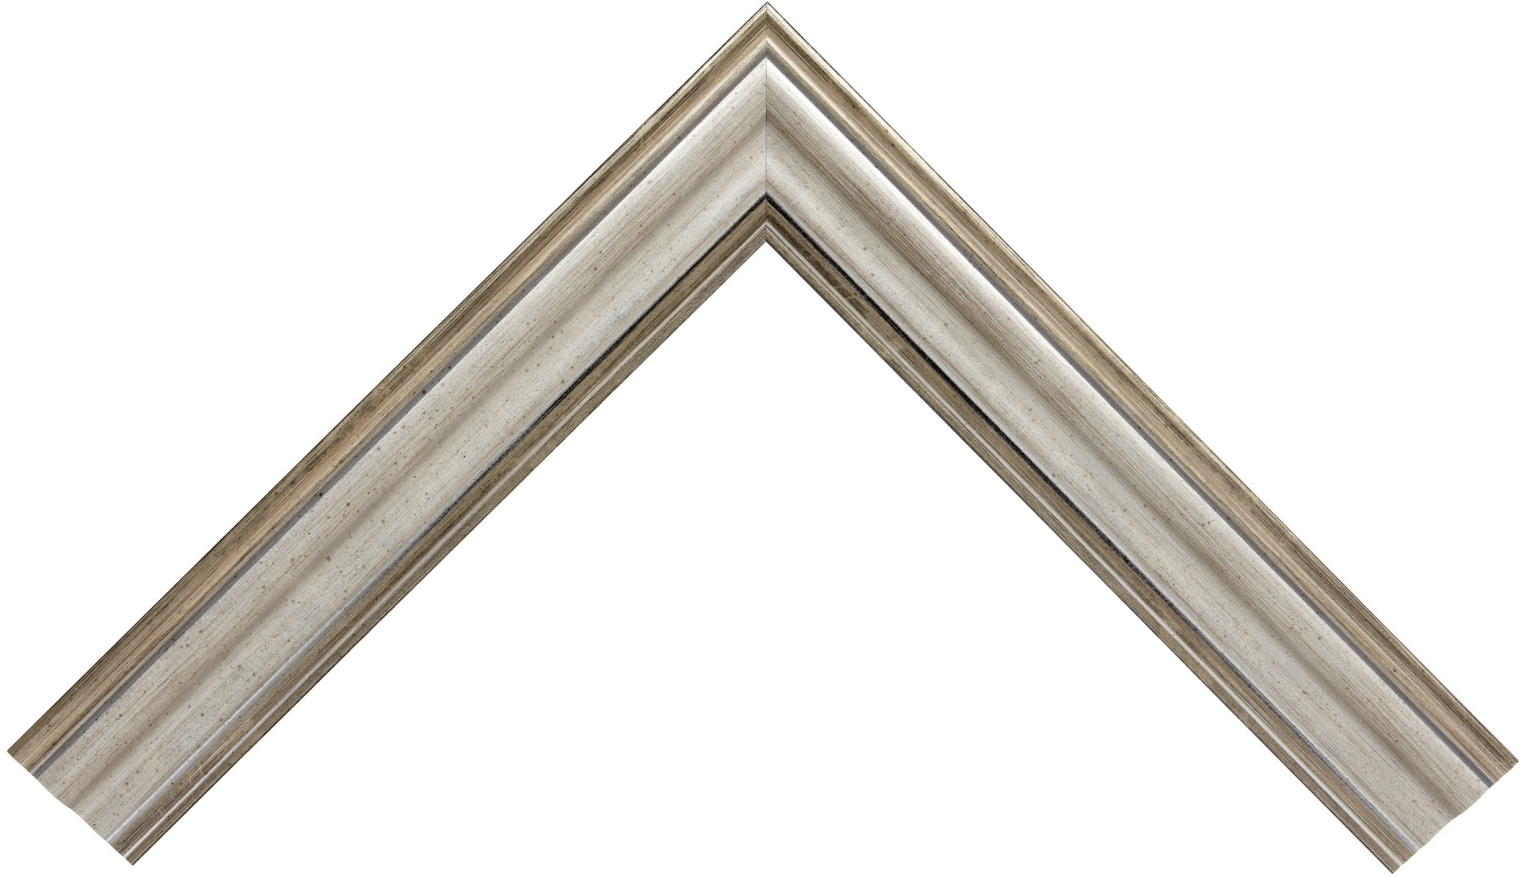

Product Number: 986054

Product Collection: Ravello

Line: Roma One

Style: Classic

Color: Silver

Height: 1.25

Width: 2.0

Rabbit Height: 0.375