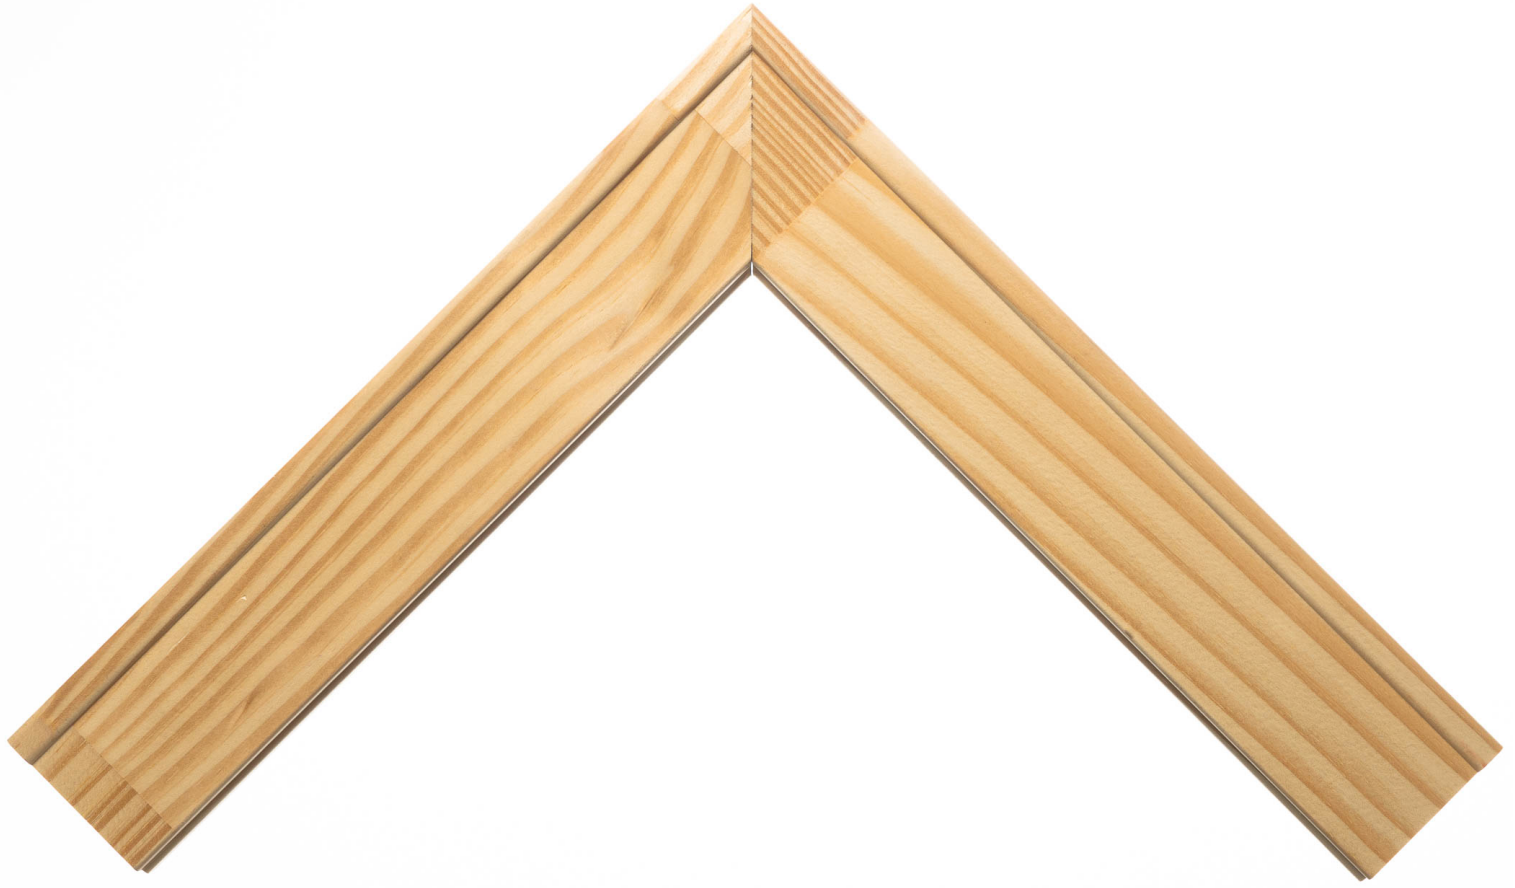

Product Number: 221

Product Collection: Stretcher

Line: Simply Roma

Style:

Color:

Height: 0.75

Width: 2.25

Rabbit Height: 0