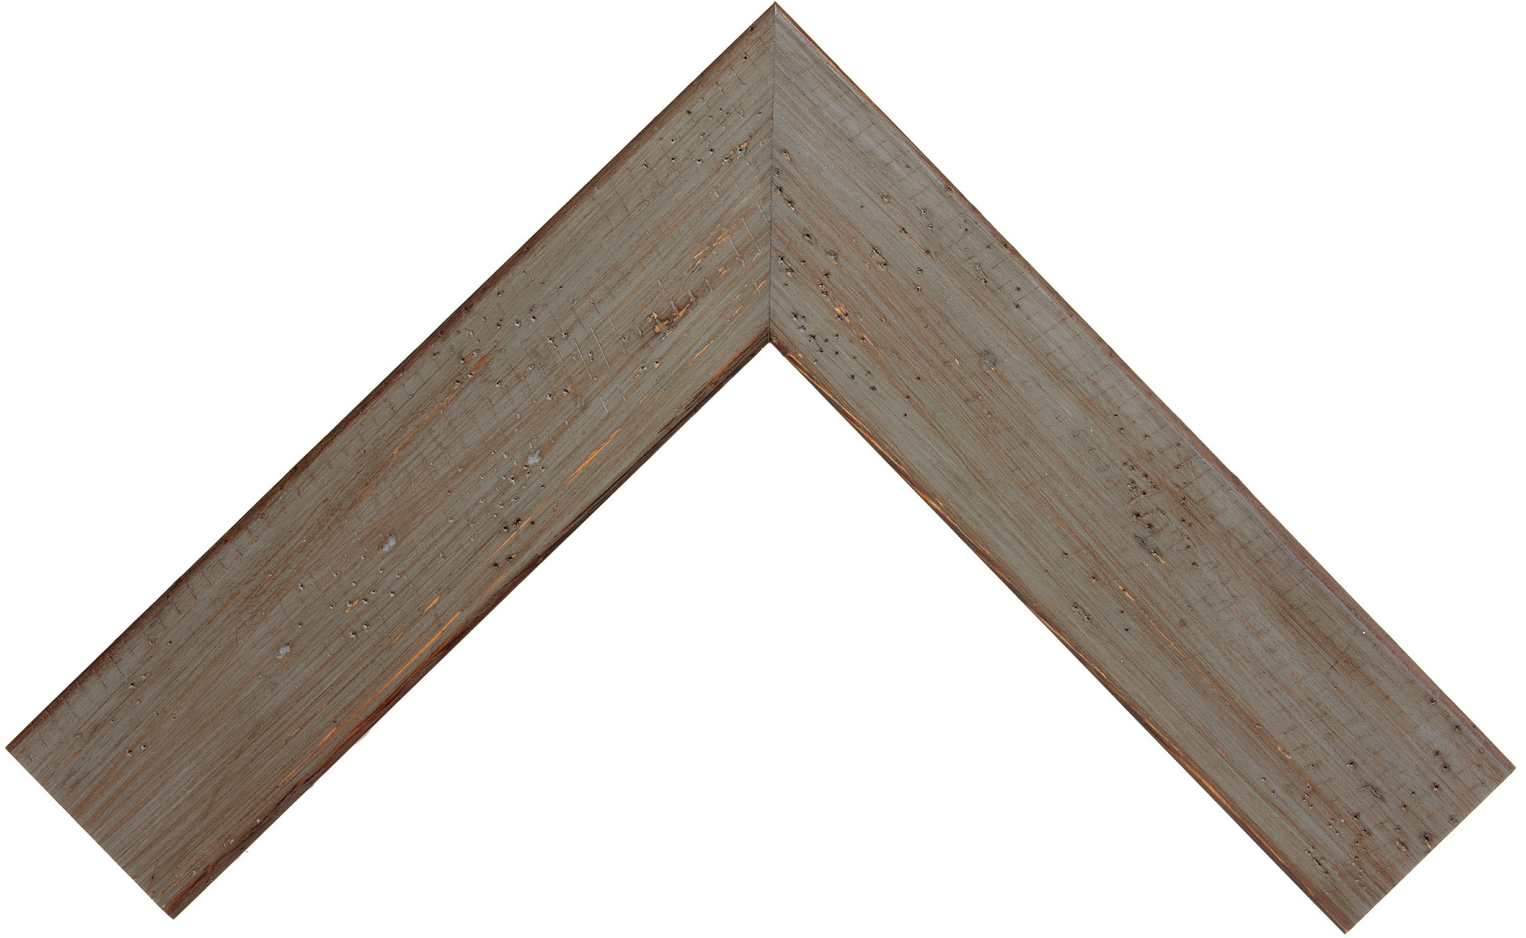

Product Number: 531069

Product Collection: Country collection

Line: Simply Roma

Style: C&c woods

Color: Gray

Height: 1.5

Width: 2.75

Rabbet Height: 1