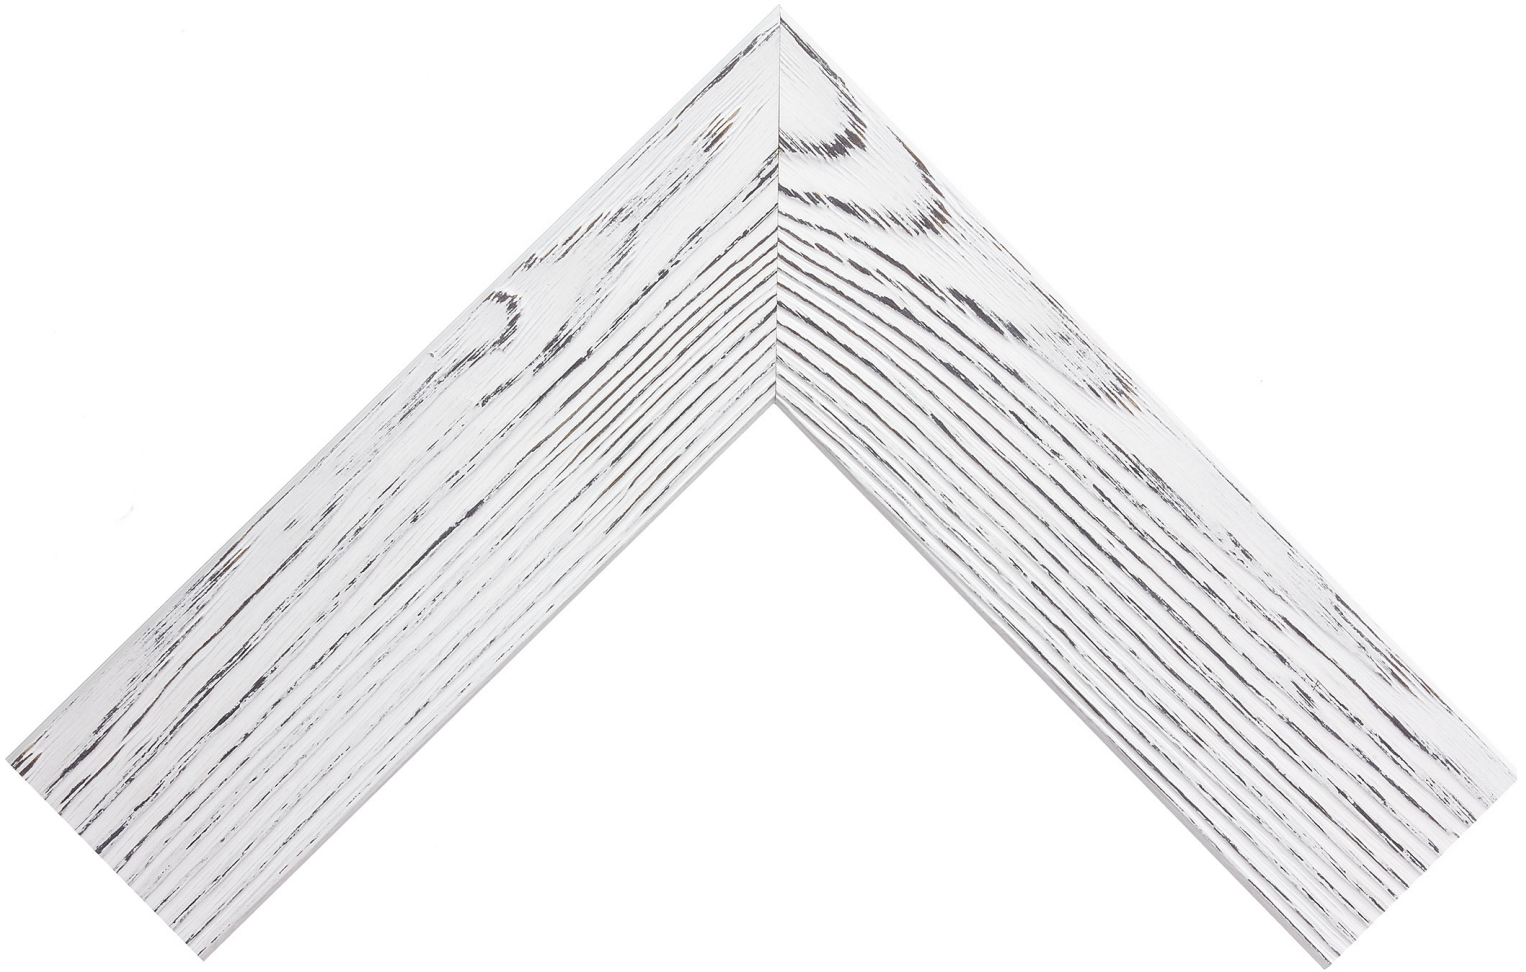

Product Number: 856058

Product Collection: Arber

Line: Simply Roma

Style: C&c woods

Color: White

Height: 1.125

Width: 3.0

Rabbet Height: 0.875