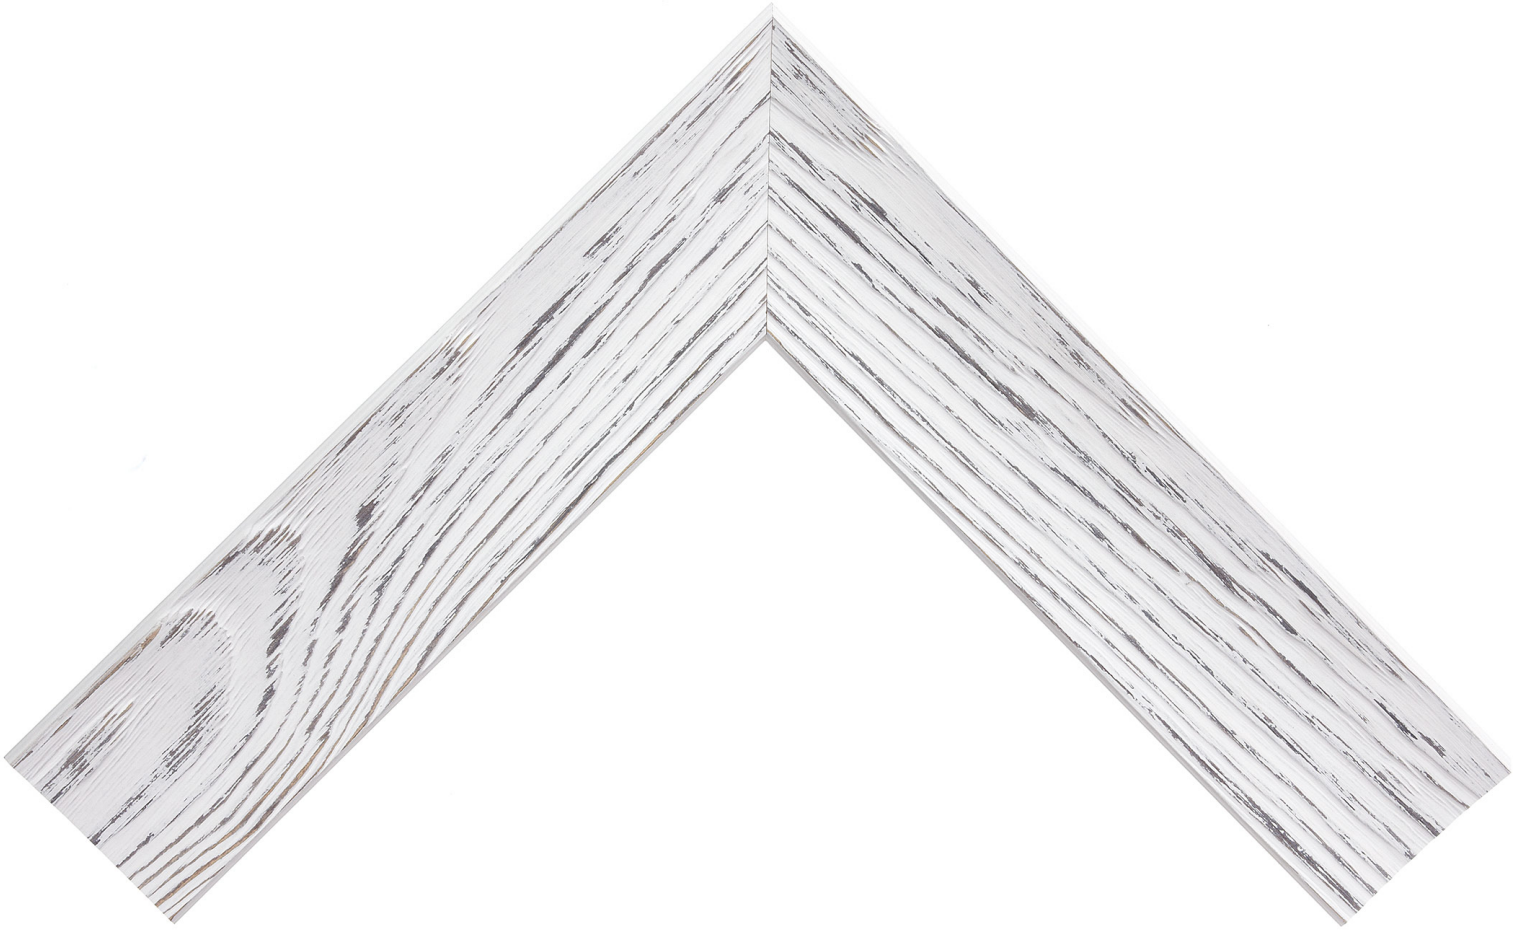

Product Number: 858058

Product Collection: Arber

Line: Simply Roma

Style: C&c woods

Color: White

Height: 1.25

Width: 2.75

Rabbet Height: 0.375