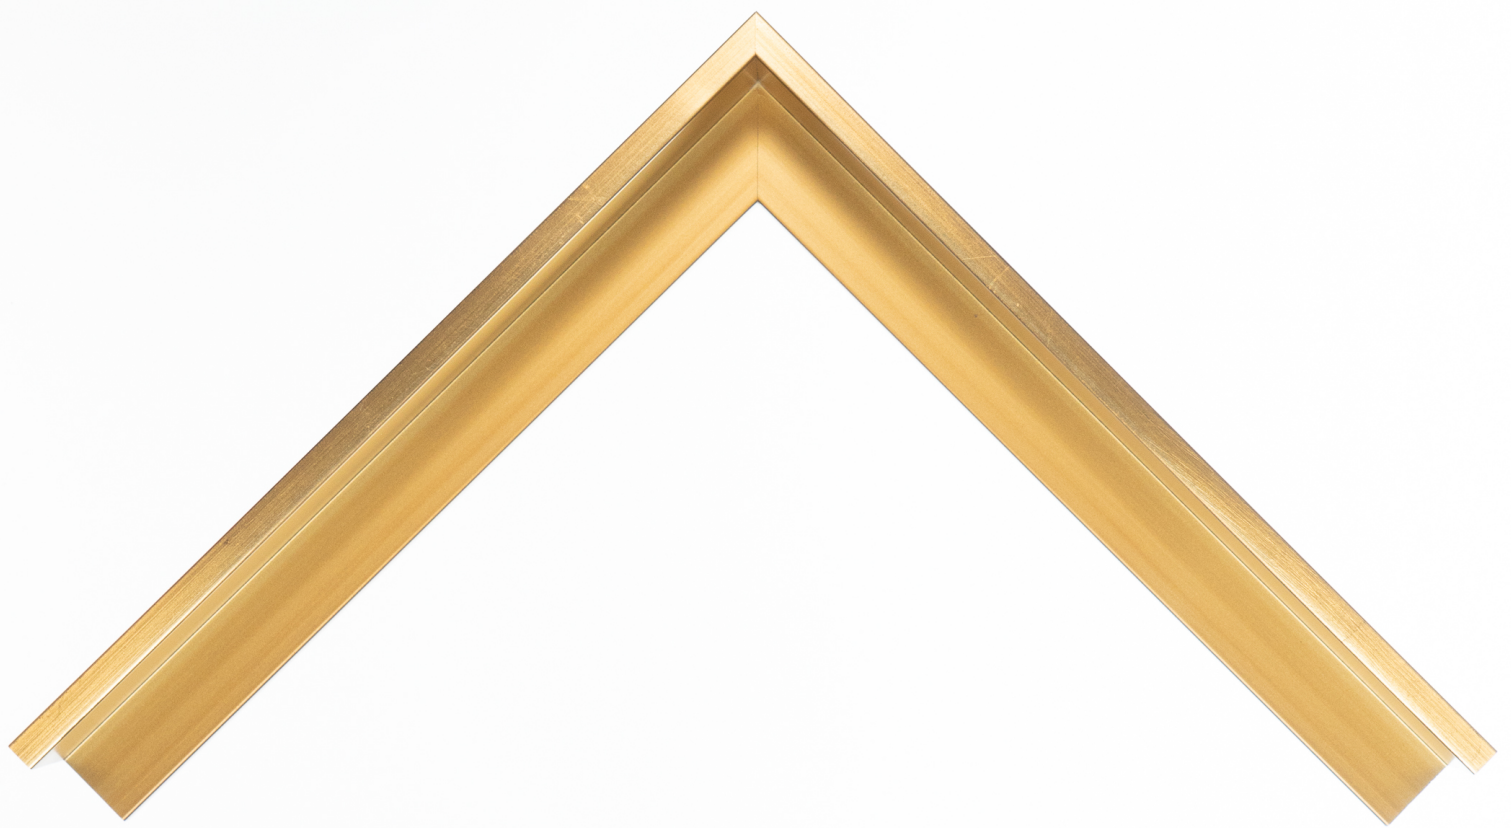

Product Number: 3750055

Product Collection: Ramino

Line: Simply Roma

Style: Contemporary

Color: Gold

Height: 2

Width: 1.5

Rabbit Height: 1.5